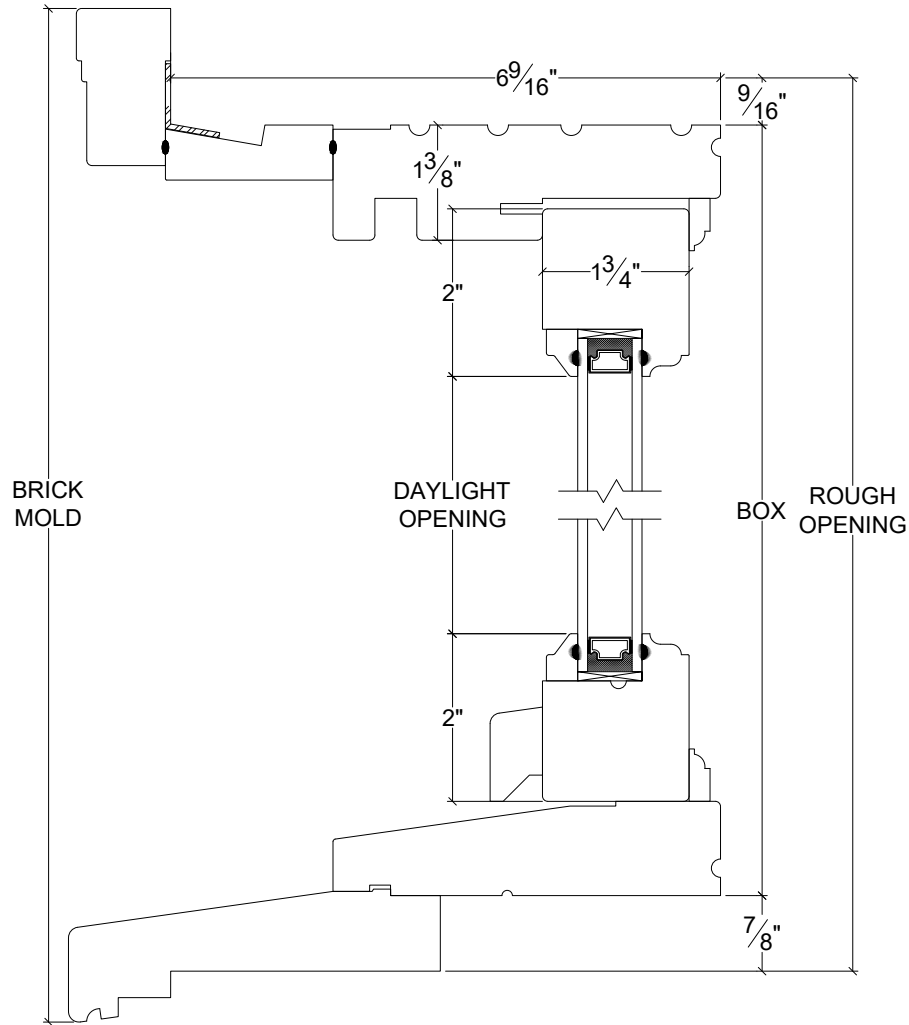

NORWOOD

WINDOWS & DOORS

FIC Single Transom 6 9/16"

Vertical

Horizontal