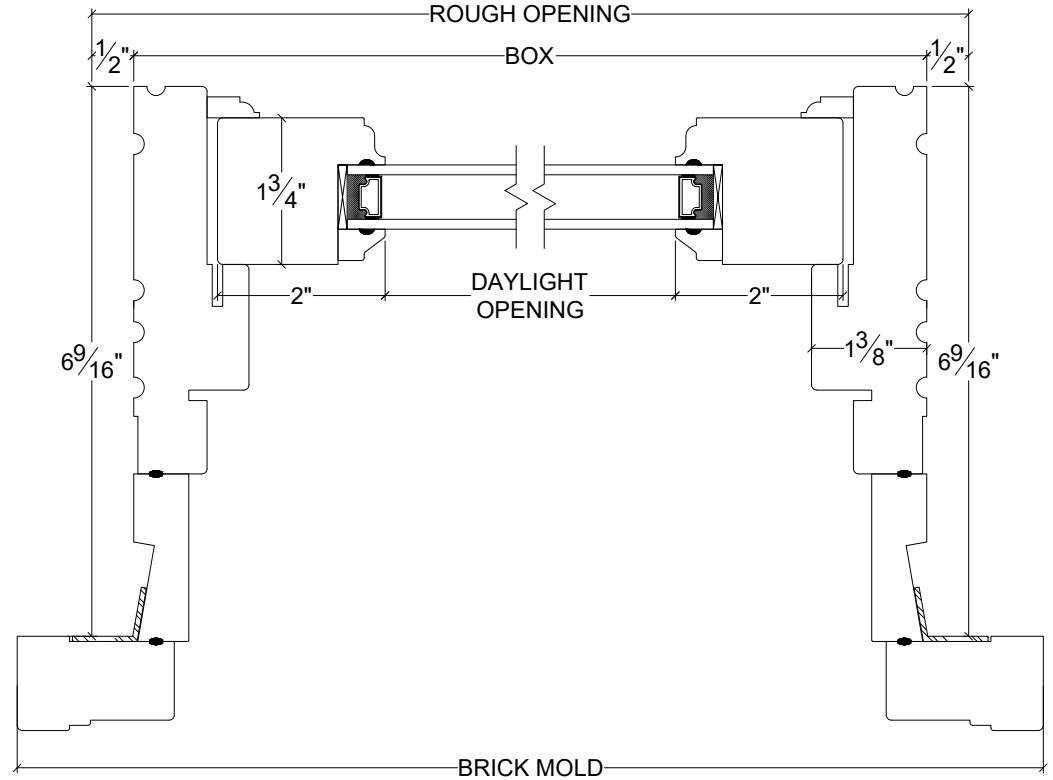

NORWOOD

WINDOWS & DOORS

FIC Single Transom 6 9/16"

Vertical

Horizontal