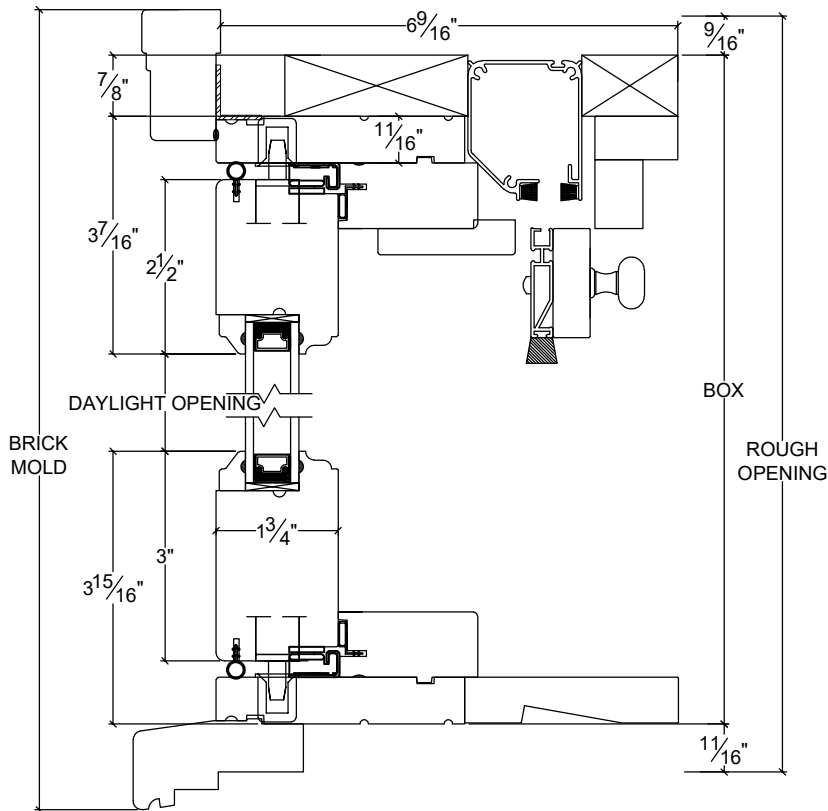

NORWOOD

WINDOWS & DOORS

FOC Double Operator Roll Down Screen

Vertical

Horizontal