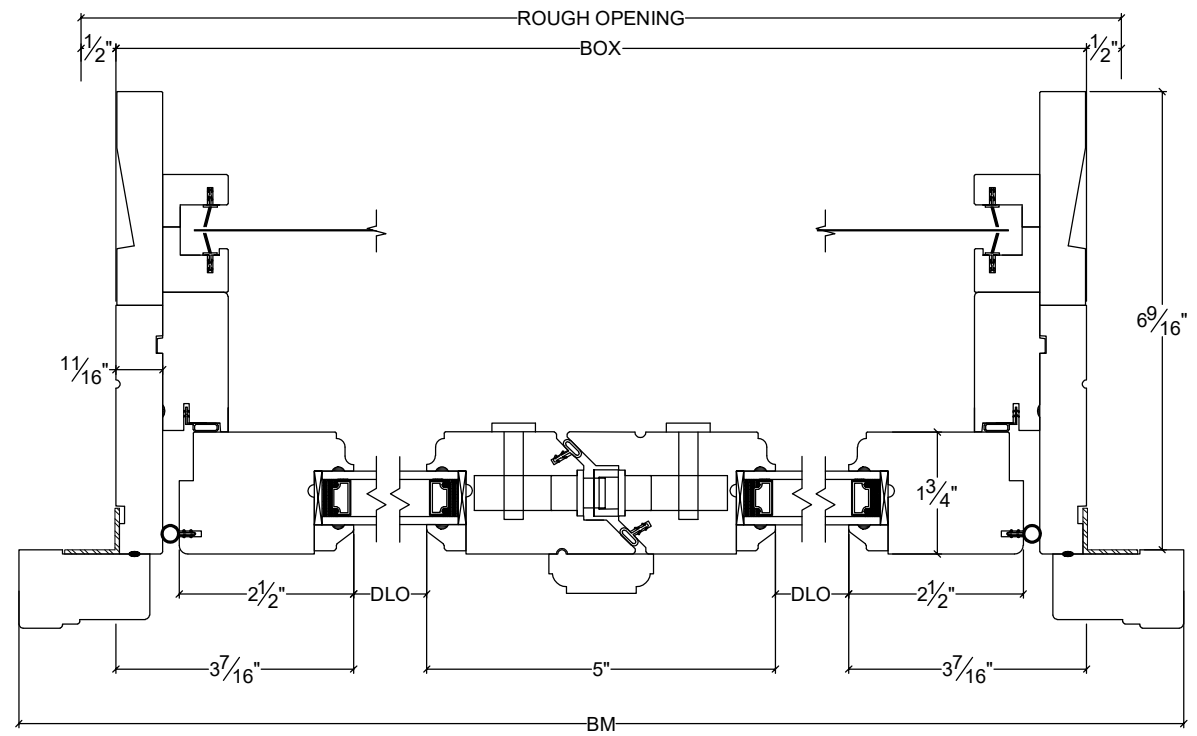

NORWOOD

WINDOWS & DOORS

FOC Double Operator Roll Down Screen

Vertical

Horizontal