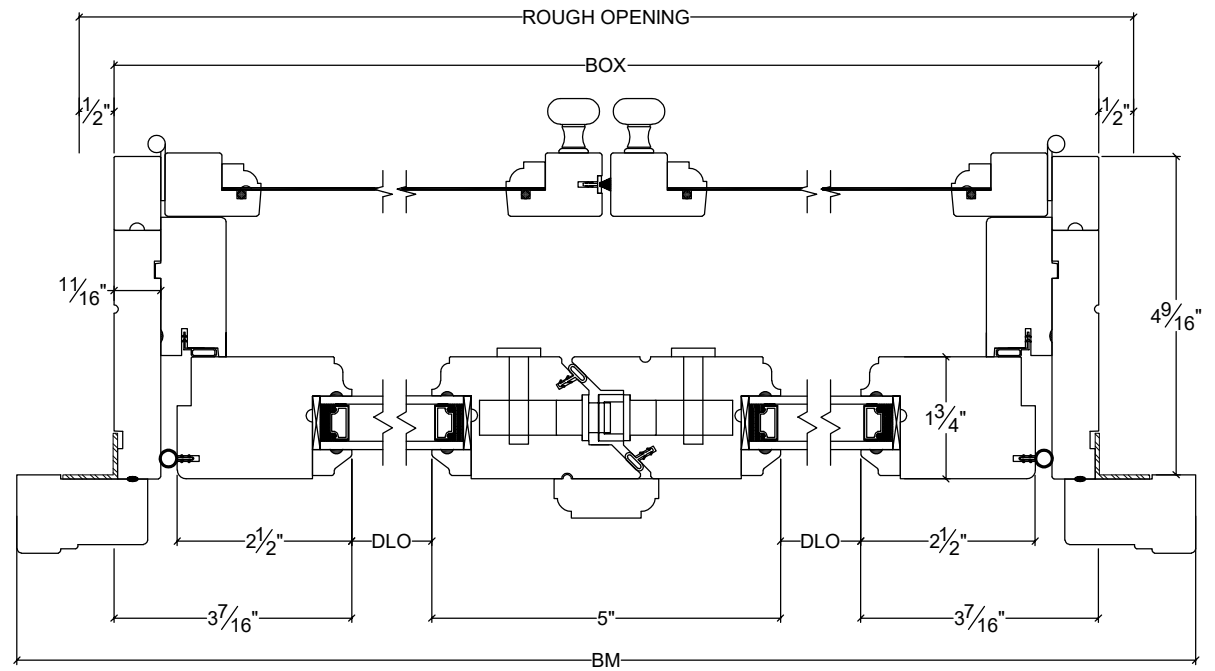

NORWOOD

WINDOWS & DOORS

FOC Double Operator Wood Swinging Screen

Vertical

Horizontal