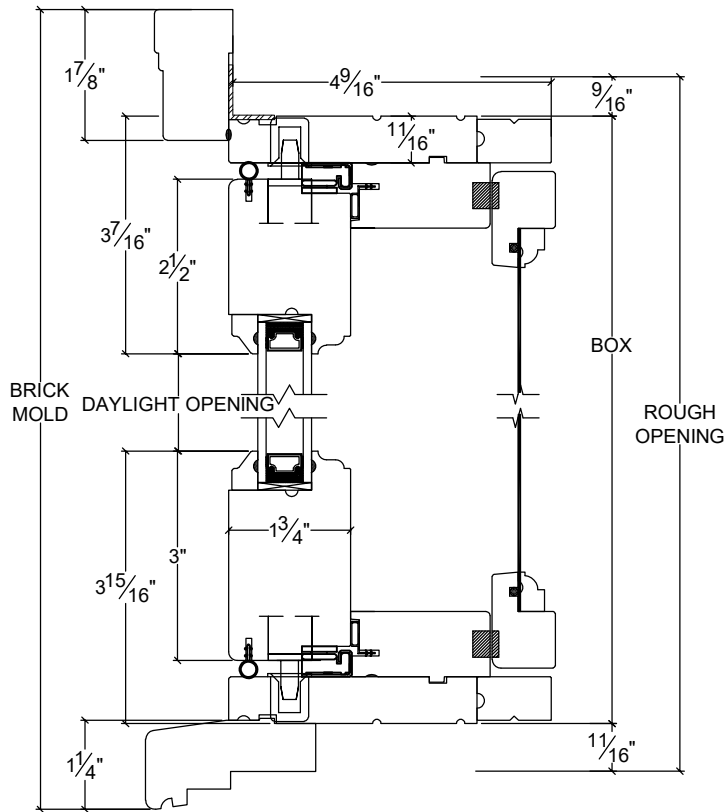

NORWOOD

WINDOWS & DOORS

FOC Double Operator Wood Swinging Screen

Vertical

Horizontal