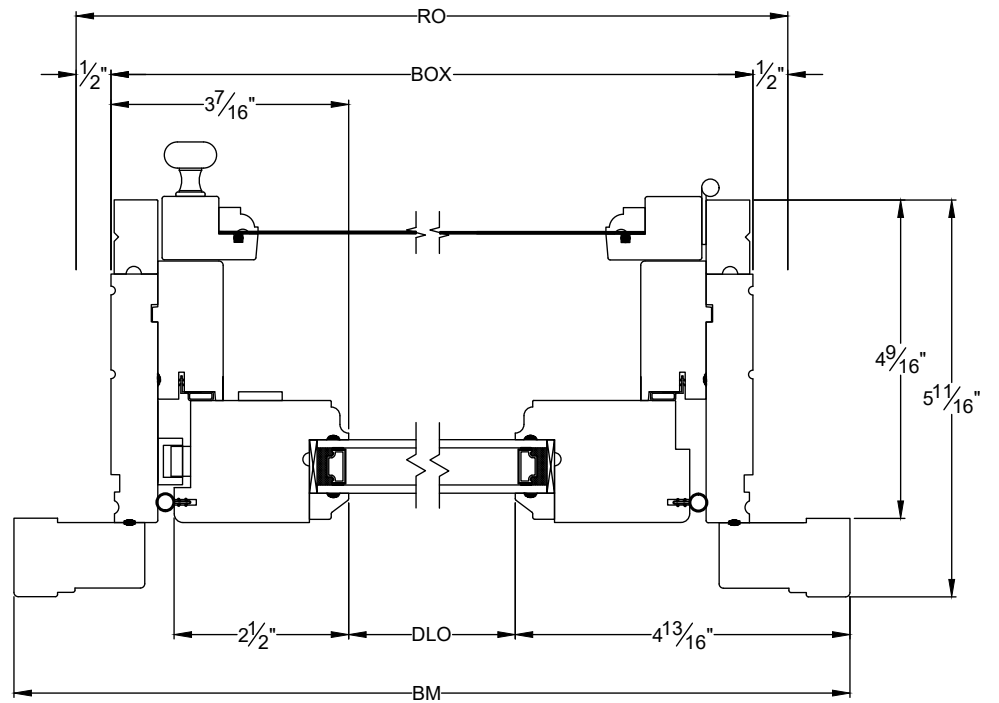

NORWOOD

WINDOWS & DOORS

FOC Single Operator Wood Swinging Screen

Vertical

Horizontal