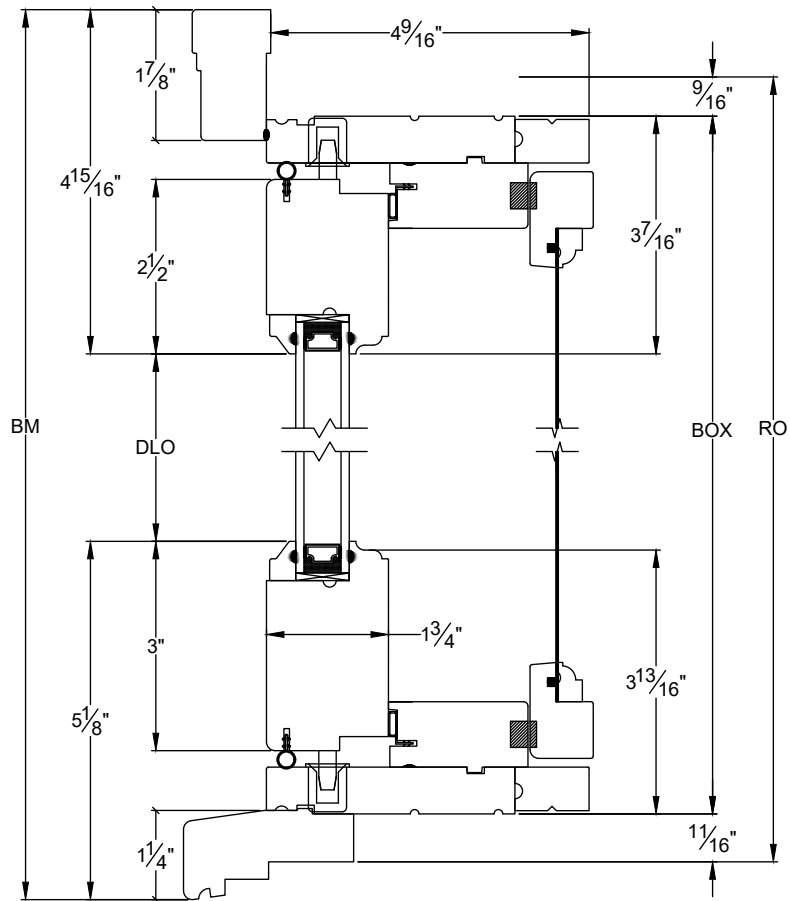

NORWOOD

WINDOWS & DOORS

FOC Single Operator Wood Swinging Screen

Vertical

Horizontal