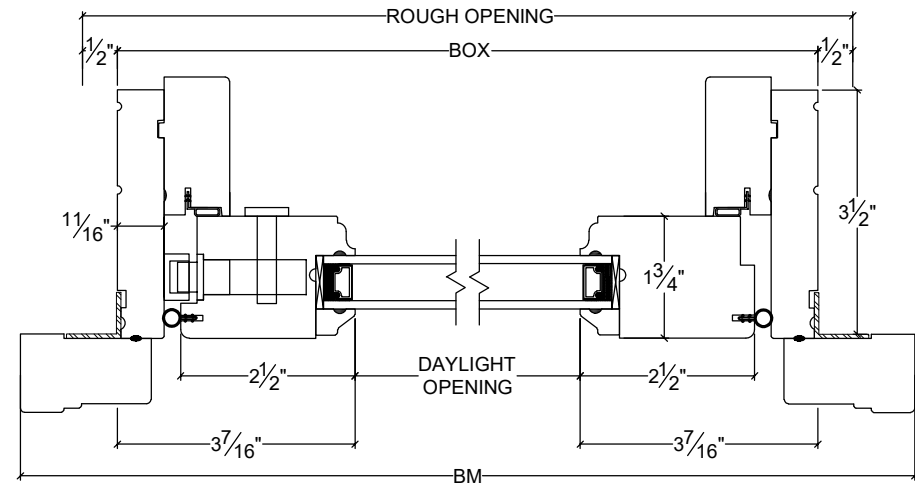

NORWOOD

WINDOWS & DOORS

FOC Single Operator

Vertical

Horizontal