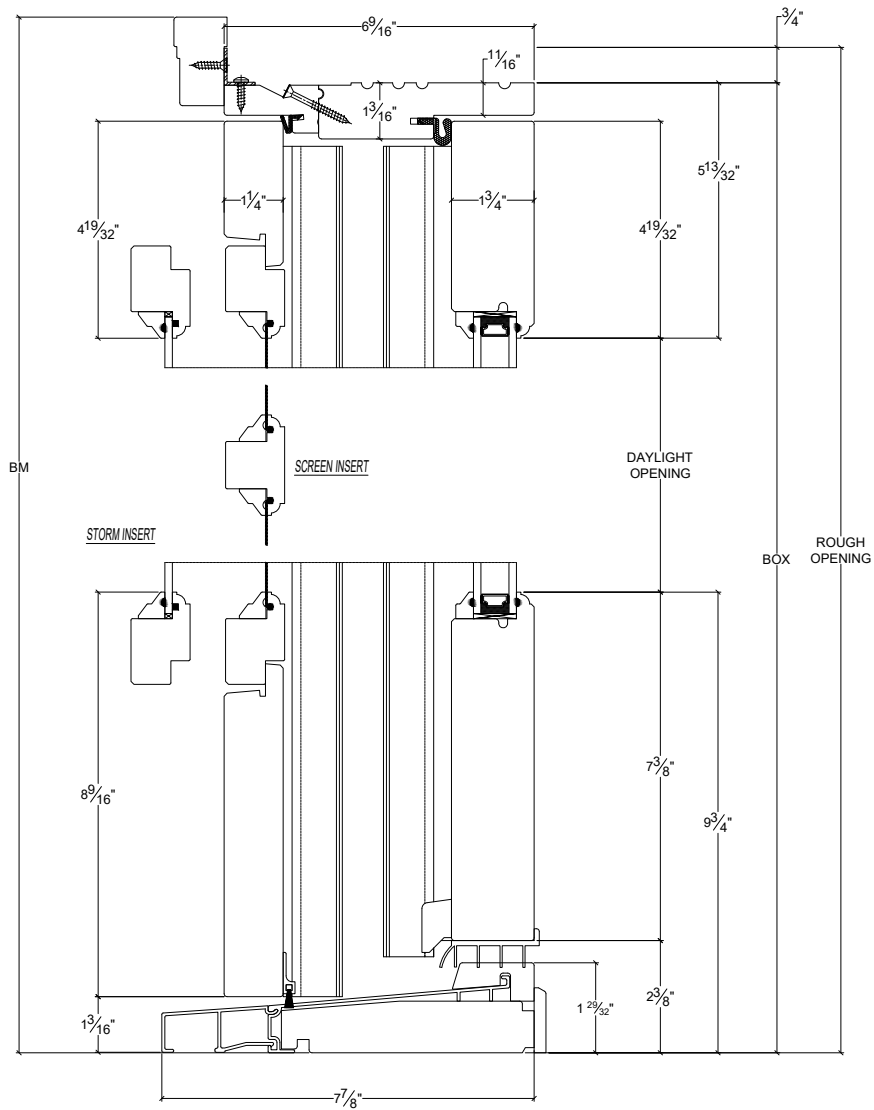

NORWOOD

WINDOWS & DOORS

French Door Inswing Double 1-1/4" Wood Screen

Vertical

Horizontal