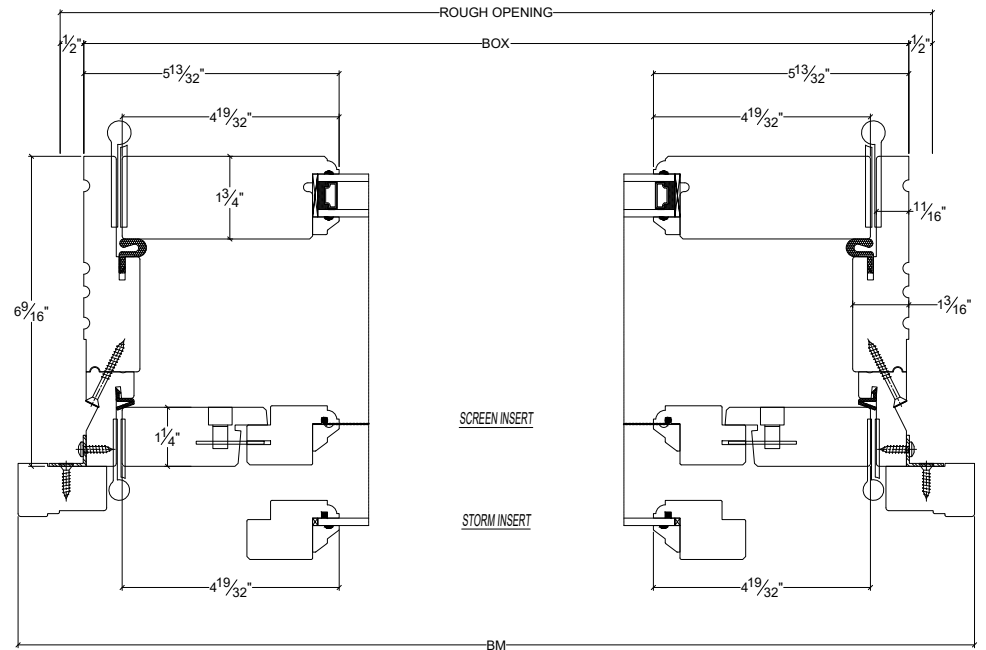

NORWOOD

WINDOWS & DOORS

French Door Inswing Double 1-1/4" Wood Screen

Vertical

Horizontal