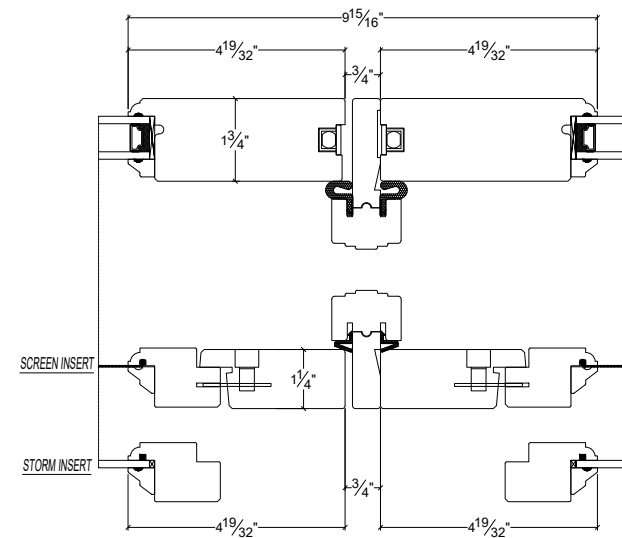

NORWOOD

WINDOWS & DOORS

French Door Inswing Double 1-1/4" Wood Screen

Vertical

Horizontal