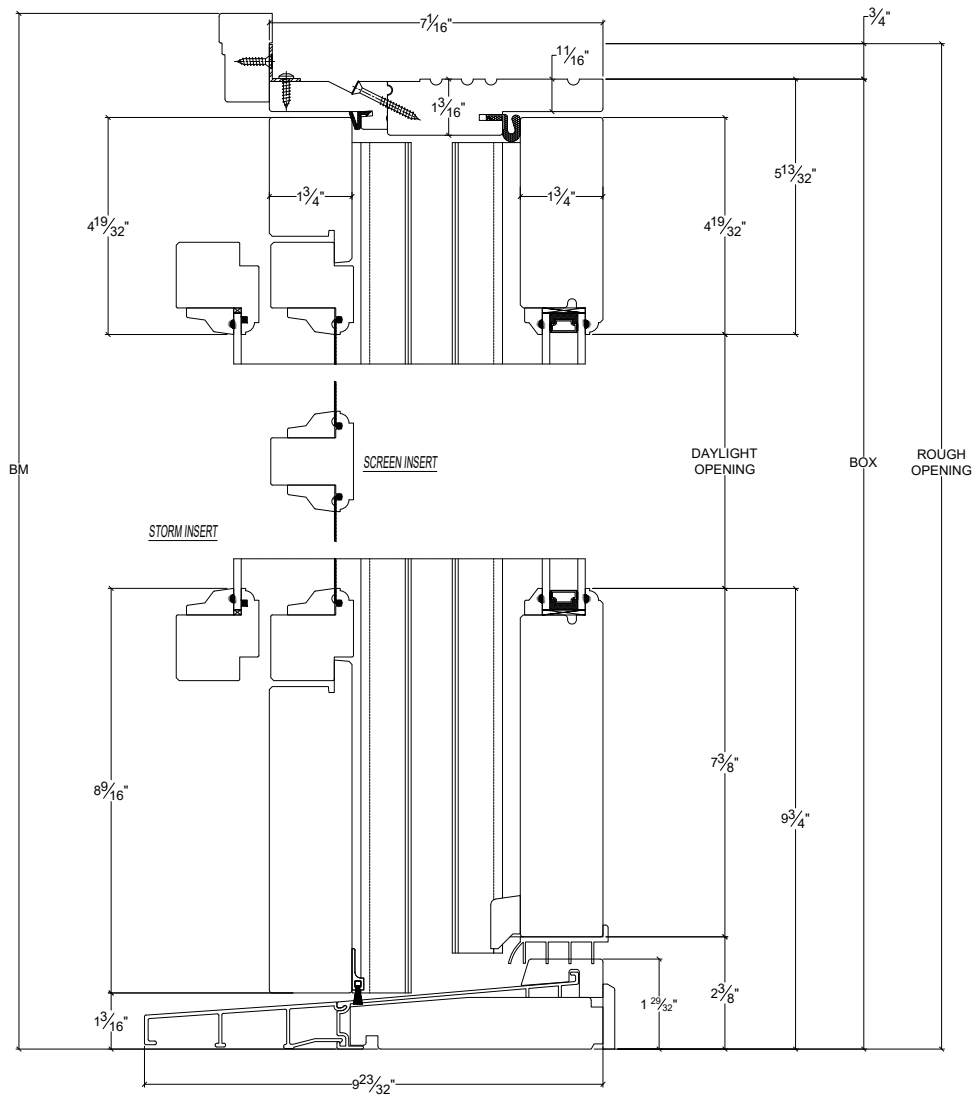

NORWOOD

WINDOWS & DOORS

French Door Inswing Double 1 3/4" Wood Screen

Vertical

Horizontal