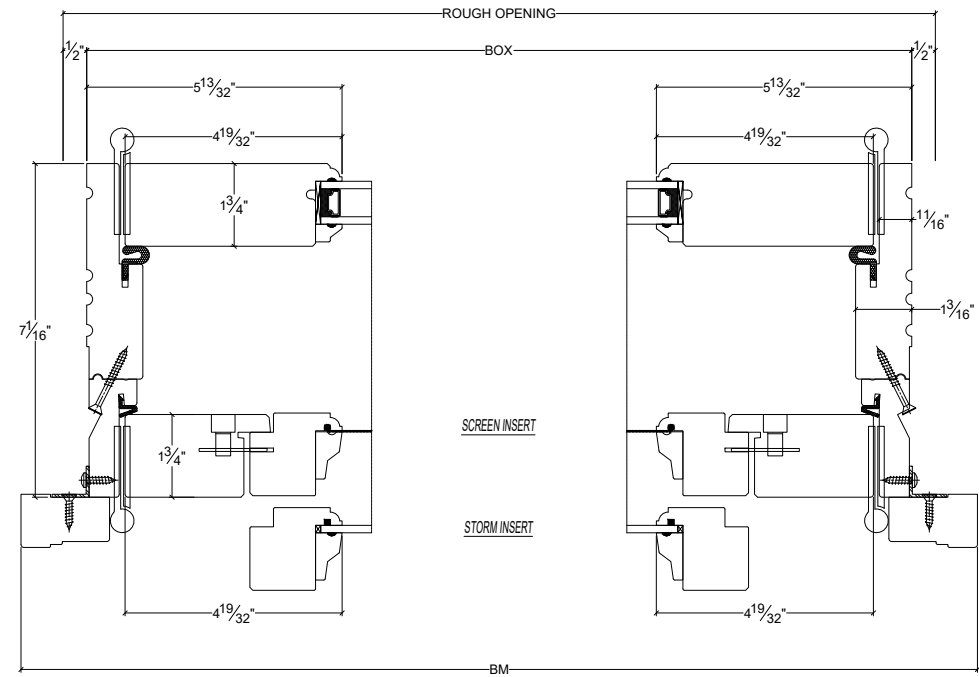

NORWOOD

WINDOWS & DOORS

French Door Inswing Double 1 3/4" Wood Screen

Vertical

Horizontal