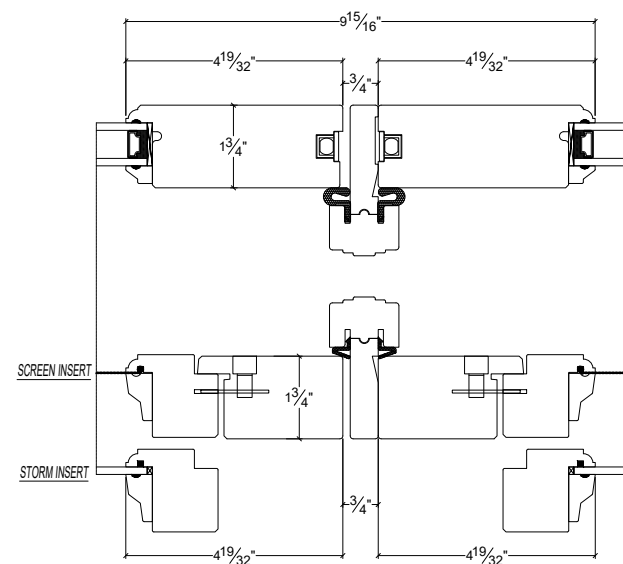

NORWOOD

WINDOWS & DOORS

French Door Inswing Double 1 3/4" Wood Screen

Vertical

Horizontal