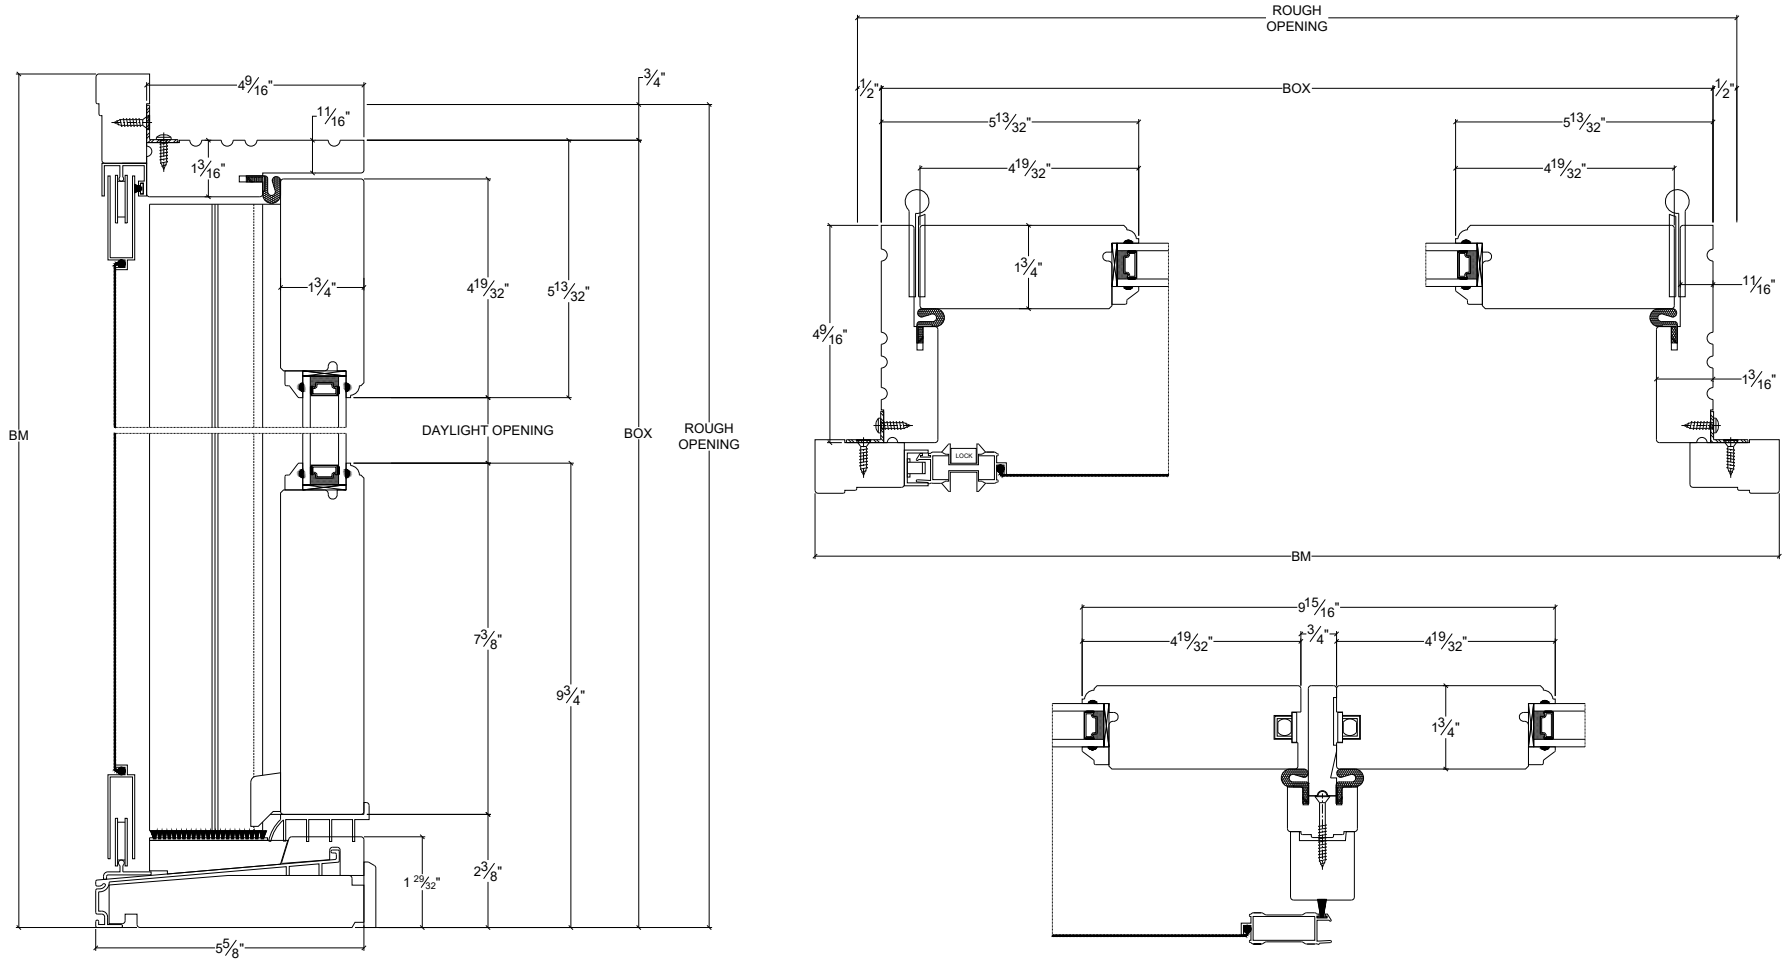

## French Door Inswing Double 4 9/16" Sliding Screen

Vertical

Horizontal