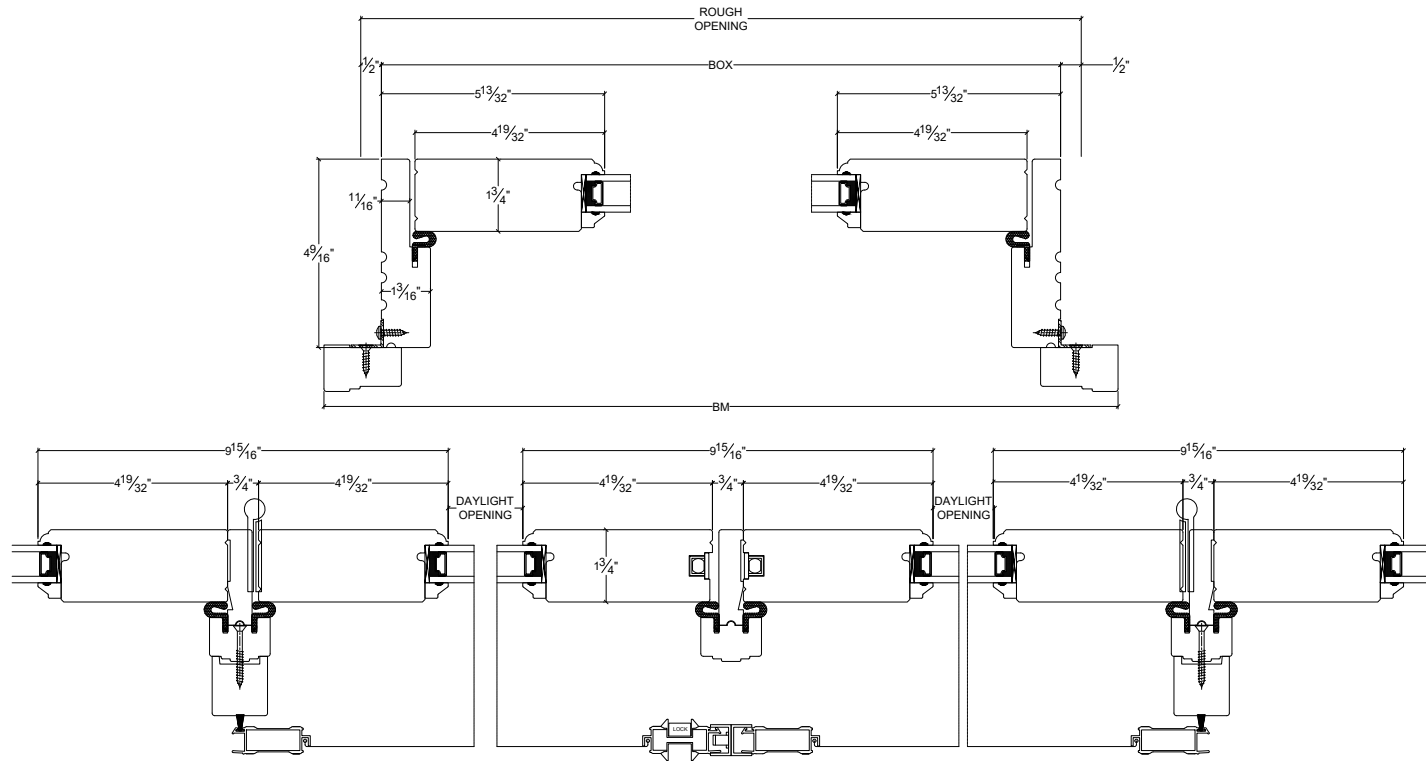

## French Door Inswing Quad 4 9/16" Sliding Screen

Vertical

Horizontal