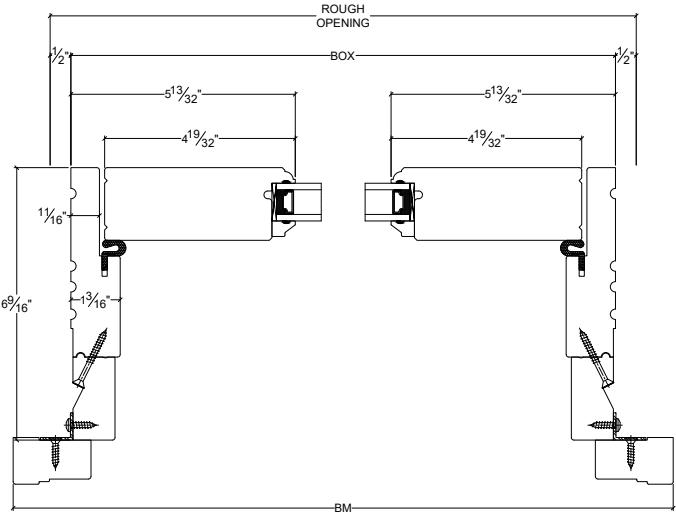

NORWOOD

WINDOWS & DOORS

French Door Inswing Quad 6 9/16" Sliding Screen

Vertical

Horizontal