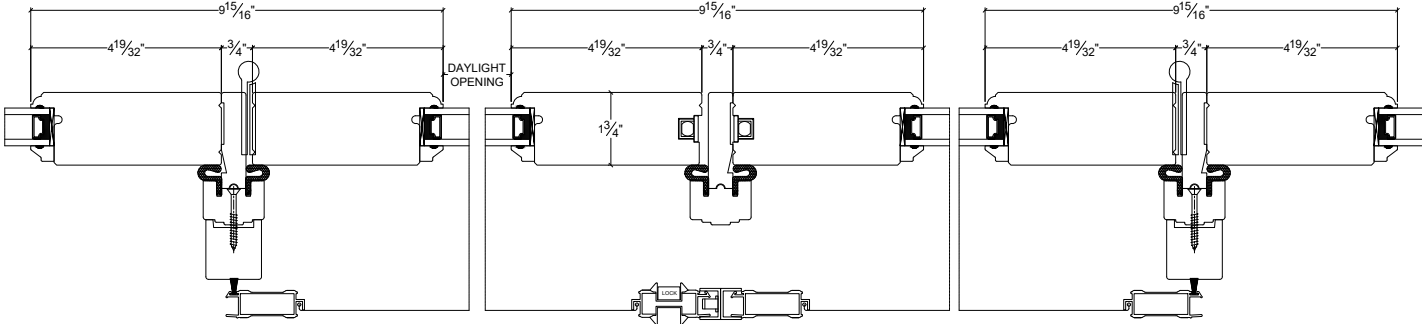

NORWOOD

WINDOWS & DOORS

French Door Inswing Quad 6 9/16" Sliding Screen

Vertical

Horizontal