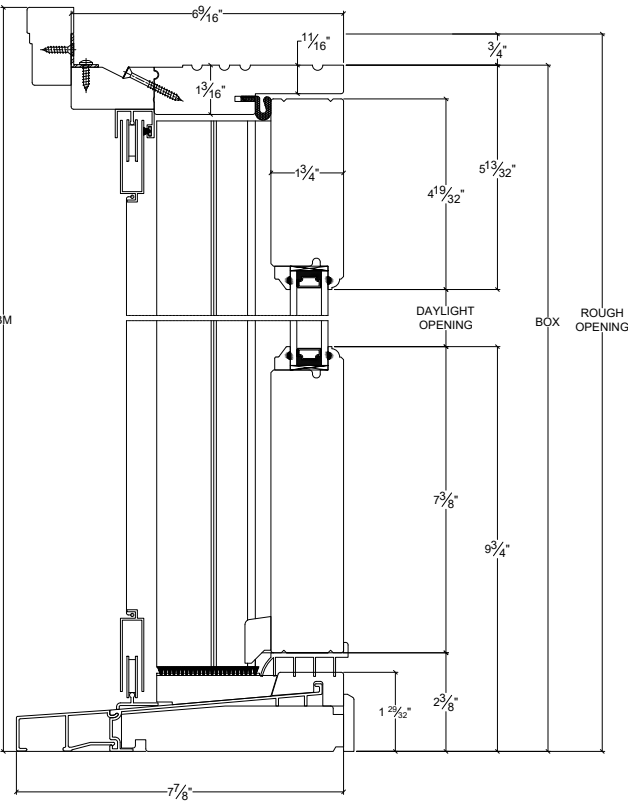

NORWOOD

WINDOWS & DOORS

French Door Inswing Quad 6 9/16" Sliding Screen

Vertical

Horizontal