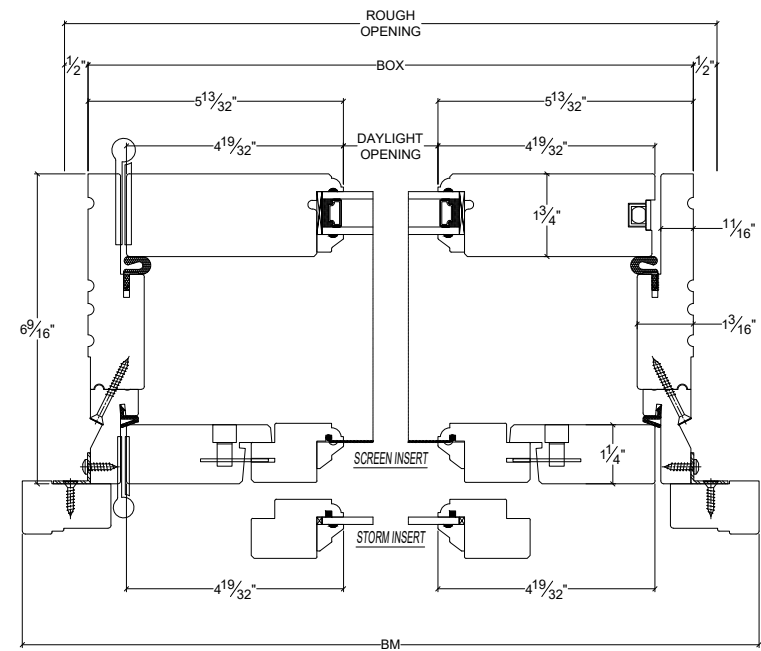

NORWOOD

WINDOWS & DOORS

French Door Inswing Single 1 1/4" Wood Screen

Vertical

Horizontal