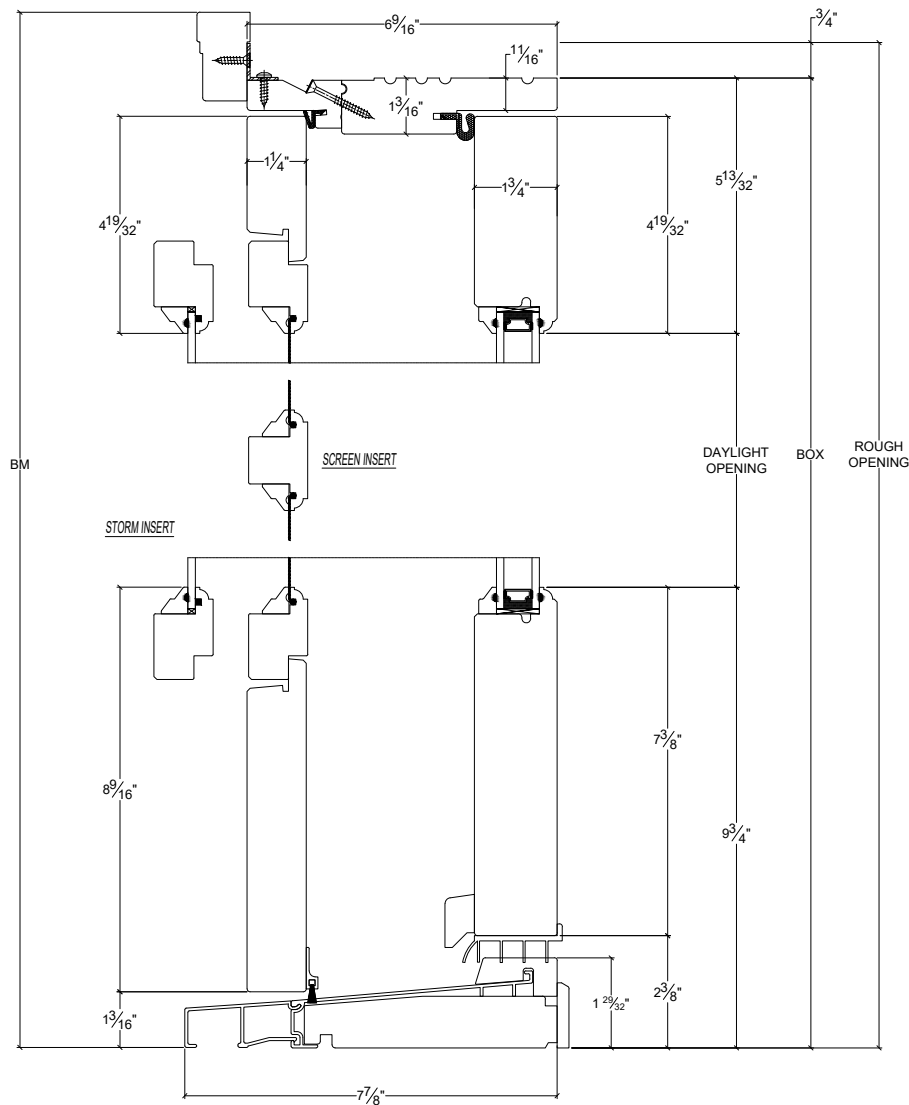

NORWOOD

WINDOWS & DOORS

French Door Inswing Single 1 1/4" Wood Screen

Vertical

Horizontal