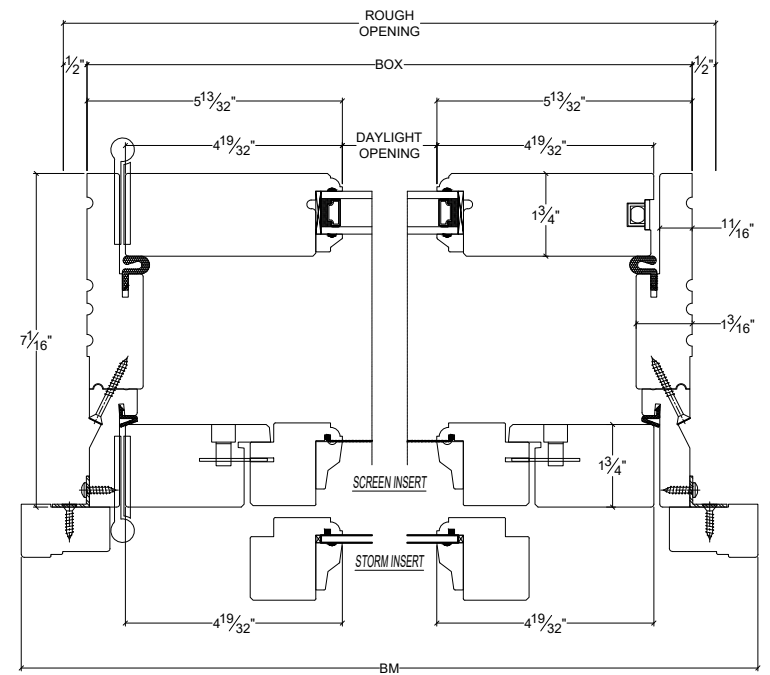

NORWOOD

WINDOWS & DOORS

French Door Inswing Single 1 3/4" Wood Screen

Vertical

Horizontal