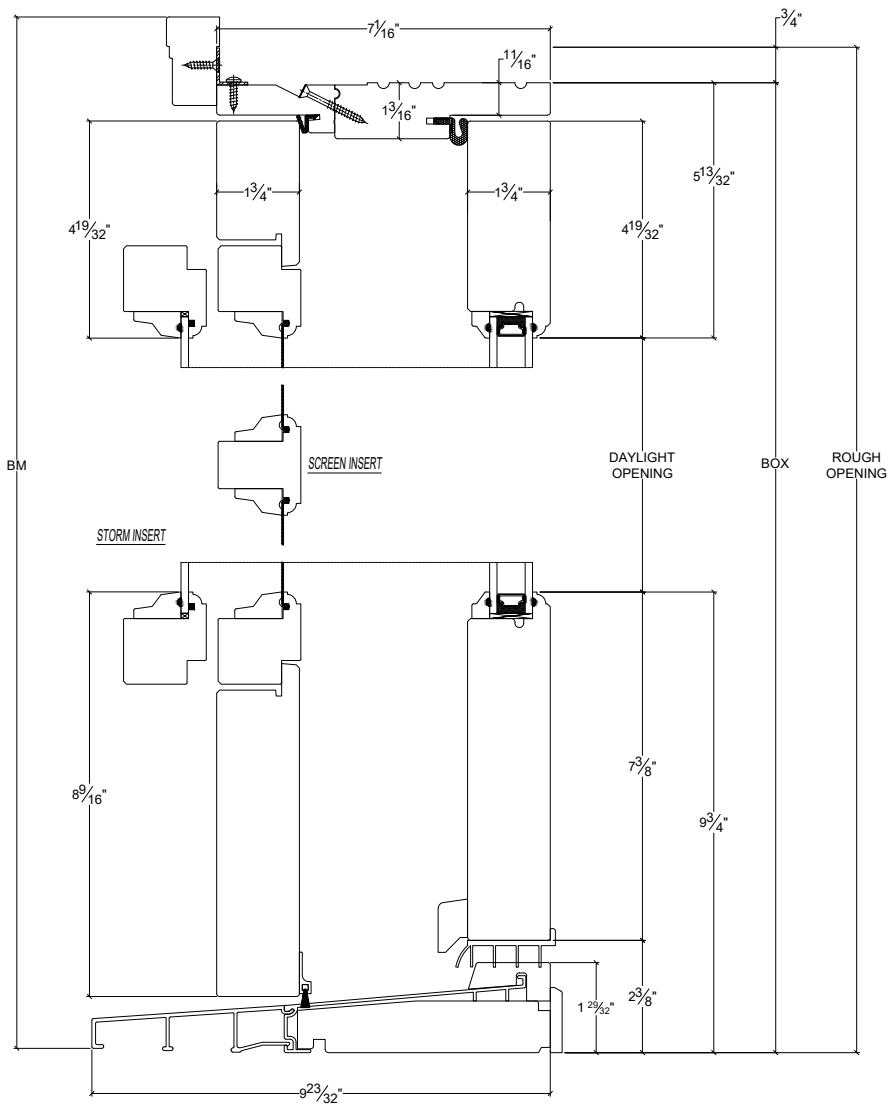

NORWOOD

WINDOWS & DOORS

French Door Inswing Single 1 3/4" Wood Screen

Vertical

Horizontal