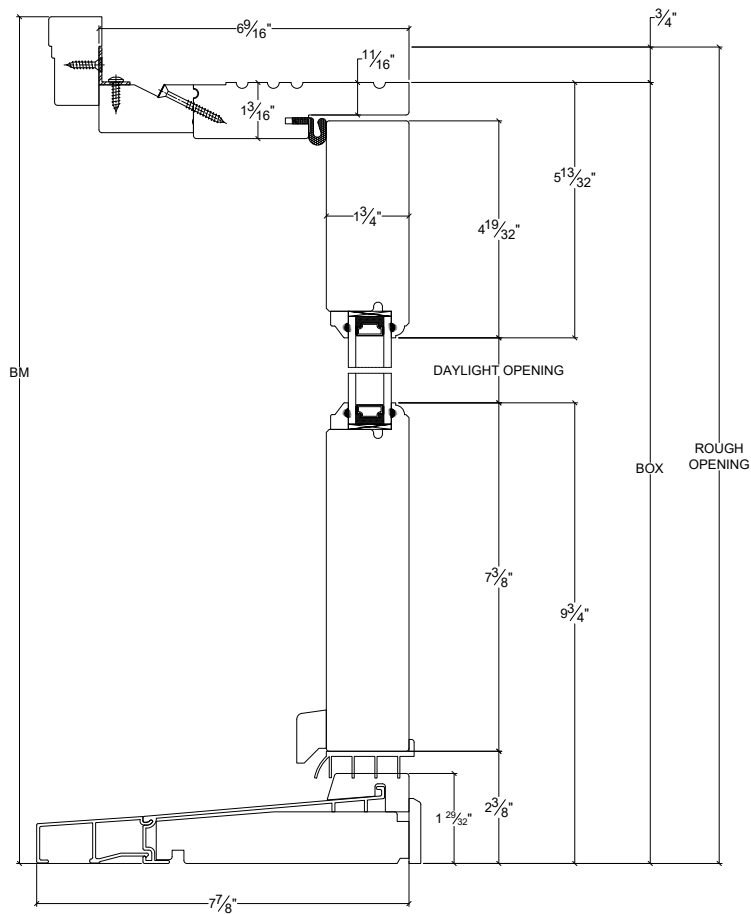

## French Door Inswing Single 6 9/16"

Vertical

Horizontal