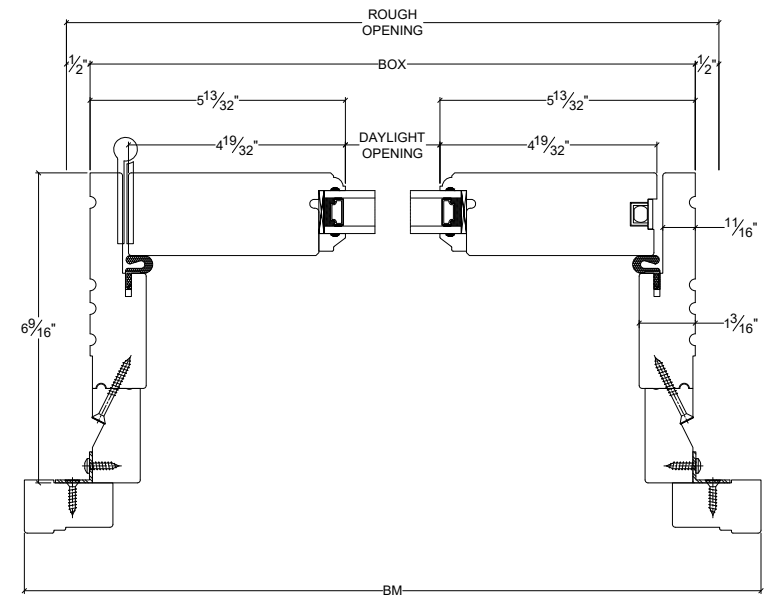

## French Door Inswing Single 6 9/16"

Vertical

Horizontal