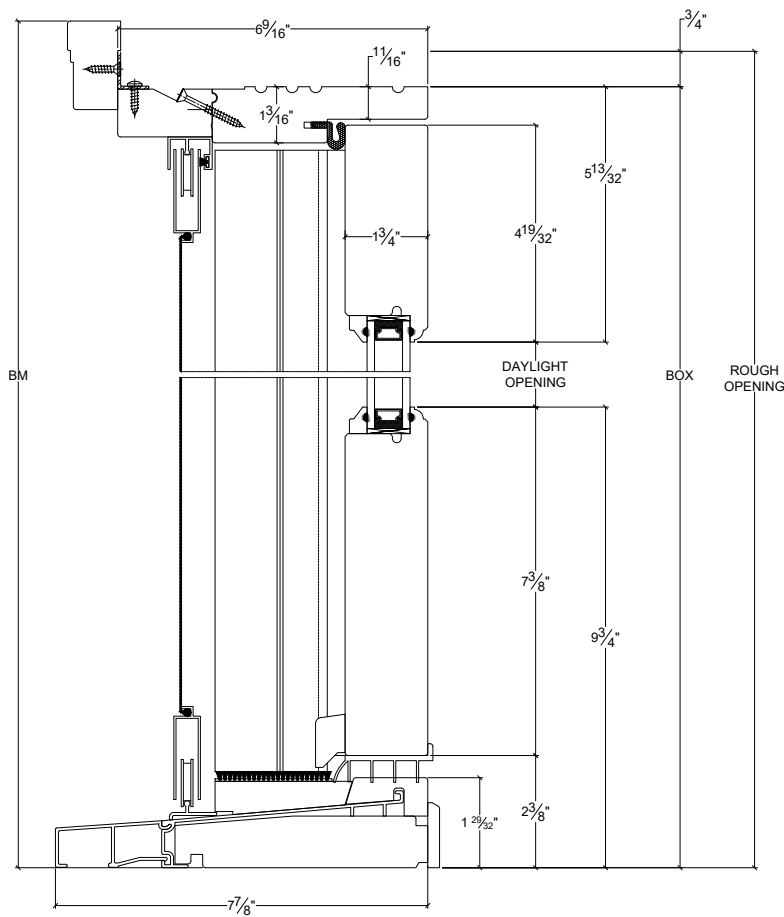

NORWOOD

WINDOWS & DOORS

French Door Inswing Triple 6 9/16" Sliding Screen

Vertical

Horizontal