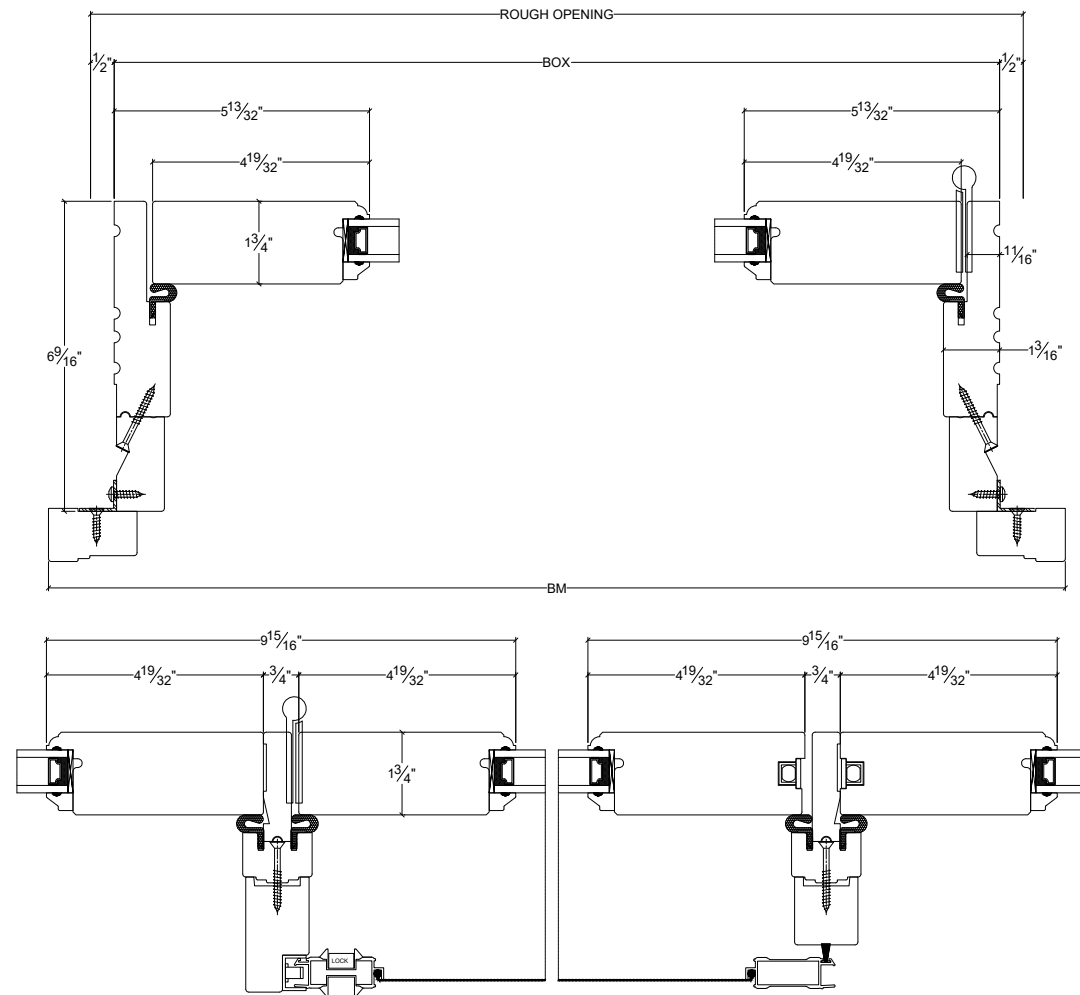

NORWOOD

WINDOWS & DOORS

French Door Inswing Triple 6 9/16" Sliding Screen

Vertical

Horizontal