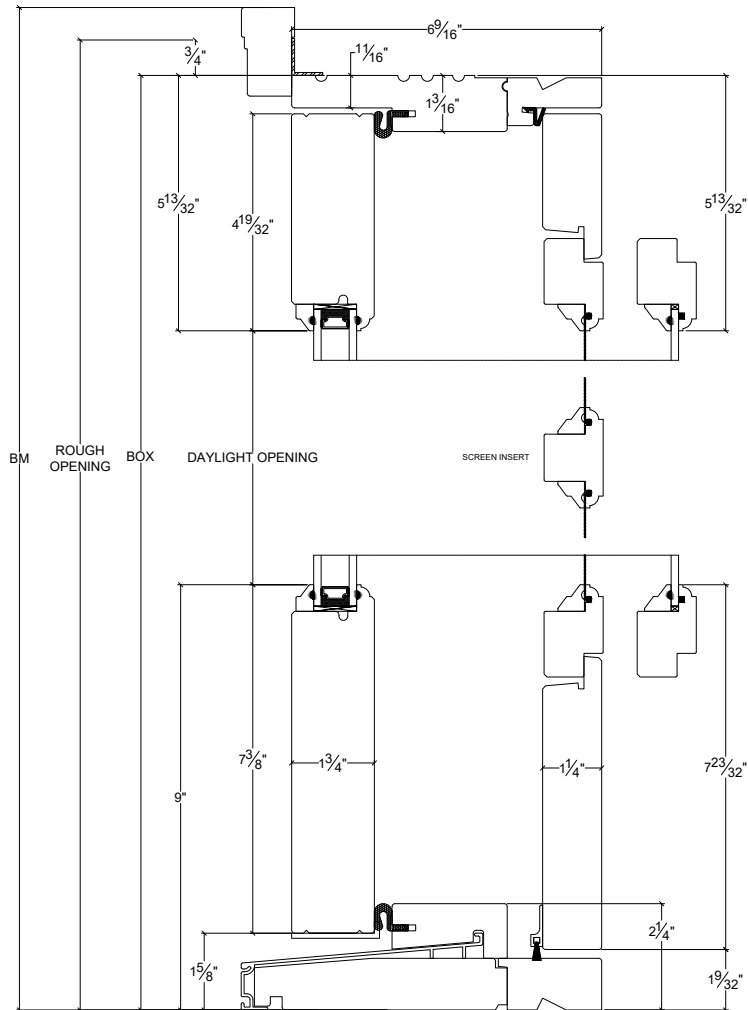

NORWOOD

WINDOWS & DOORS

French Door Outswing Double 1 1/4" Wood Screen

Vertical

Horizontal