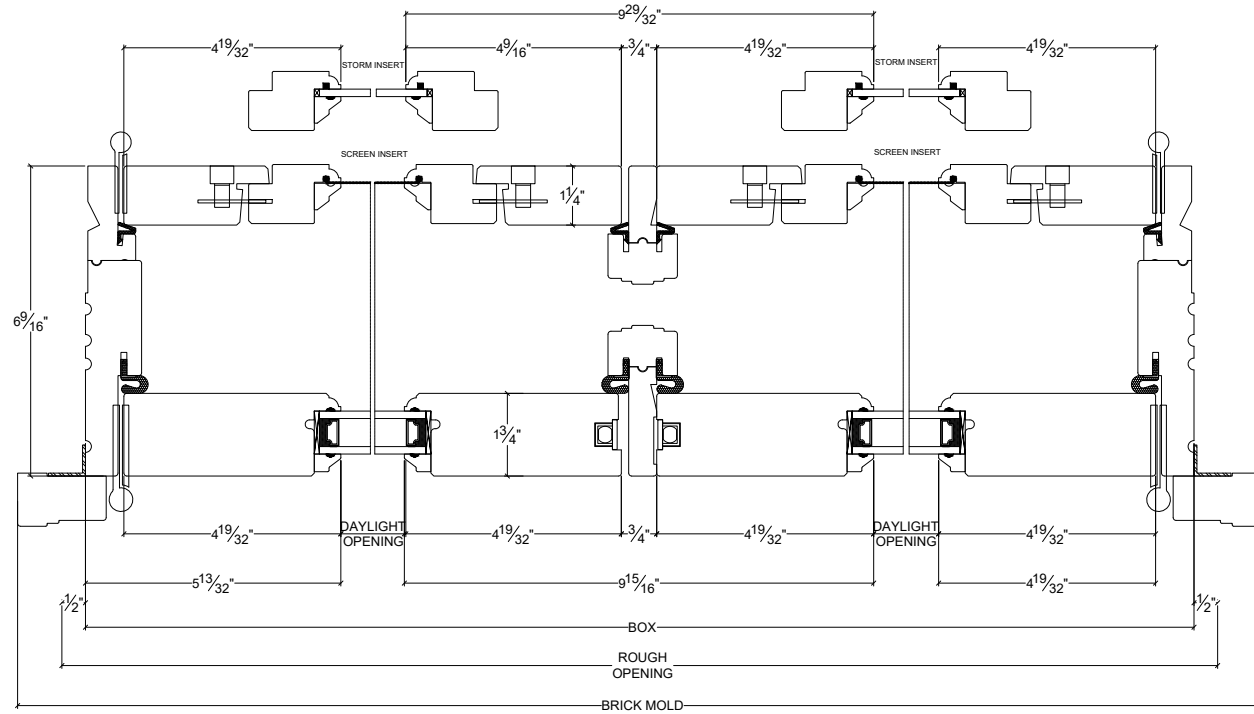

NORWOOD

WINDOWS & DOORS

French Door Outswing Double 1 1/4" Wood Screen

Vertical

Horizontal