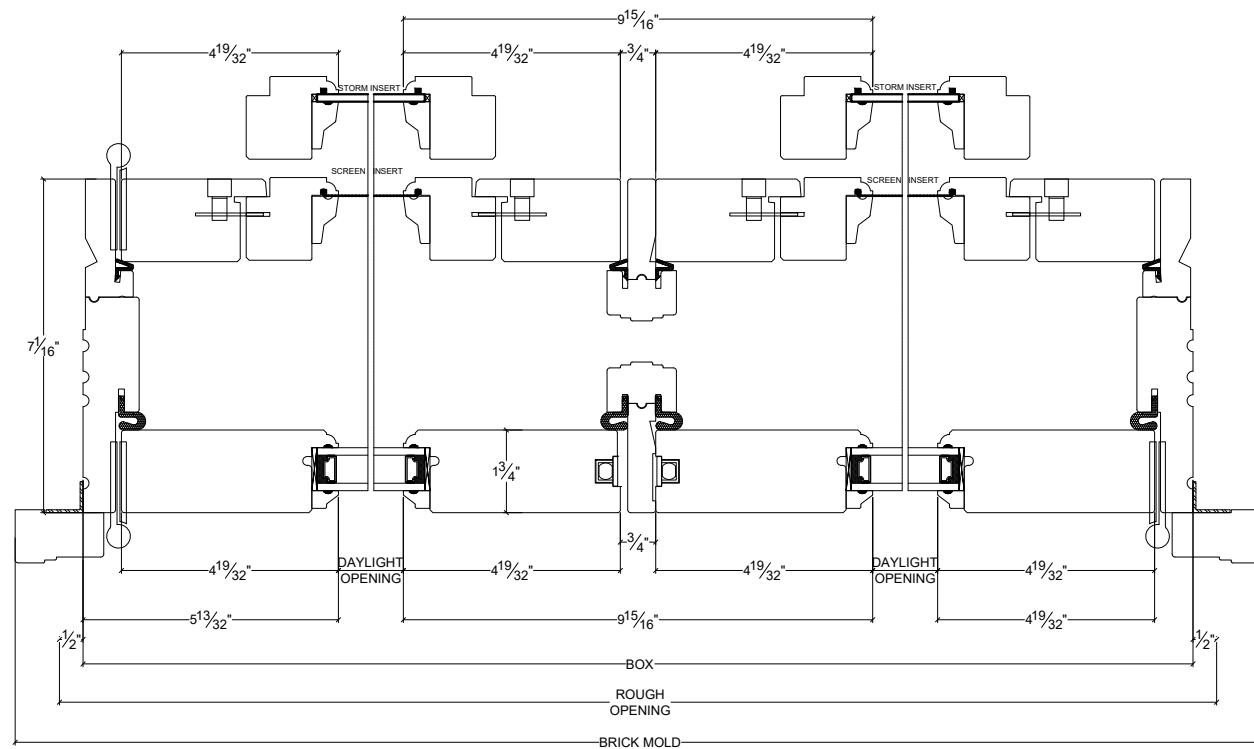

NORWOOD

WINDOWS & DOORS

French Door Outswing Double 1 3/4" Wood Screen

Vertical

Horizontal