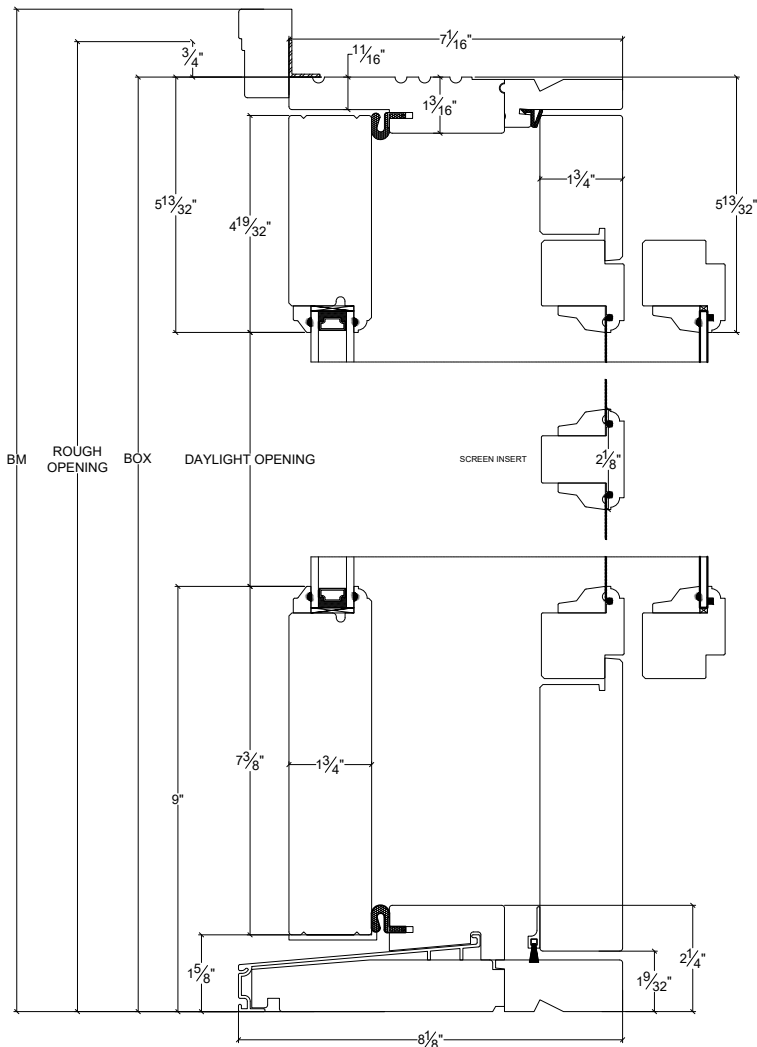

NORWOOD

WINDOWS & DOORS

French Door Outswing Double 1 3/4" Wood Screen

Vertical

Horizontal