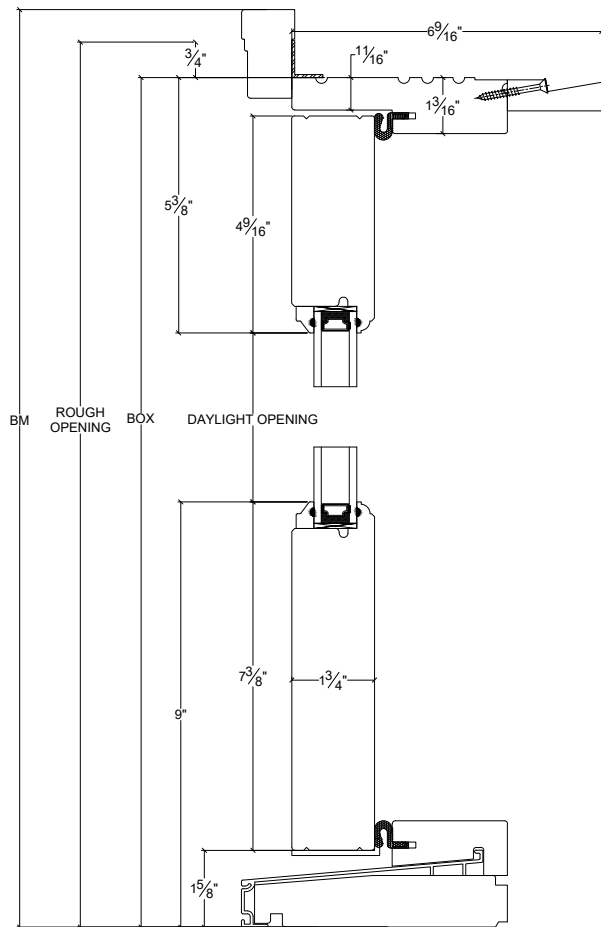

NORWOOD

WINDOWS & DOORS

French Door Outswing Double 6 9/16"

Vertical

Horizontal