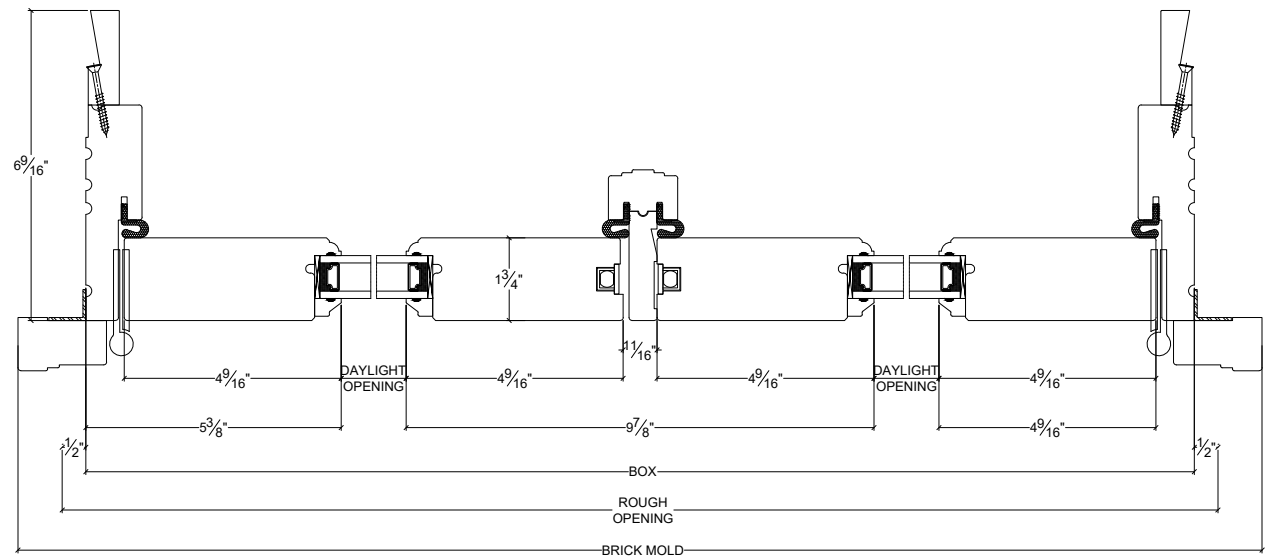

NORWOOD

WINDOWS & DOORS

French Door Outswing Double 6 9/16"

Vertical

Horizontal