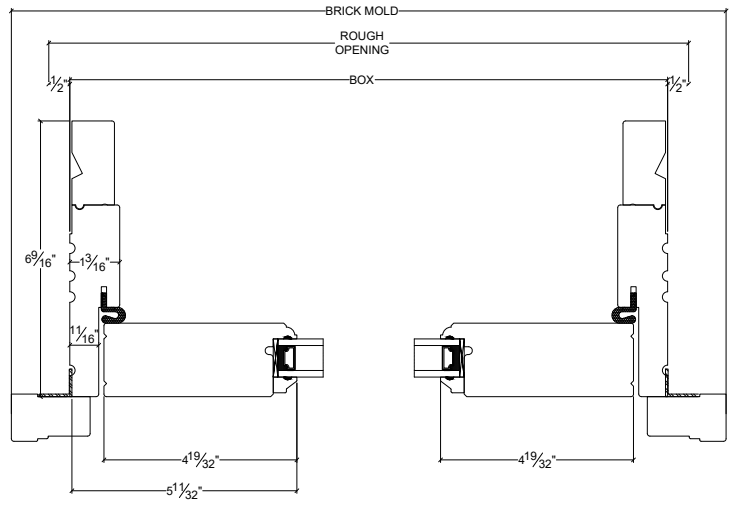

NORWOOD

WINDOWS & DOORS

French Door Outswing Quad 6 9/16" Sliding Screen

Vertical

Horizontal