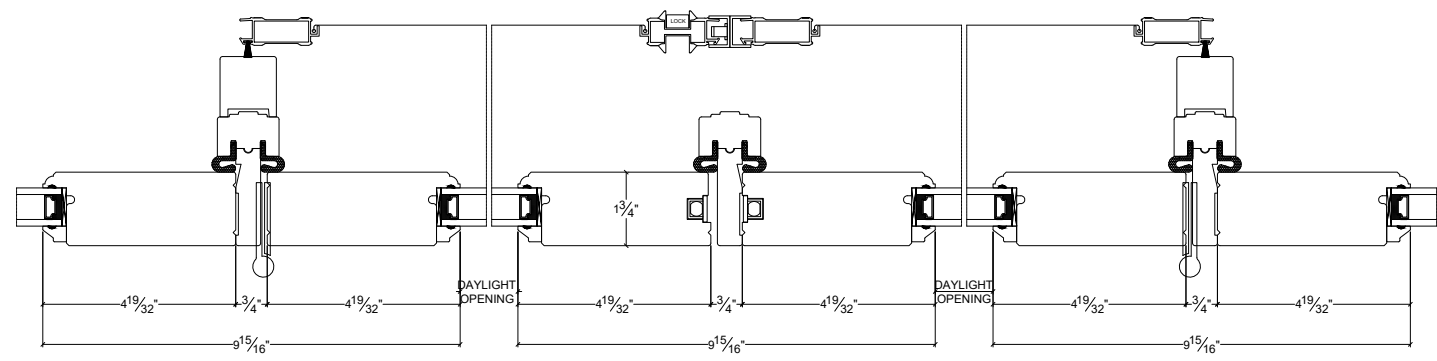

NORWOOD

WINDOWS & DOORS

French Door Outswing Quad 6 9/16" Sliding Screen

Vertical

Horizontal