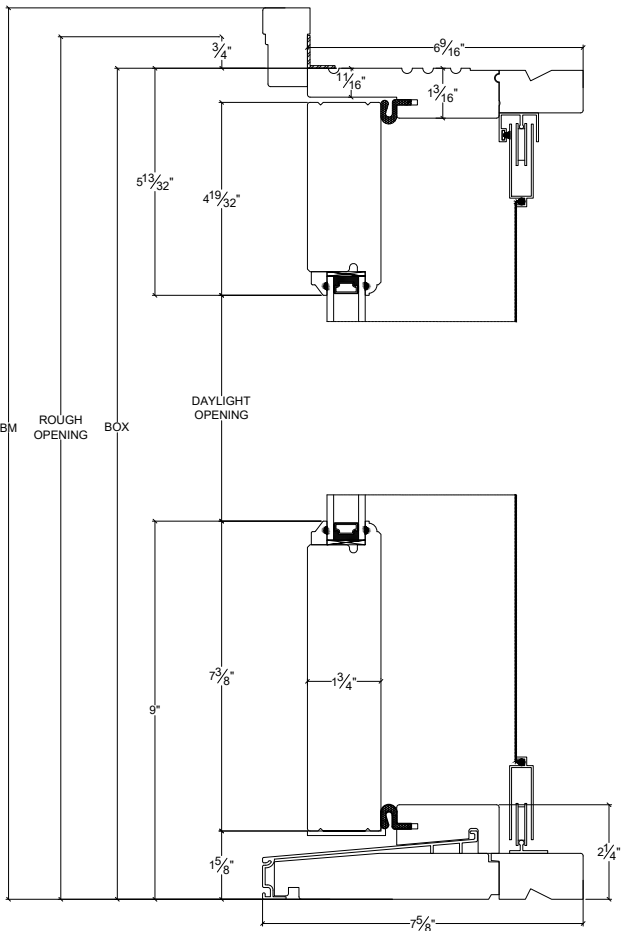

NORWOOD

WINDOWS & DOORS

French Door Outswing Quad 6 9/16" Sliding Screen

Vertical

Horizontal