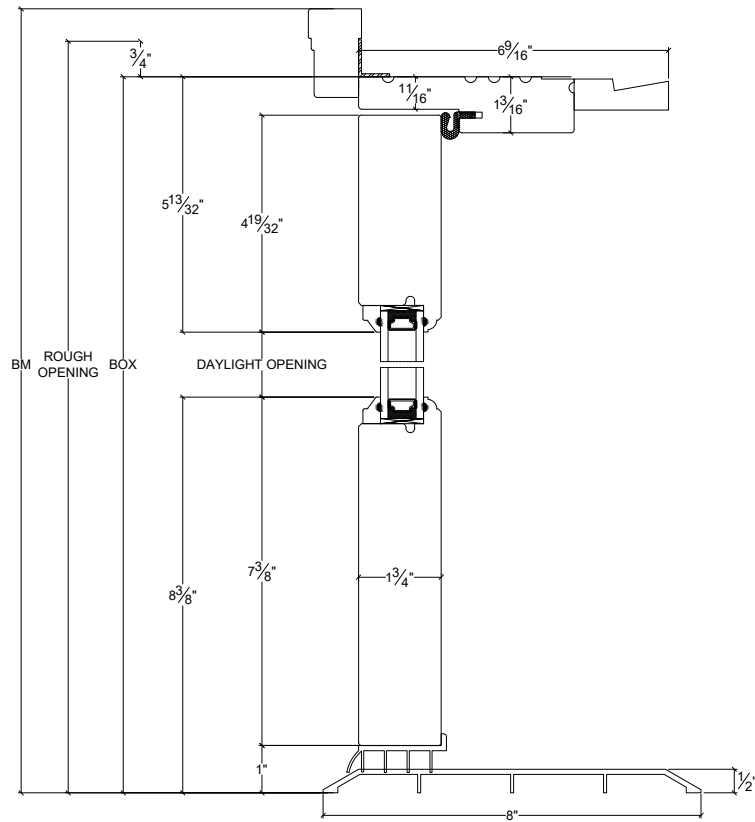

## French Door Outswing Single – Low Profile Sill 6 9/16"

Vertical

Horizontal