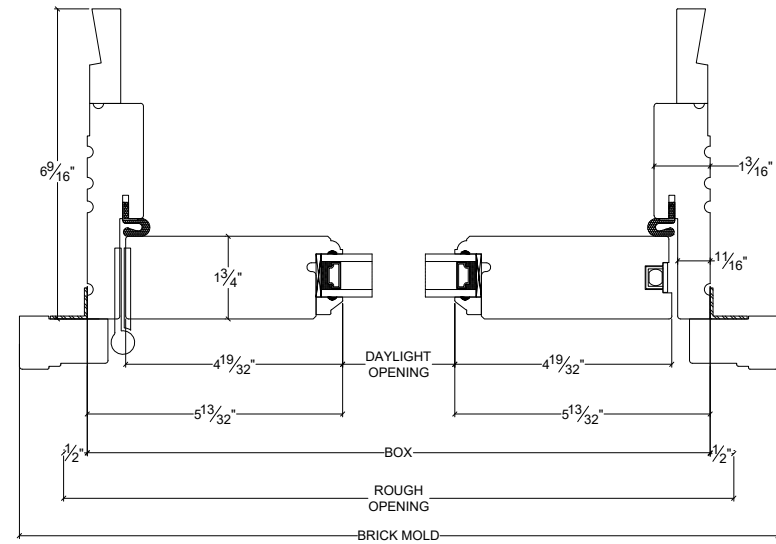

## French Door Outswing Single – Low Profile Sill 6 9/16"

Vertical

Horizontal