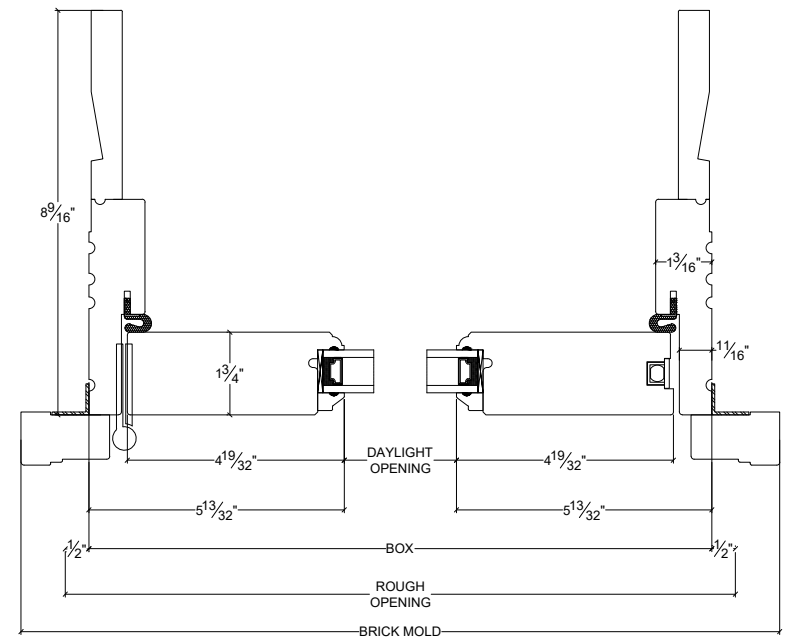

NORWOOD

WINDOWS & DOORS

French Door Outswing Single – Low Profile Sill 8 9/16"

Vertical

Horizontal