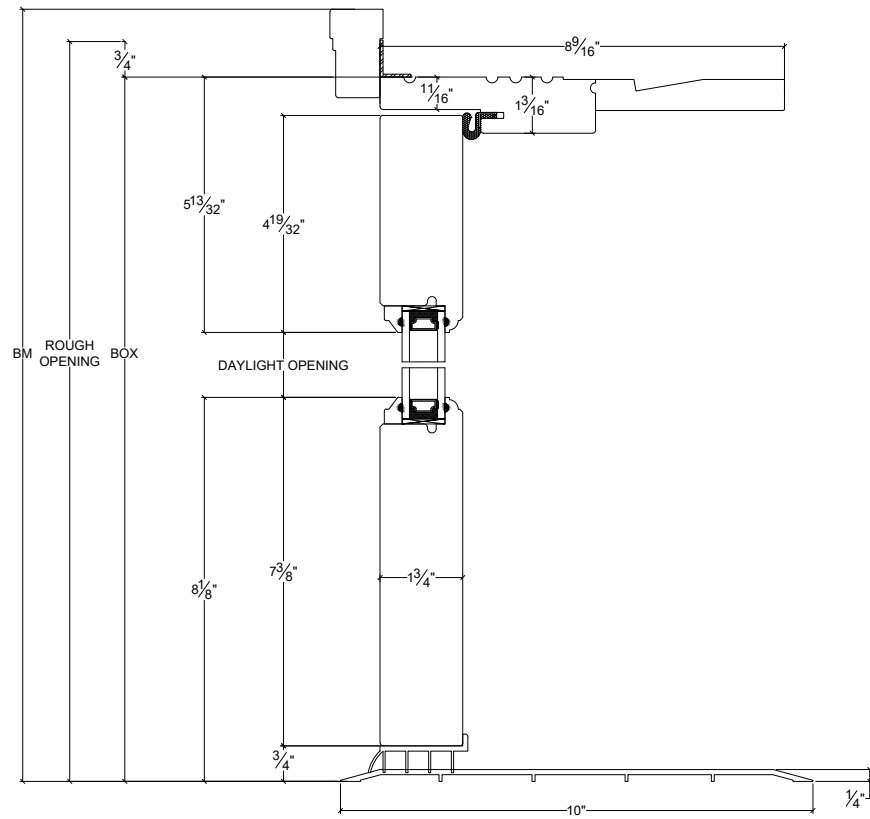

NORWOOD

WINDOWS & DOORS

French Door Outswing Single – Low Profile Sill 8 9/16"

Vertical

Horizontal