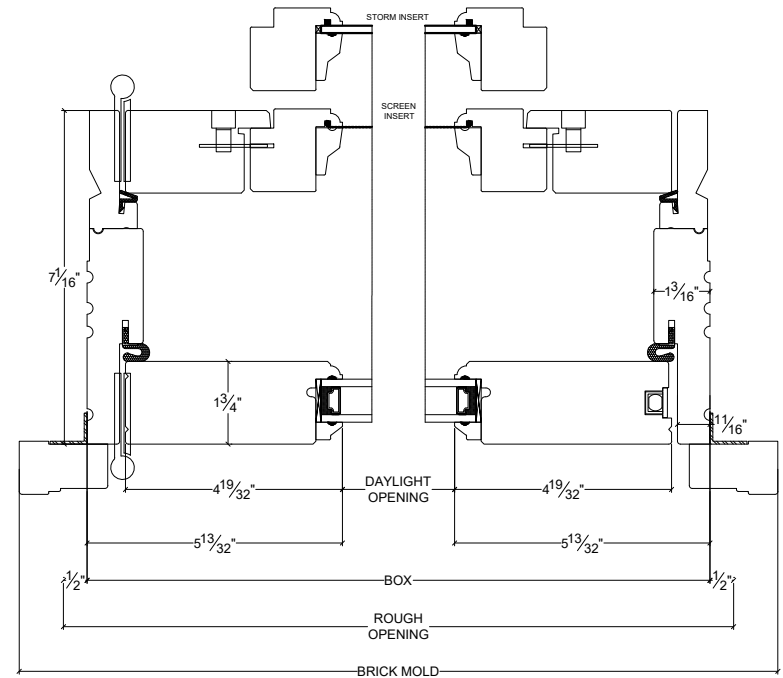

NORWOOD

WINDOWS & DOORS

French Door Outswing Single 1 3/4" Wood Screen

Vertical

Horizontal