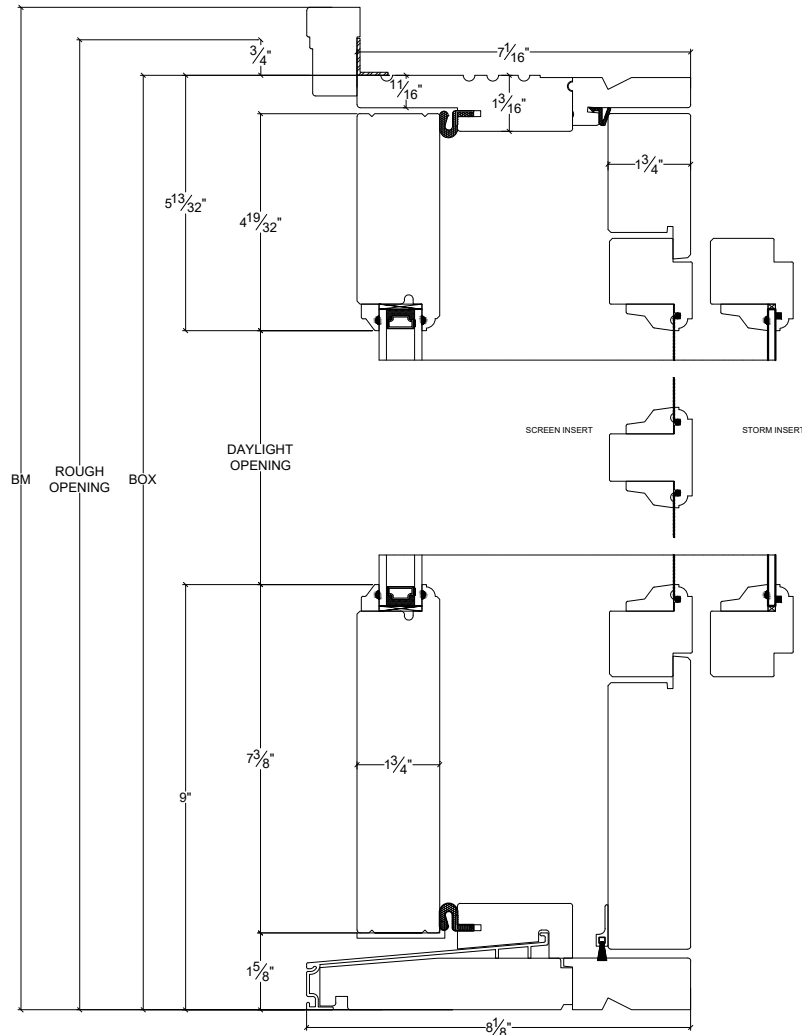

NORWOOD

WINDOWS & DOORS

French Door Outswing Single 1 3/4" Wood Screen

Vertical

Horizontal