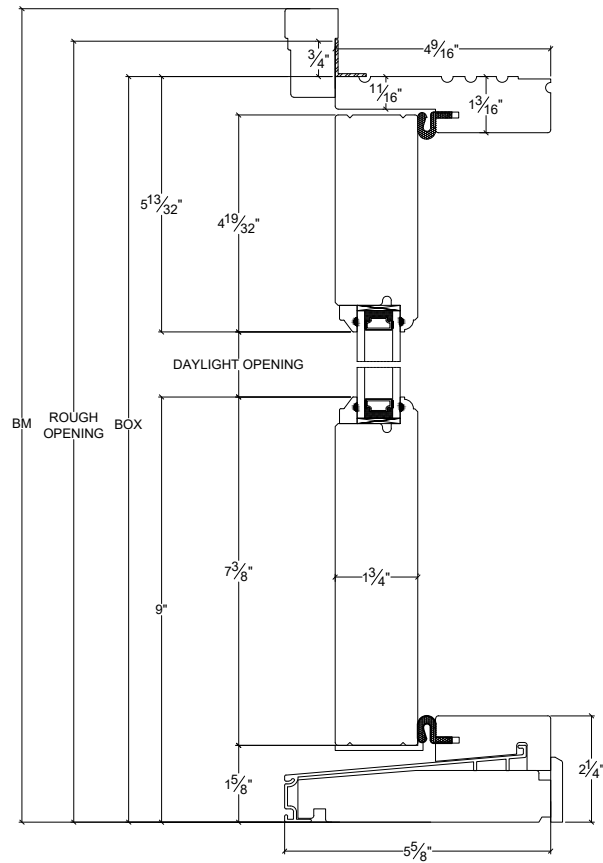

## French Door Outswing Single 4 9/16"

Vertical

Horizontal