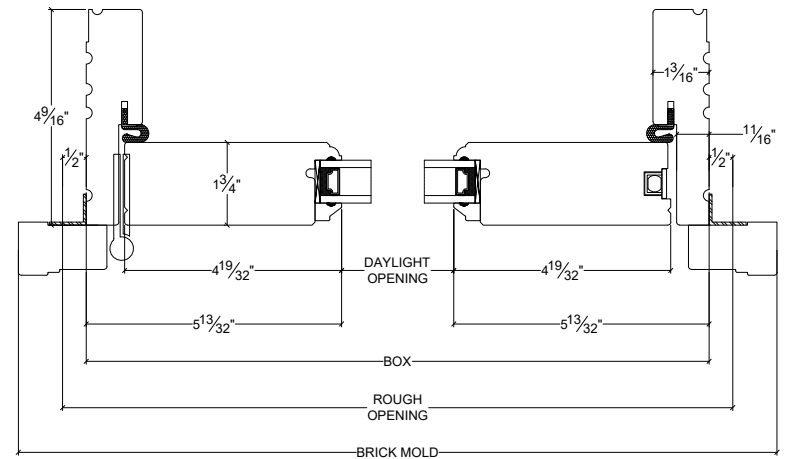

## French Door Outswing Single 4 9/16"

Vertical

Horizontal