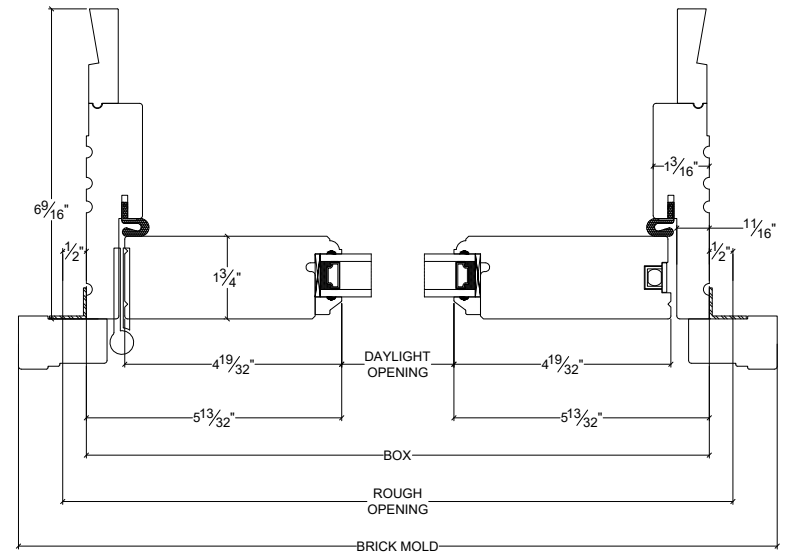

## French Door Outswing Single 6 9/16"

Vertical

Horizontal