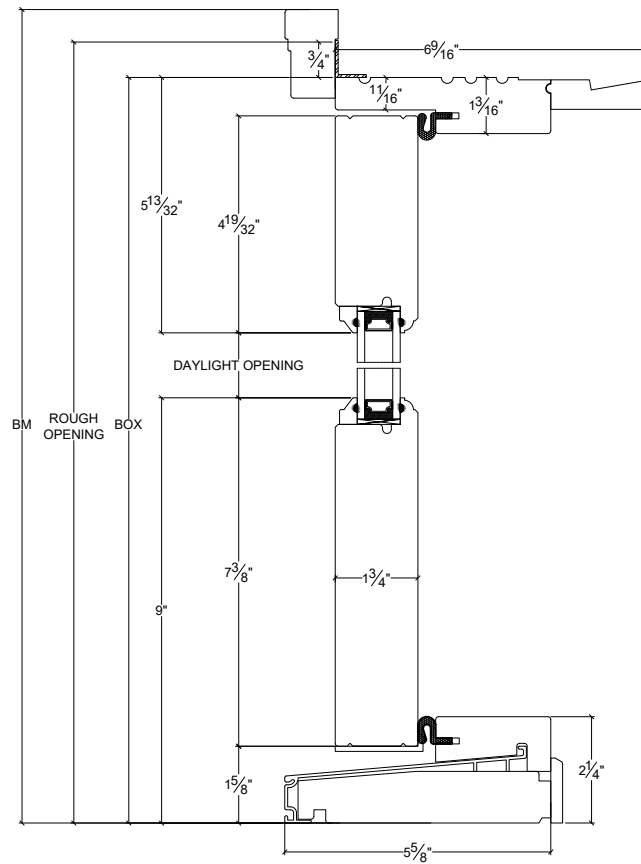

## French Door Outswing Single 6 9/16"

Vertical

Horizontal