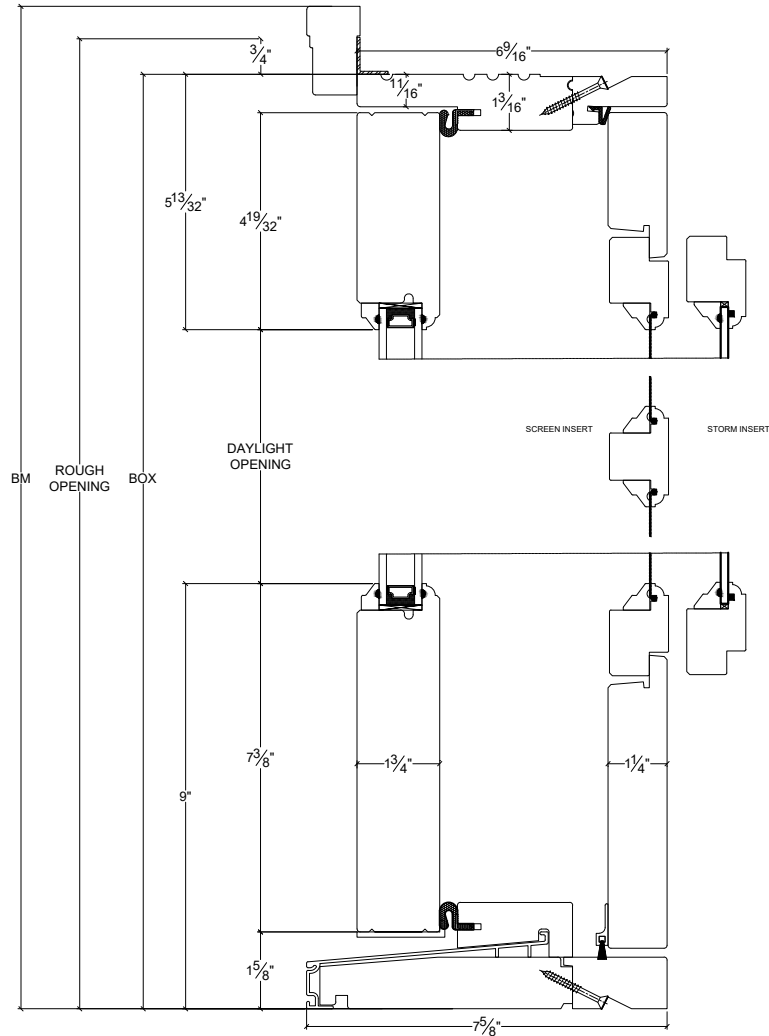

NORWOOD

WINDOWS & DOORS

French Door Outswing Single 1 1/4" Wood Screen

Vertical

Horizontal