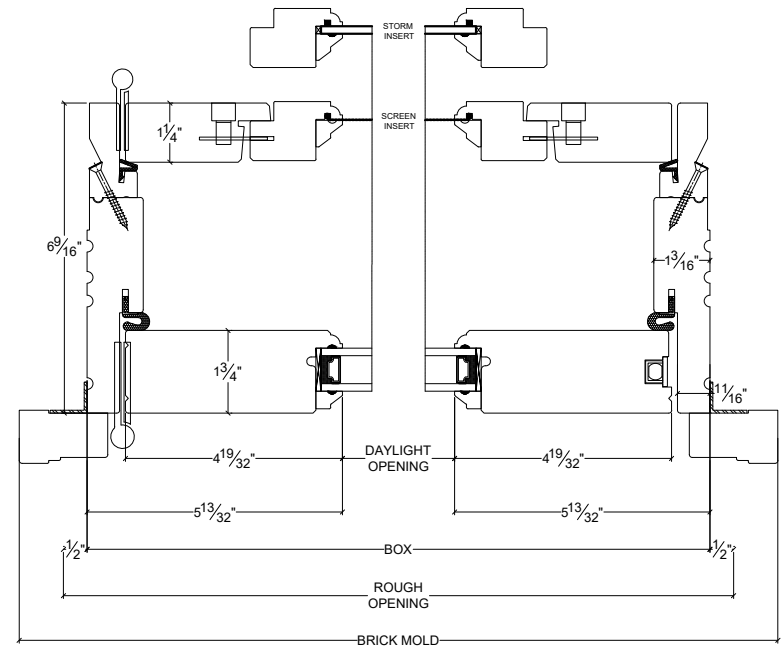

NORWOOD

WINDOWS & DOORS

French Door Outswing Single 1 1/4" Wood Screen

Vertical

Horizontal