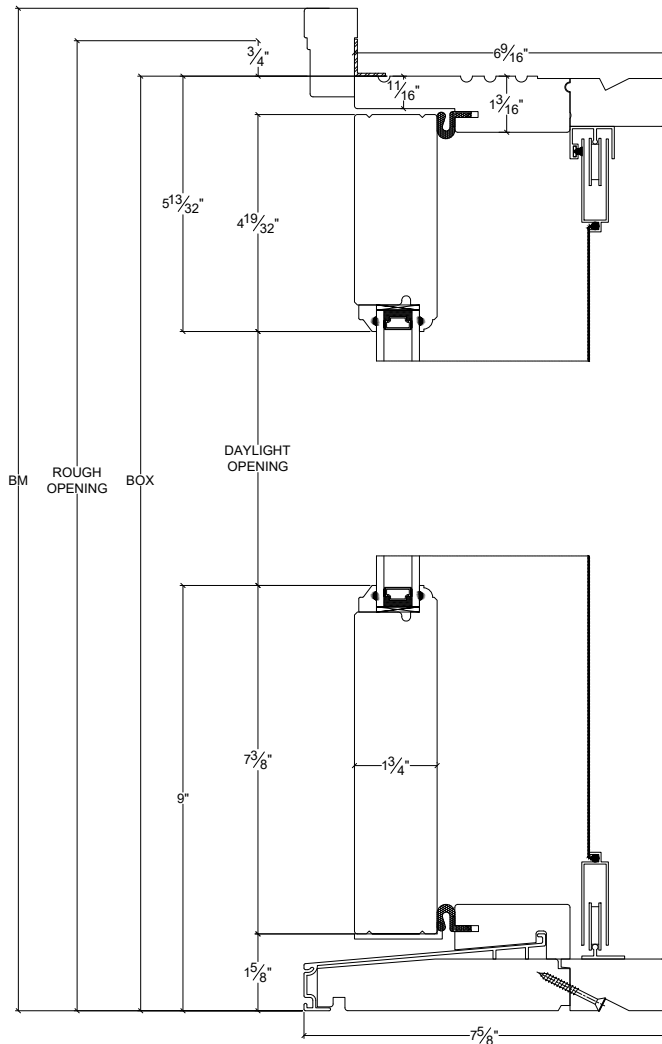

NORWOOD

WINDOWS & DOORS

French Door Outswing Triple 6 9/16" Wood Screen

Vertical

Horizontal