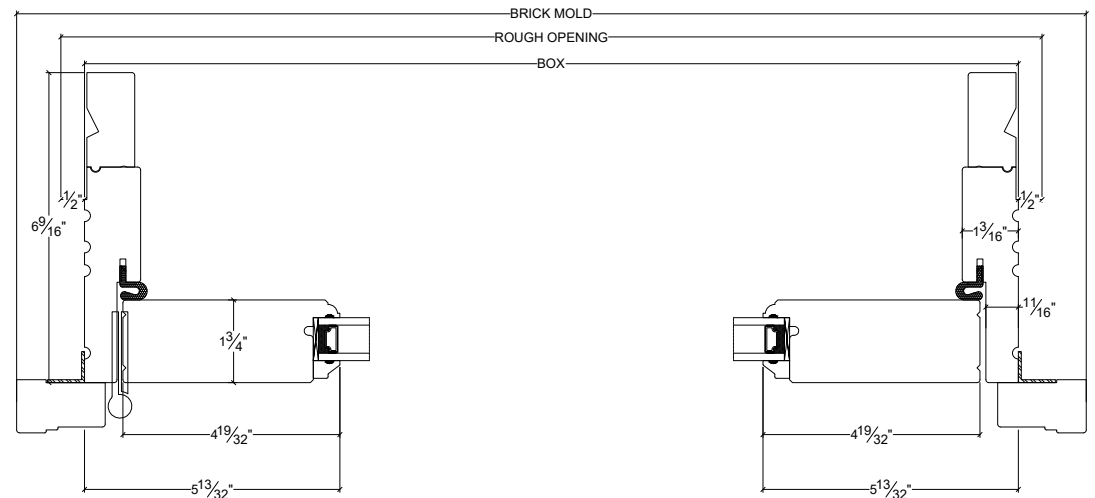

NORWOOD

WINDOWS & DOORS

French Door Outswing Triple 6 9/16" Wood Screen

Vertical

Horizontal