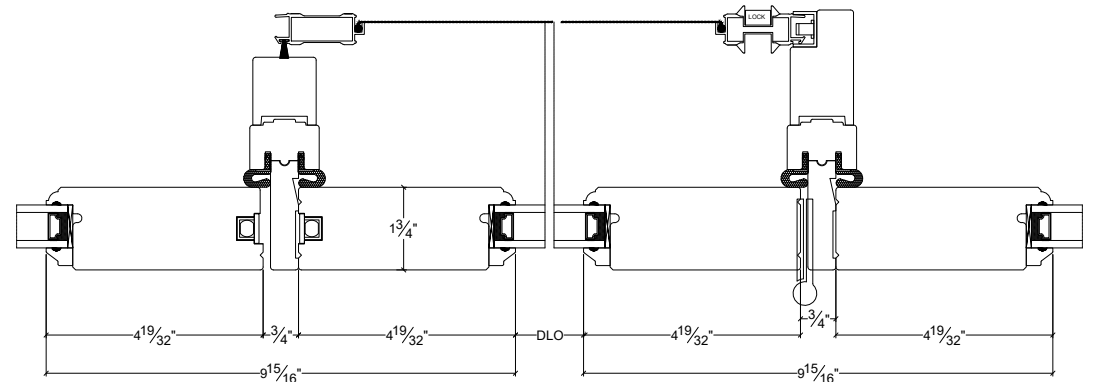

NORWOOD

WINDOWS & DOORS

French Door Outswing Triple 6 9/16" Wood Screen

Vertical

Horizontal