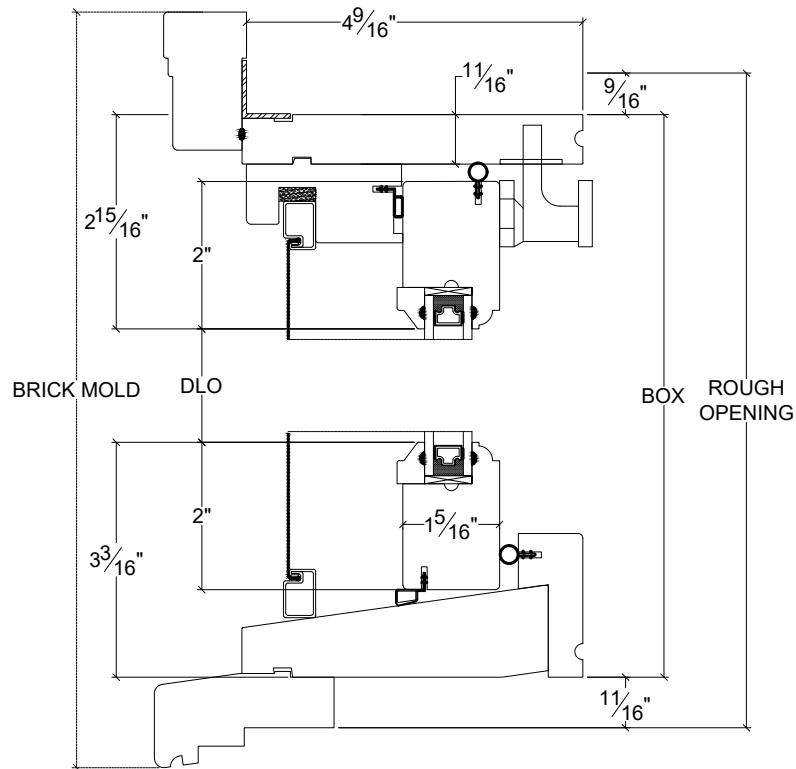

NORWOOD

WINDOWS & DOORS

Hopper Cam Handle

Vertical

Horizontal