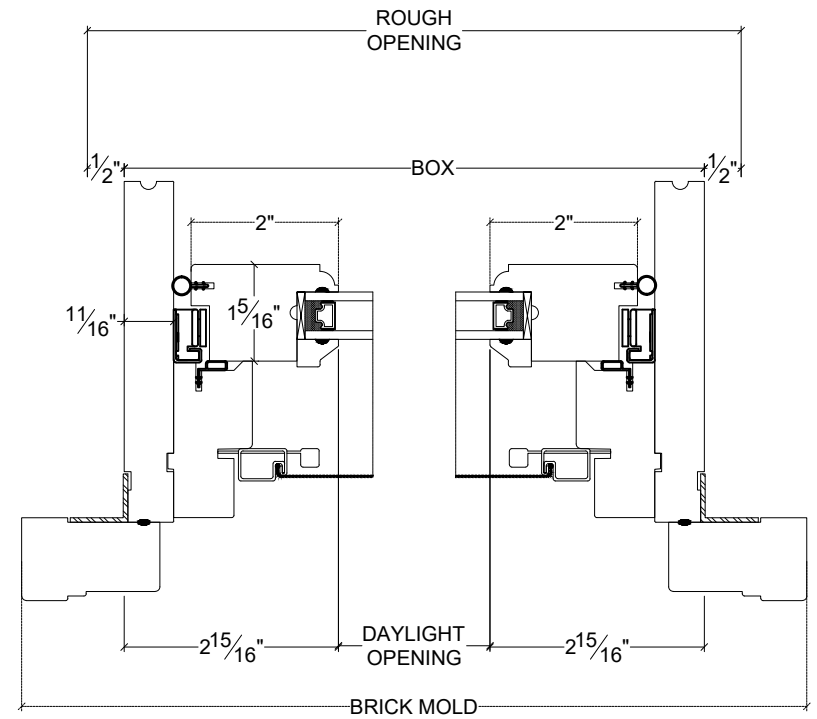

NORWOOD

WINDOWS & DOORS

Hopper Cam Handle

Vertical

Horizontal