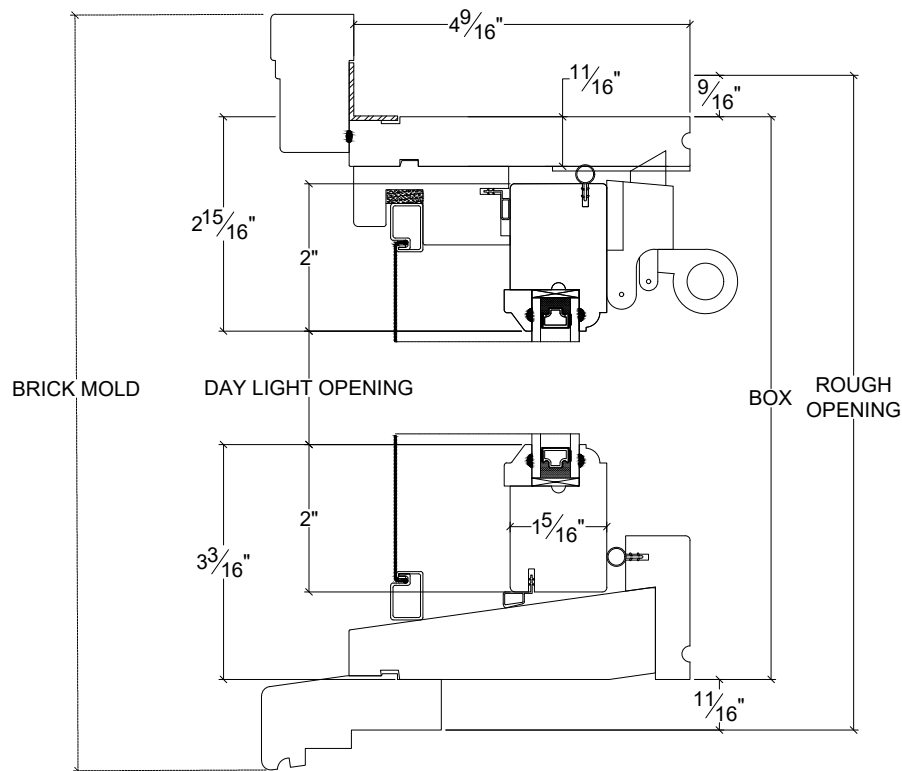

NORWOOD

WINDOWS & DOORS

Hopper Spring Catch

Vertical

Horizontal