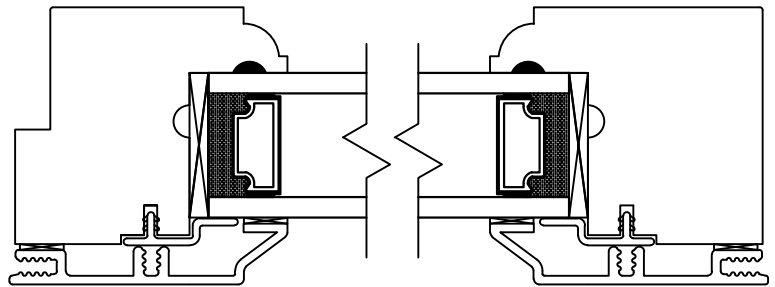

NORWOOD

WINDOWS & DOORS

Norclad Casement Sash Profile Options

Ovalo:

Square $\frac{3}{8}$ ":

Restoration:

Square $\frac{9}{16}$ ":