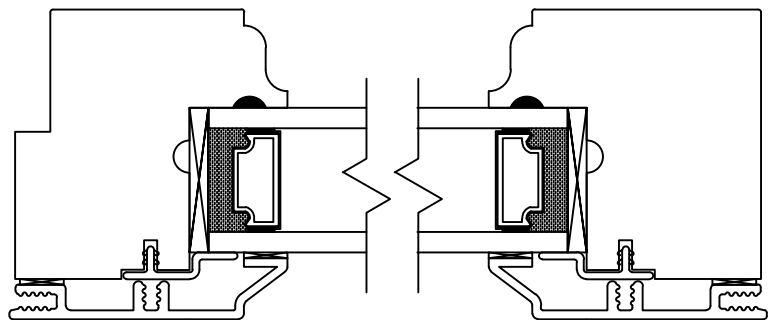

NORWOOD

WINDOWS & DOORS

Norclad Casement Sash Profile Options

Ovalo:

Square $\frac{3}{8}$ ":

Restoration:

Square $\frac{9}{16}$ ":