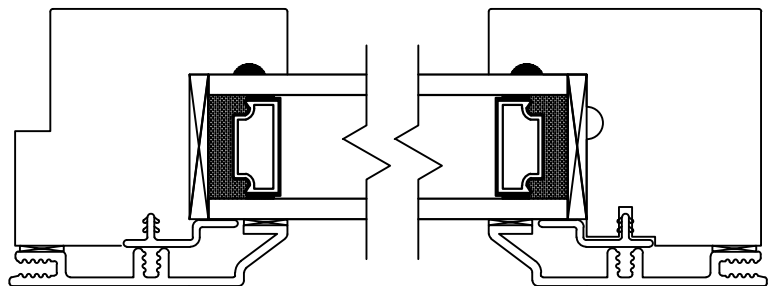

NORWOOD

WINDOWS & DOORS

Norclad Casement Sash Profile Options

Ovalo:

Square $\frac{3}{8}$ ":

Restoration:

Square $\frac{9}{16}$ ":