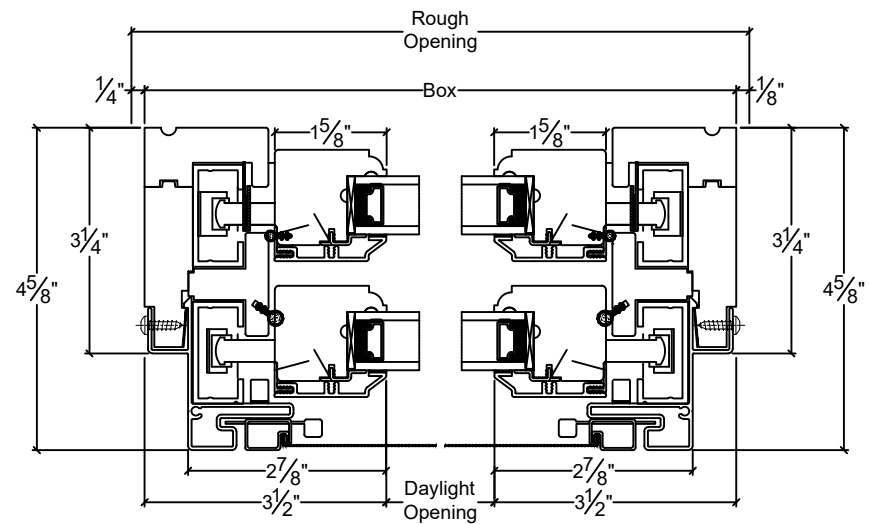

NORWOOD

WINDOWS & DOORS

Norclad Double Hung Pocket Insert

Vertical

Horizontal

NORWOOD

WINDOWS & DOORS

Norclad Double Hung Pocket Insert - Clad Sash

Vertical

Horizontal

NORWOOD

WINDOWS & DOORS

Norclad Double Hung Pocket Insert - Clad Sash & Sill

Vertical

Horizontal