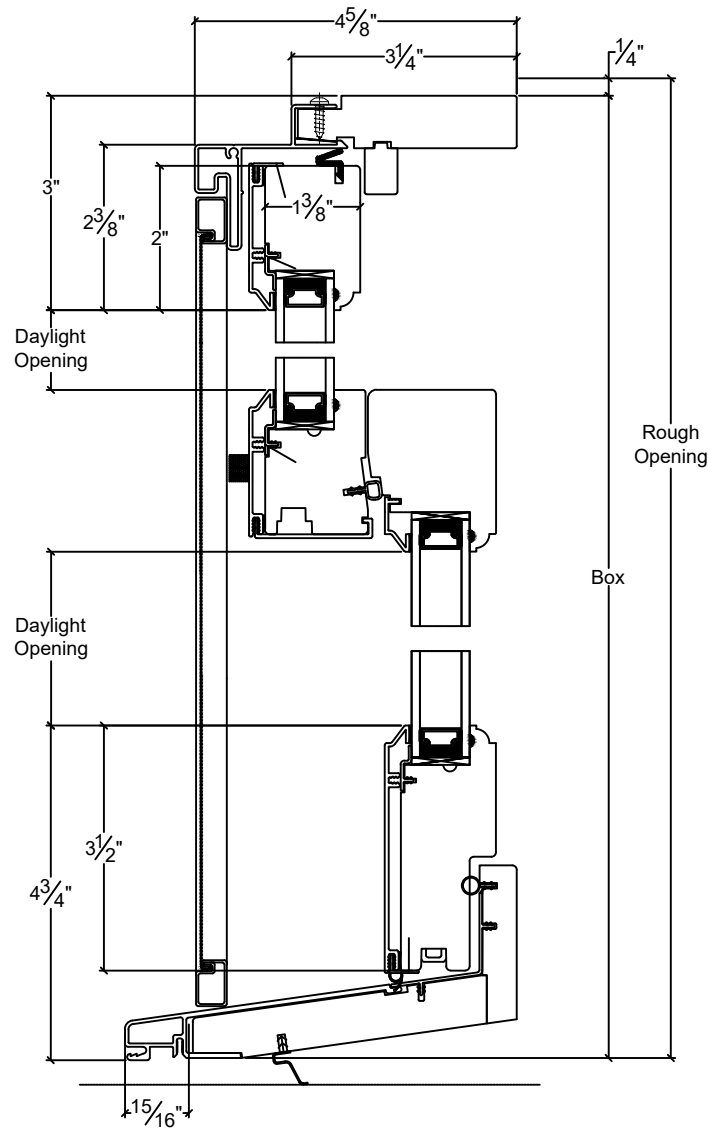

NORWOOD

WINDOWS & DOORS

Norclad Double Hung Pocket Insert

Vertical

Horizontal

NORWOOD

WINDOWS & DOORS

Norclad Double Hung Pocket Insert - Clad Sash

Vertical

Horizontal

NORWOOD

WINDOWS & DOORS

Norclad Double Hung Pocket Insert - Clad Sash & Sill

Vertical

Horizontal