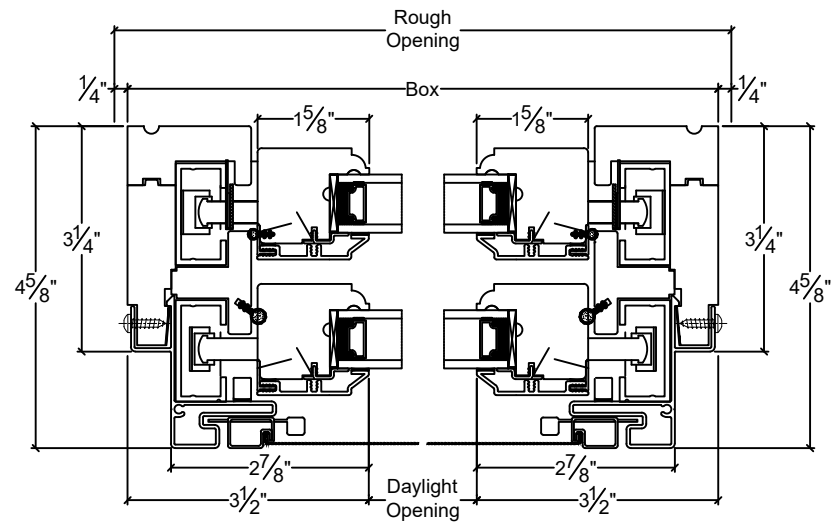

Vertical

Horizontal

NORWOOD

WINDOWS & DOORS

Norclad Double Hung Pocket Insert - Clad Sash & Sill

Vertical

Horizontal