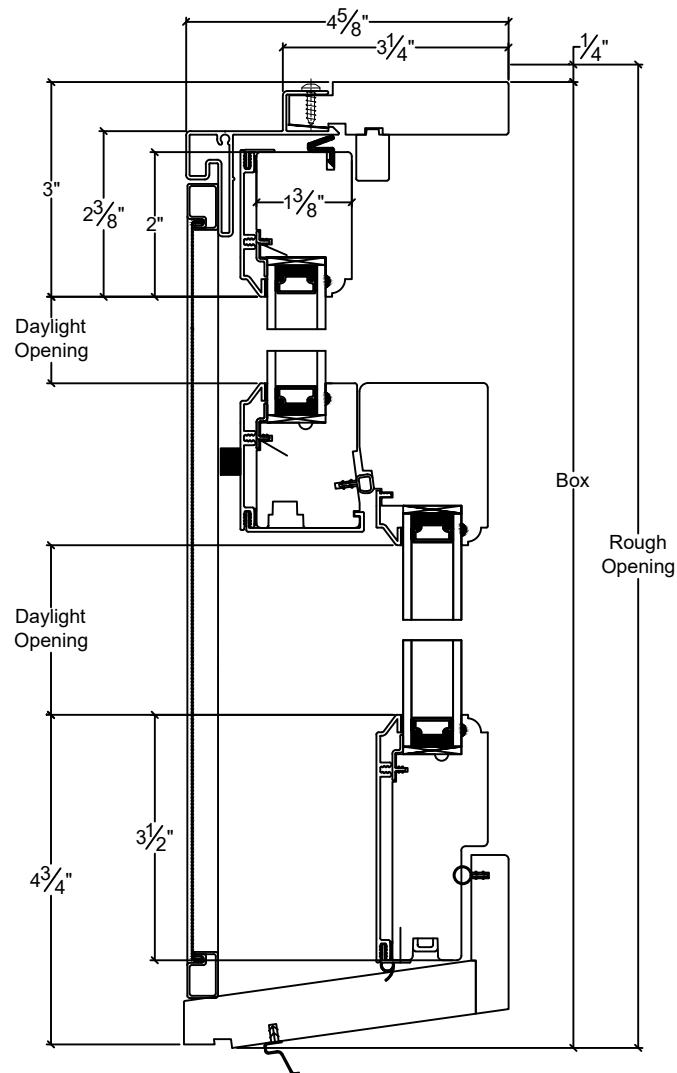

NORWOOD

WINDOWS & DOORS

Norclad Double Hung Pocket Insert

Vertical

Horizontal

NORWOOD

WINDOWS & DOORS

Norclad Double Hung Pocket Insert - Clad Sash

Vertical

Horizontal

NORWOOD

WINDOWS & DOORS

Norclad Double Hung Pocket Insert - Clad Sash & Sill

Vertical

Horizontal