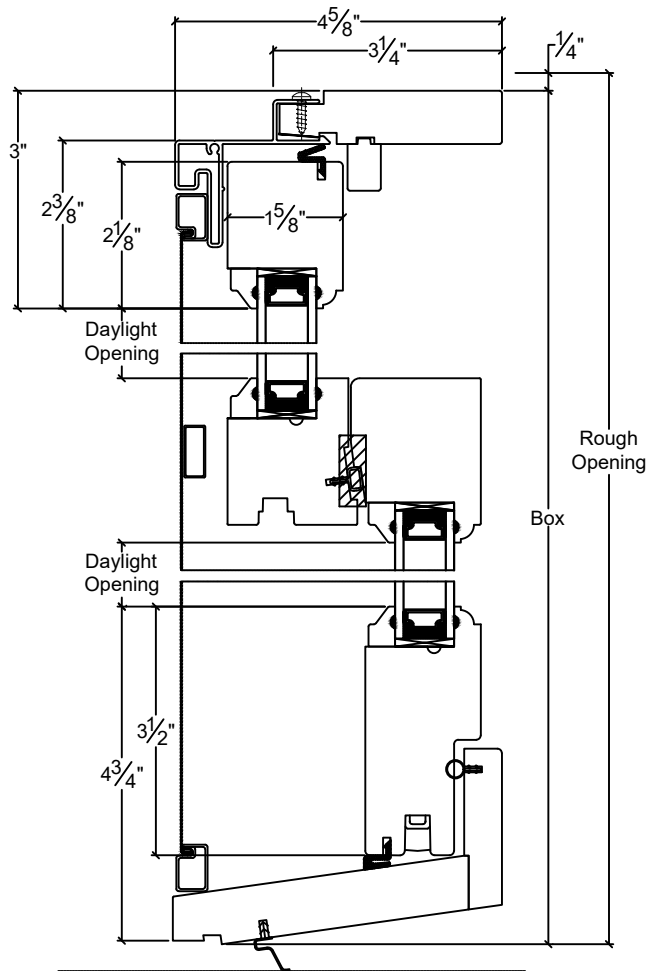

NORWOOD

WINDOWS & DOORS

Norclad Double Hung Pocket Insert

Vertical

Horizontal

NORWOOD

WINDOWS & DOORS

Norclad Double Hung Pocket Insert - Clad Sash

Vertical

Horizontal

NORWOOD

WINDOWS & DOORS

Norclad Double Hung Pocket Insert - Clad Sash & Sill

Vertical

Horizontal