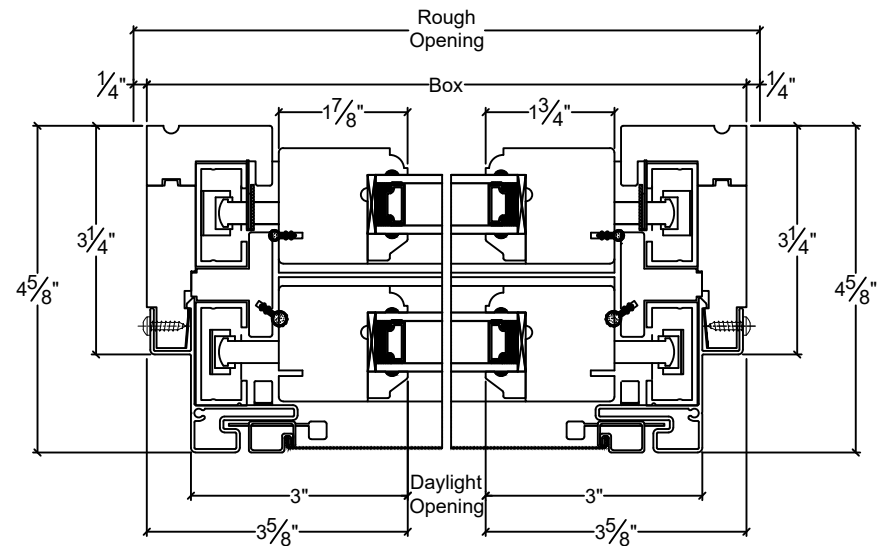

NORWOOD

WINDOWS & DOORS

Norclad Double Hung Pocket Insert

Vertical

Horizontal

NORWOOD

WINDOWS & DOORS

Norclad Double Hung Pocket Insert - Clad Sash

Vertical

Horizontal

NORWOOD

WINDOWS & DOORS

Norclad Double Hung Pocket Insert - Clad Sash & Sill

Vertical

Horizontal