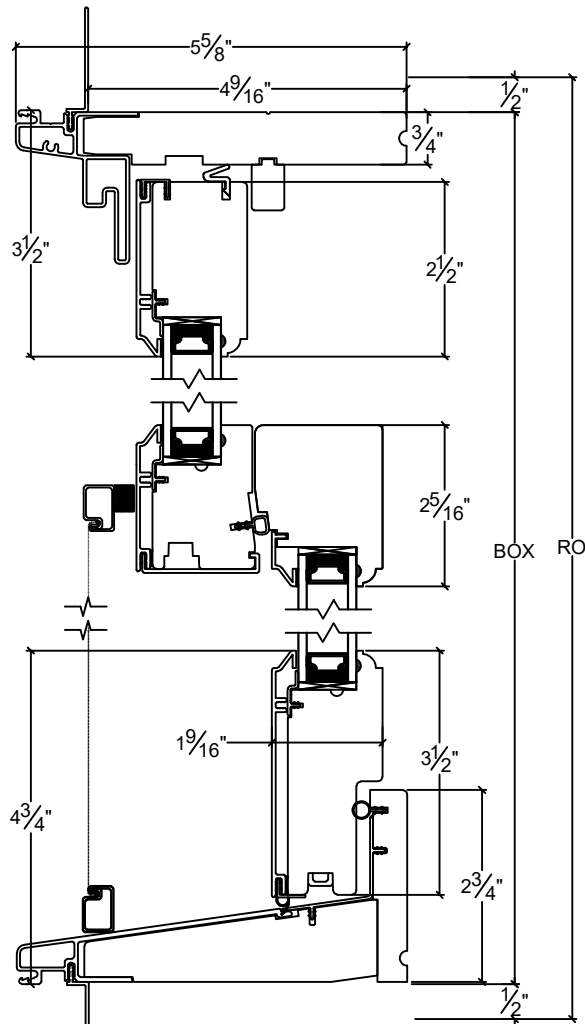

NORWOOD

WINDOWS & DOORS

Norclad Double & Single Hung Half Aluminum Screen Cross Section

Vertical

Top Sash

Bottom Sash

Horizontal