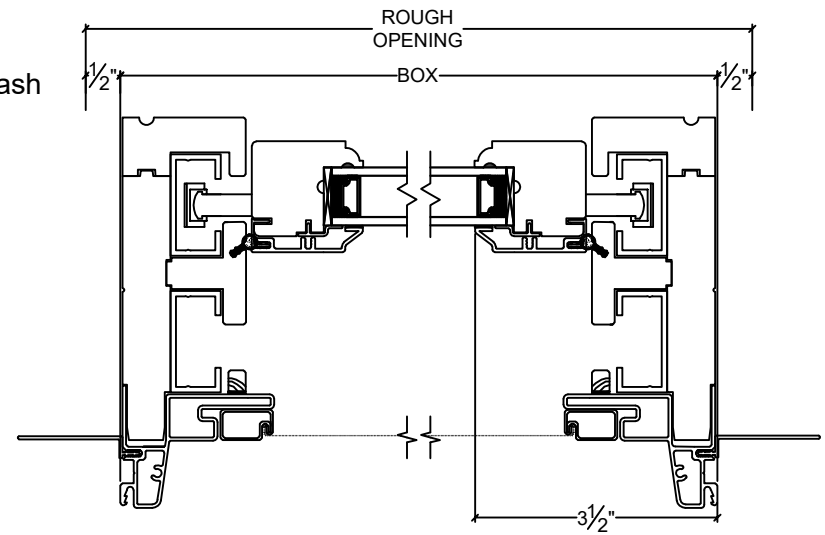

NORWOOD

WINDOWS & DOORS

Norclad Double & Single Hung Half Aluminum Screen Cross Section

Vertical

Top Sash

Bottom Sash

Horizontal