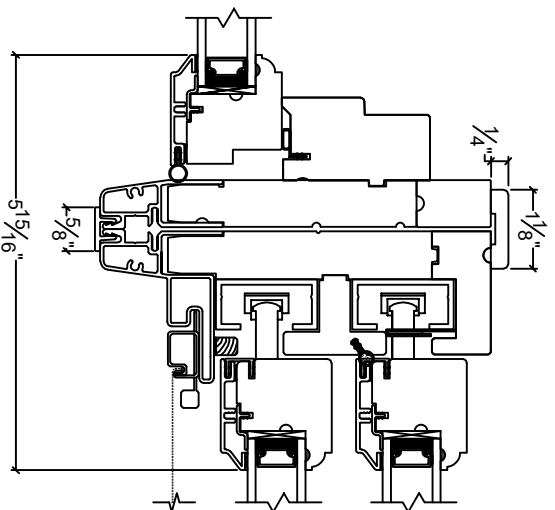

## WINDOWS & DOORS

Norclad Double & Single Hung Mulling Details

PICTURE SASH / DH500 CLAD MULL  
4 9/16" JAMB

PICTURE SASH / DH500 CLAD MULL  
4 9/16" JAMB c/w FILLER

PICTURE SASH / DH500 CLAD MULL  
6 9/16" JAMB c/w POCKET