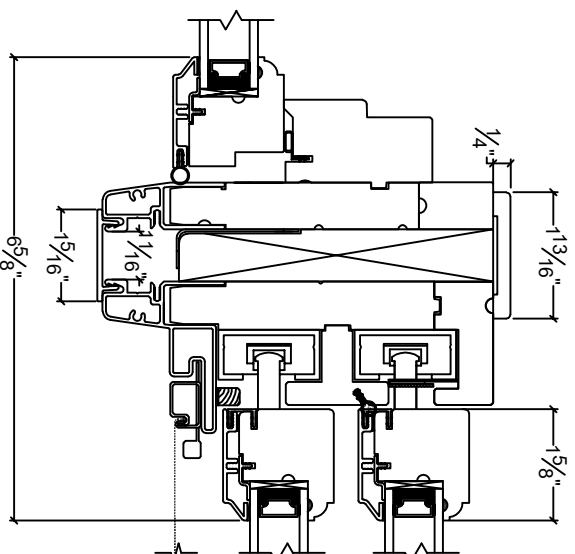

## WINDOWS & DOORS

Norclad Double & Single Hung Mulling Details

PICTURE SASH / DH500 CLAD MULL  
4 9/16" JAMB

PICTURE SASH / DH500 CLAD MULL  
4 9/16" JAMB c/w FILLER

PICTURE SASH / DH500 CLAD MULL  
6 9/16" JAMB c/w POCKET