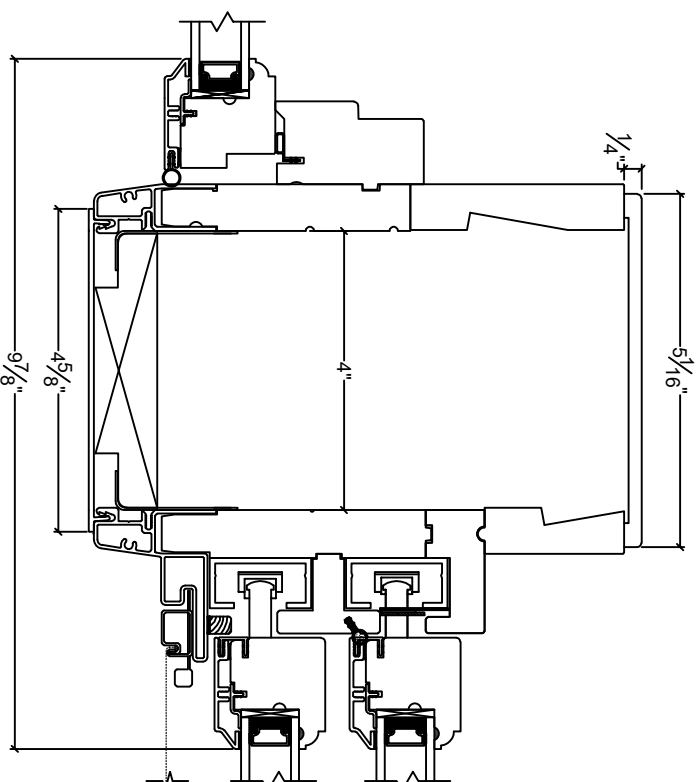

## WINDOWS & DOORS

Norclad Double & Single Hung Mulling Details

PICTURE SASH / DH500 CLAD MULL  
4 9/16" JAMB

PICTURE SASH / DH500 CLAD MULL  
4 9/16" JAMB c/w FILLER

PICTURE SASH / DH500 CLAD MULL  
6 9/16" JAMB c/w POCKET