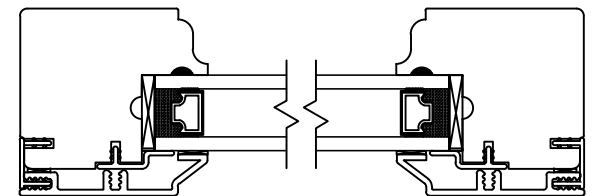

NORWOOD

WINDOWS & DOORS

Norclad Double & Single Hung Sash Profile Options

Ovalo:

Square $\frac{3}{8}$ "

Restoration