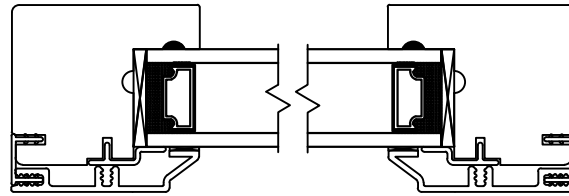

NORWOOD

WINDOWS & DOORS

Norclad Double & Single Hung Sash Profile Options

Ovalo:

Square $\frac{3}{8}$ "

Restoration