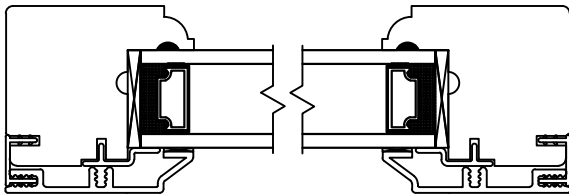

NORWOOD

WINDOWS & DOORS

Norclad Double & Single Hung Sash Profile Options

Ovalo:

Square $\frac{3}{8}$ "

Restoration