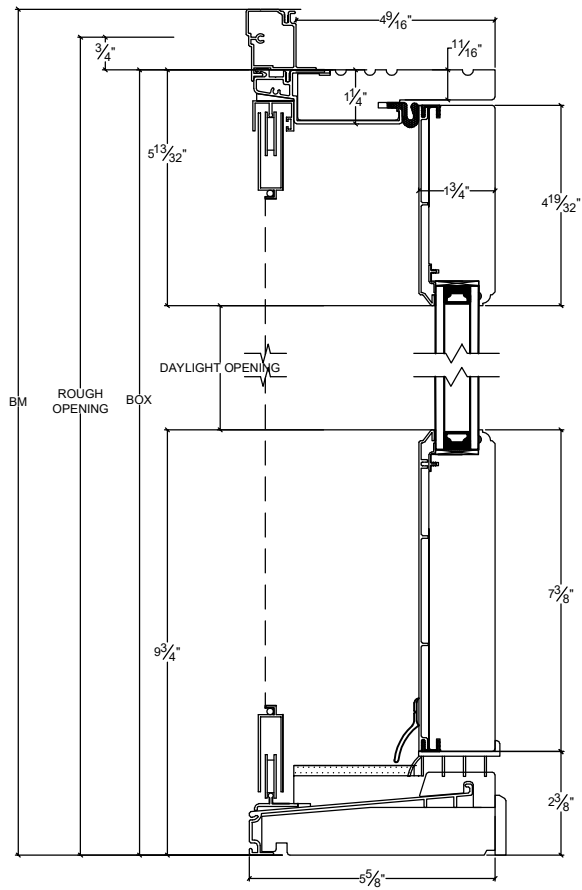

## Norclad French Door Inswing Double 4 9/16" Aluminum Screen

Vertical

Horizontal