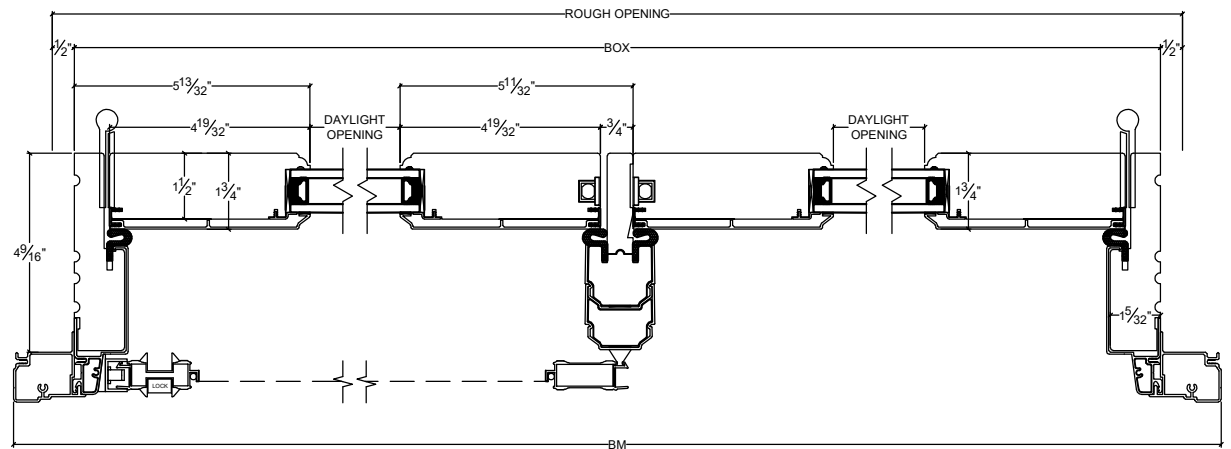

## Norclad French Door Inswing Double 4 9/16" Aluminum Screen

Vertical

Horizontal