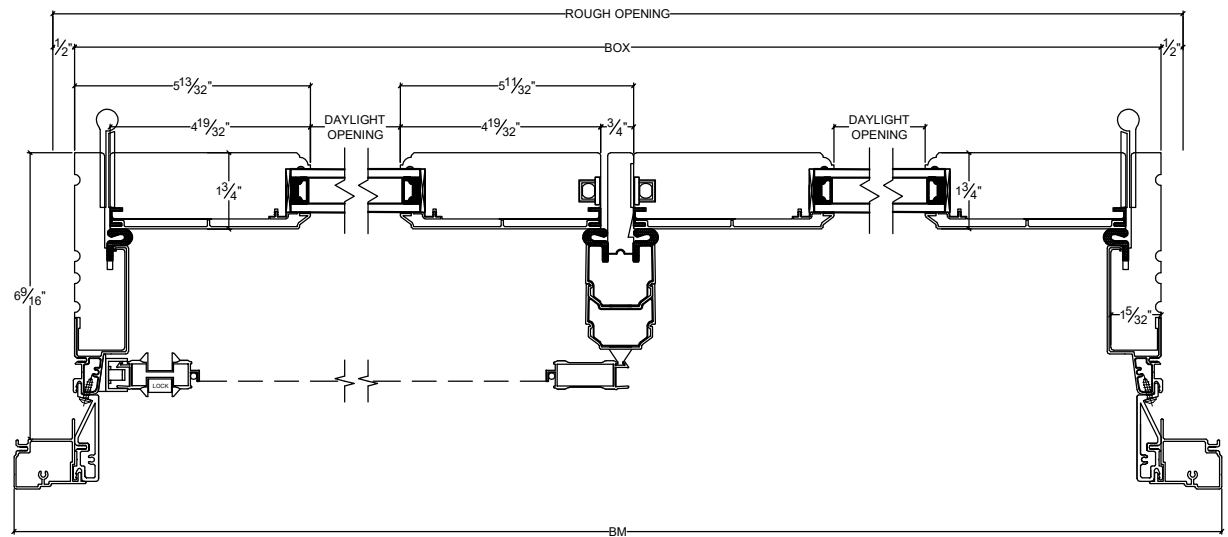

NORWOOD

WINDOWS & DOORS

Norclad French Door Inswing Double 6 9/16" Aluminum Screen

Vertical

Horizontal