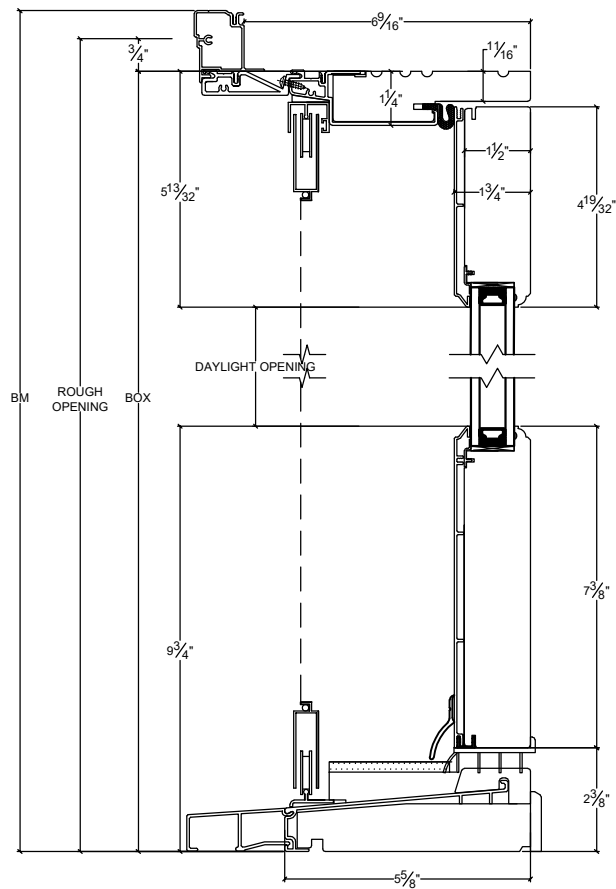

NORWOOD

WINDOWS & DOORS

Norclad French Door Inswing Double 6 9/16" Aluminum Screen

Vertical

Horizontal