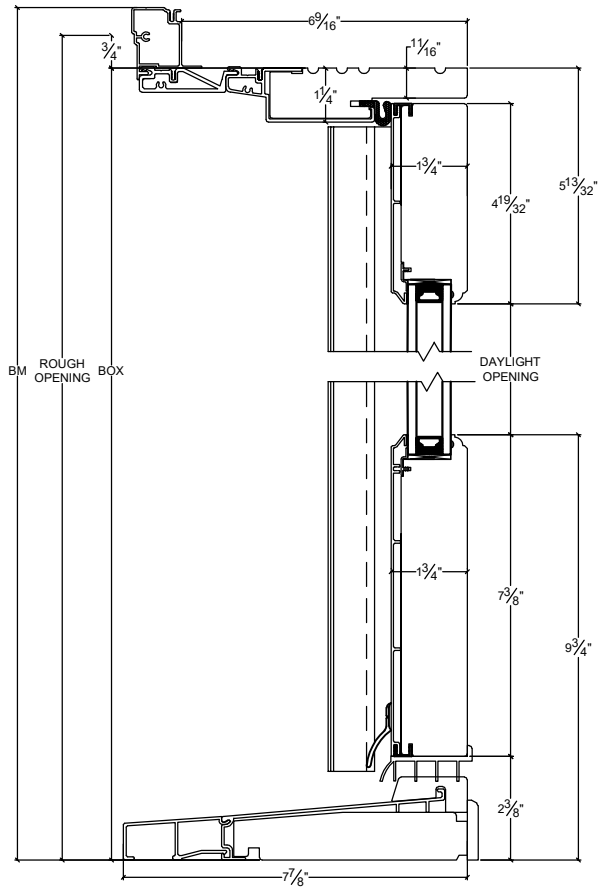

NORWOOD

WINDOWS & DOORS

Norclad French Door Inswing Double 6 9/16"

Vertical

Horizontal