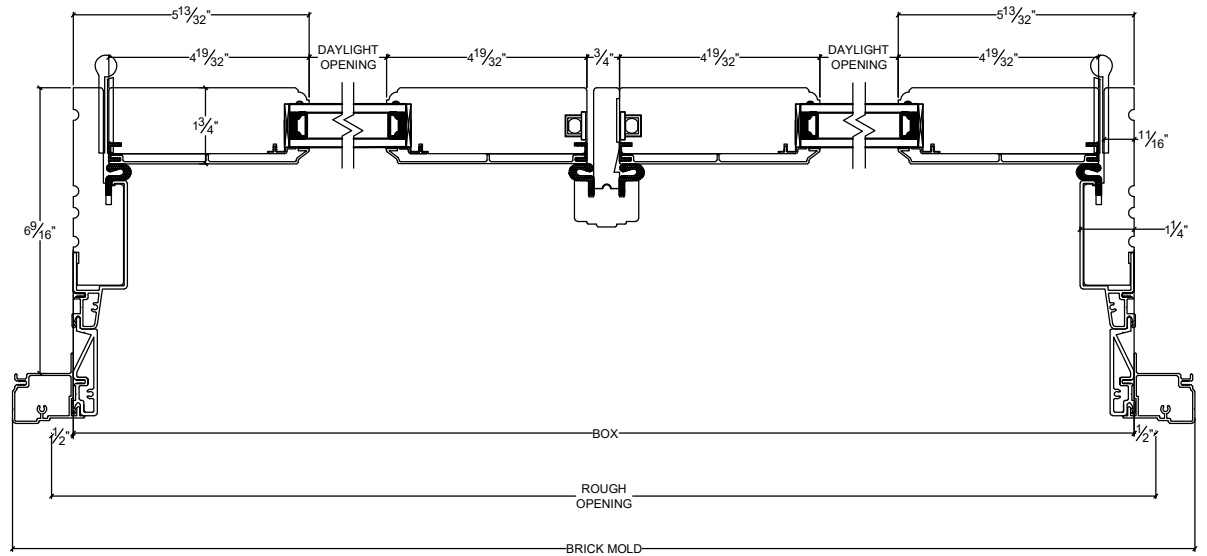

NORWOOD

WINDOWS & DOORS

Norclad French Door Inswing Double 6 9/16"

Vertical

Horizontal