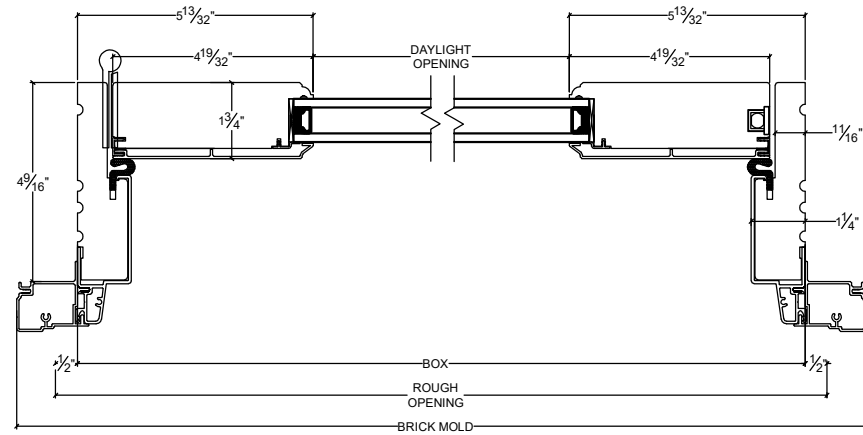

NORWOOD

WINDOWS & DOORS

Norclad French Door Inswing Single 4 9/16"

Vertical

Horizontal