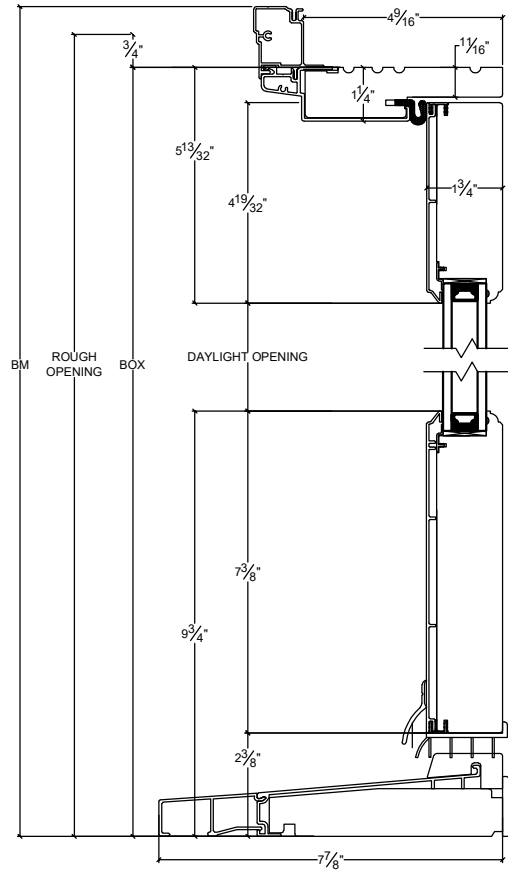

NORWOOD

WINDOWS & DOORS

Norclad French Door Inswing Single 4 9/16"

Vertical

Horizontal