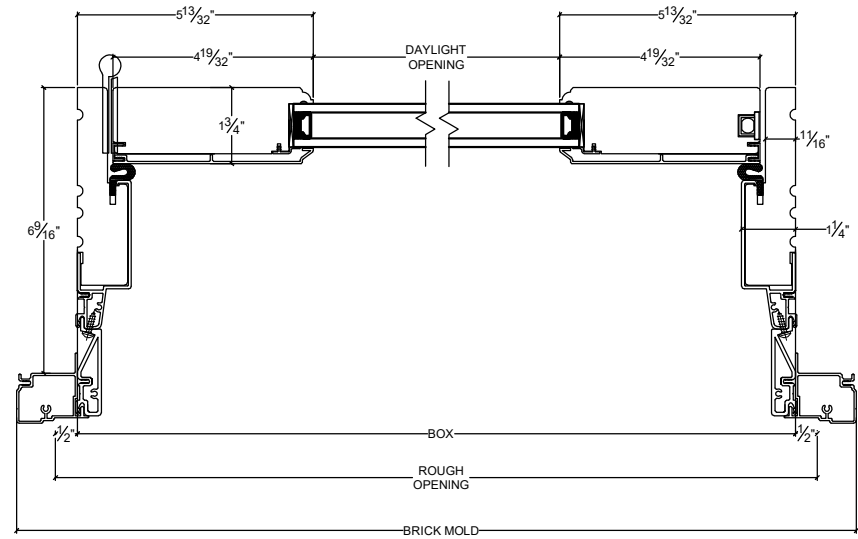

NORWOOD

WINDOWS & DOORS

Norclad French Door Inswing Single 6 9/16"

Vertical

Horizontal