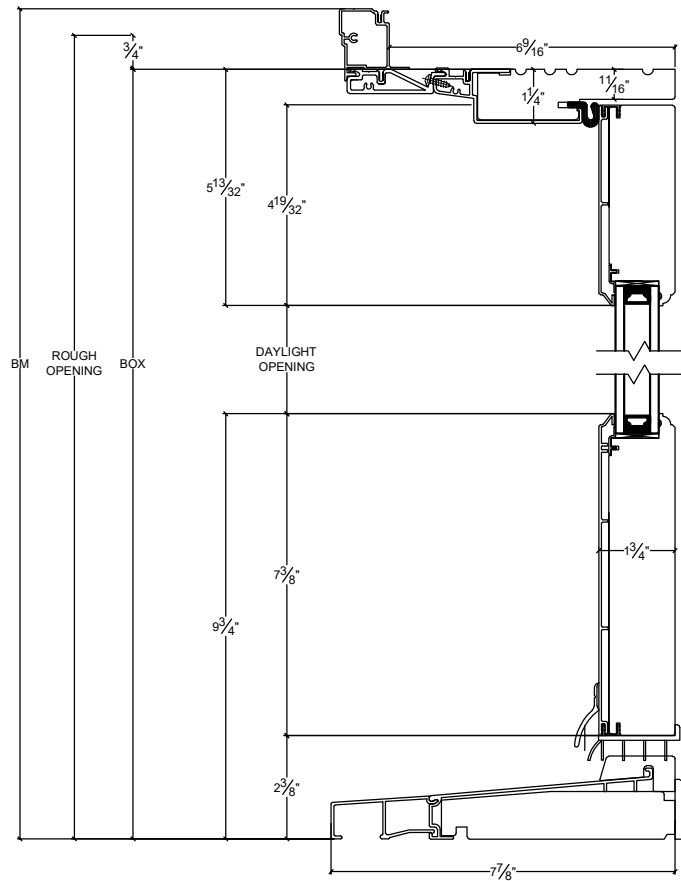

NORWOOD

WINDOWS & DOORS

Norclad French Door Inswing Single 6 9/16"

Vertical

Horizontal