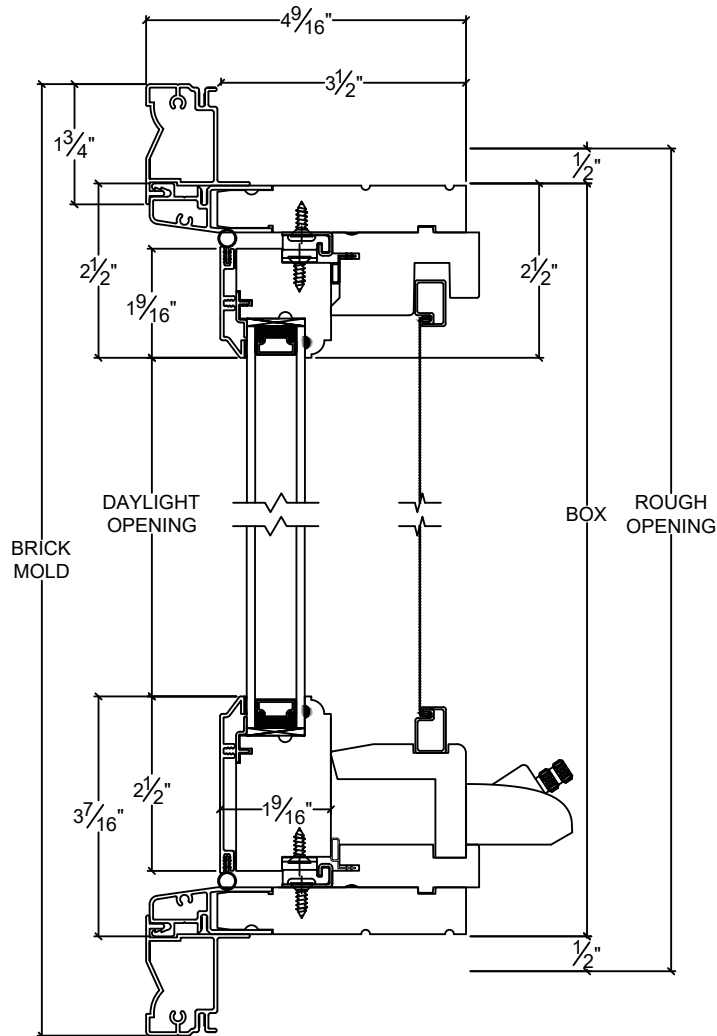

NORWOOD

WINDOWS & DOORS

Norclad Operating w/ Nailing Fin

Vertical

Horizontal

NORWOOD

WINDOWS & DOORS

Norclad Operating w/ EM 718 Casing

Vertical

Horizontal