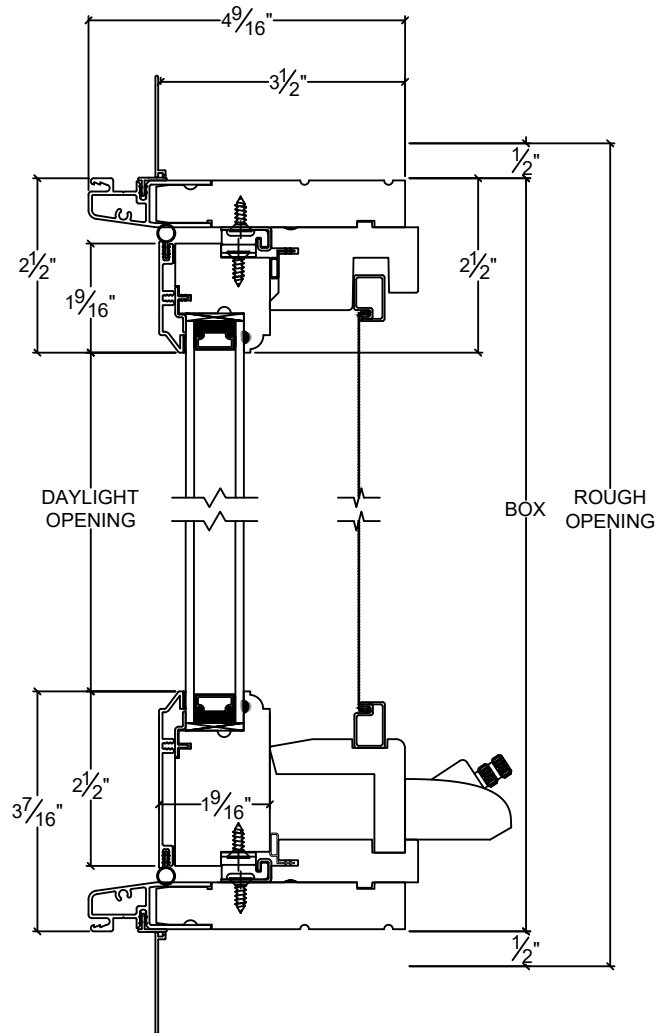

NORWOOD

WINDOWS & DOORS

Norclad Operating w/ Nailing Fin

Vertical

Horizontal

NORWOOD

WINDOWS & DOORS

Norclad Operating w/ EM 718 Casing

Vertical

Horizontal