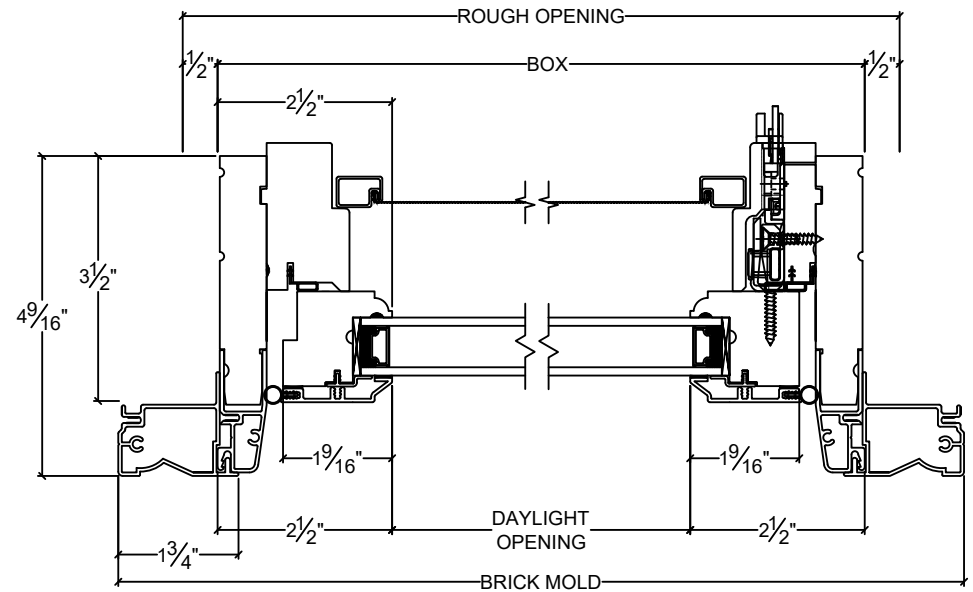

NORWOOD

WINDOWS & DOORS

Norclad Operating w/ Nailing Fin

Vertical

Horizontal

NORWOOD

WINDOWS & DOORS

Norclad Operating w/ EM 718 Casing

Vertical

Horizontal