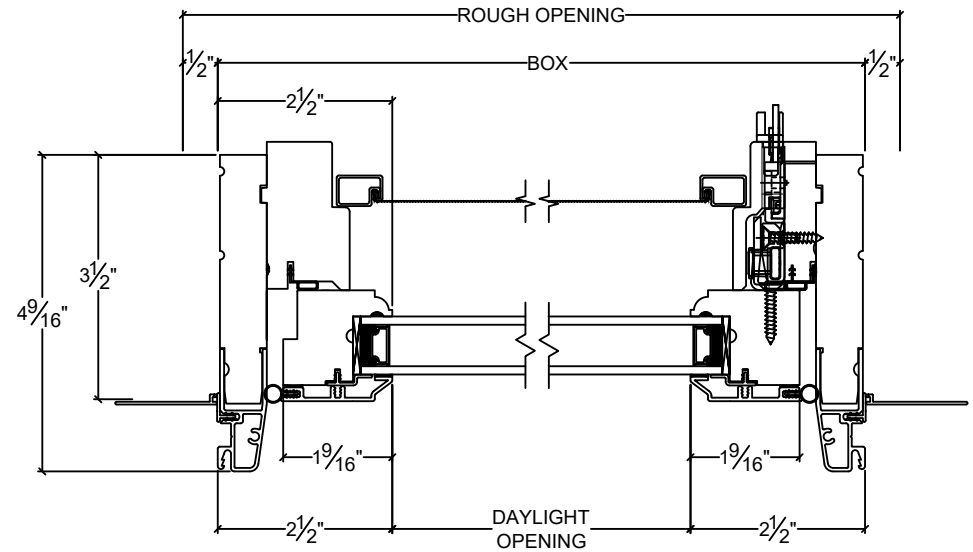

NORWOOD

WINDOWS & DOORS

Norclad Operating w/ Nailing Fin

Vertical

Horizontal

NORWOOD

WINDOWS & DOORS

Norclad Operating w/ EM 718 Casing

Vertical

Horizontal