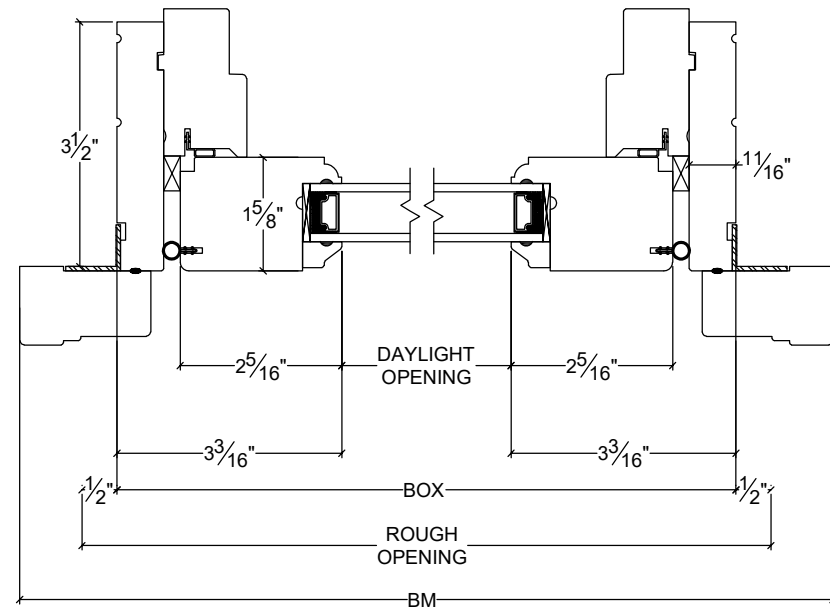

NORWOOD

WINDOWS & DOORS

Octagon Fixed - Ovalo

Vertical

Horizontal