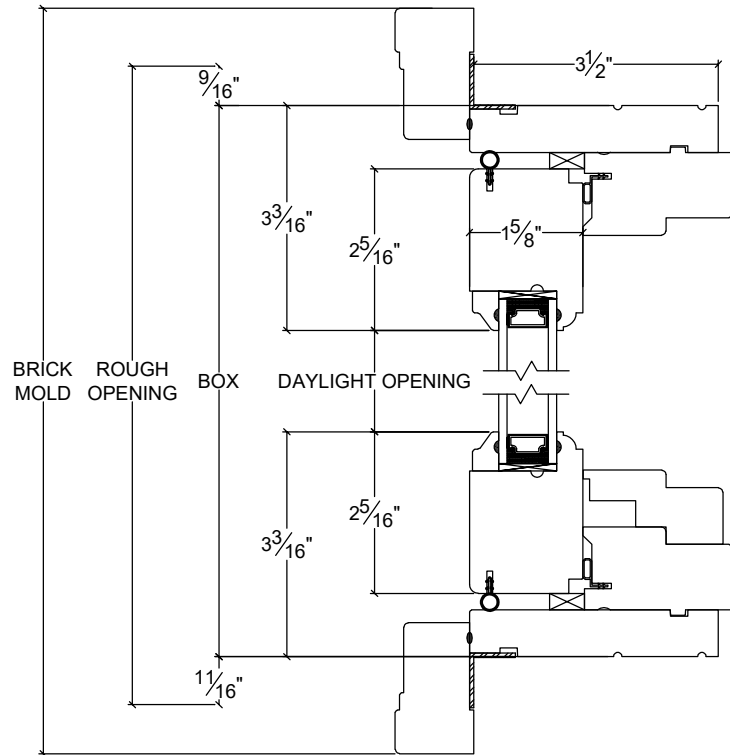

NORWOOD

WINDOWS & DOORS

Octagon Fixed - Ovalo

Vertical

Horizontal