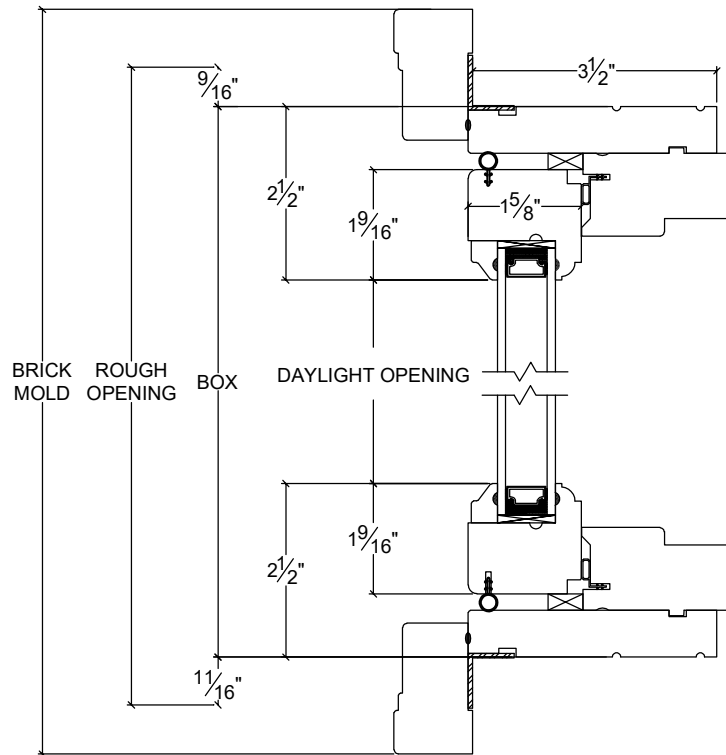

NORWOOD

WINDOWS & DOORS

Octagon Sash Stop - Oval

Vertical

Horizontal