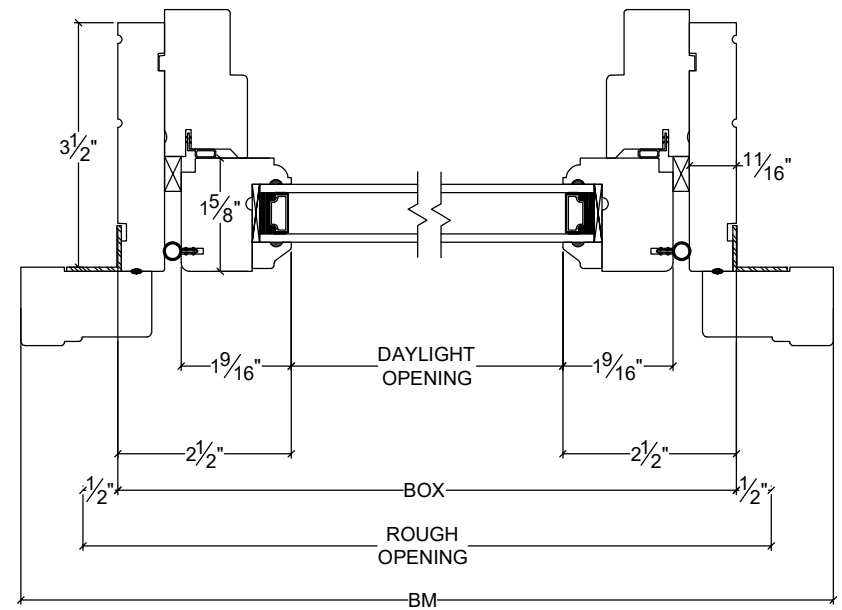

NORWOOD

WINDOWS & DOORS

Octagon Sash Stop - Oval

Vertical

Horizontal