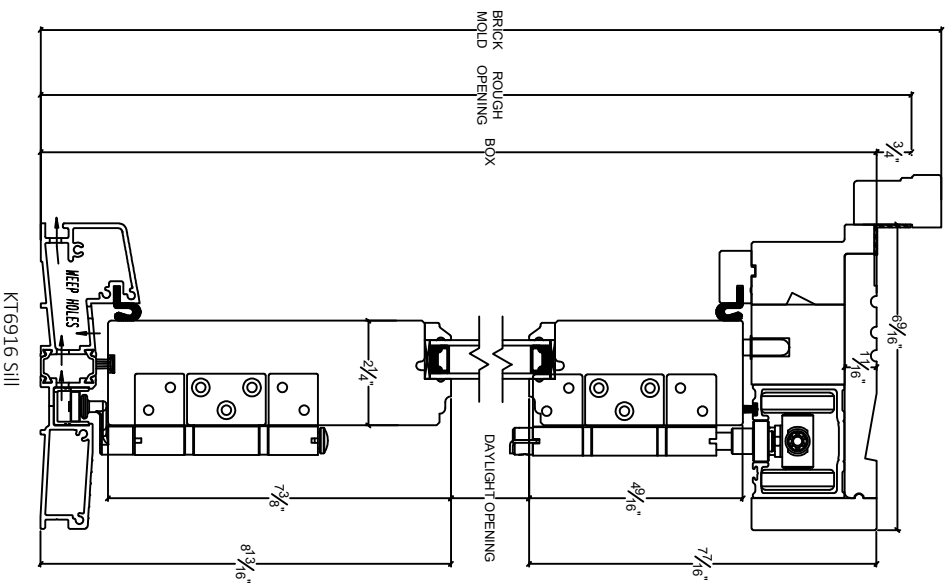

NORWOOD

WINDOWS & DOORS

Folding Door Inswing 6 9/16" - 2 1/4" Panel Sill Options

Vertical

Flush To Finish Floor Option

Vertical