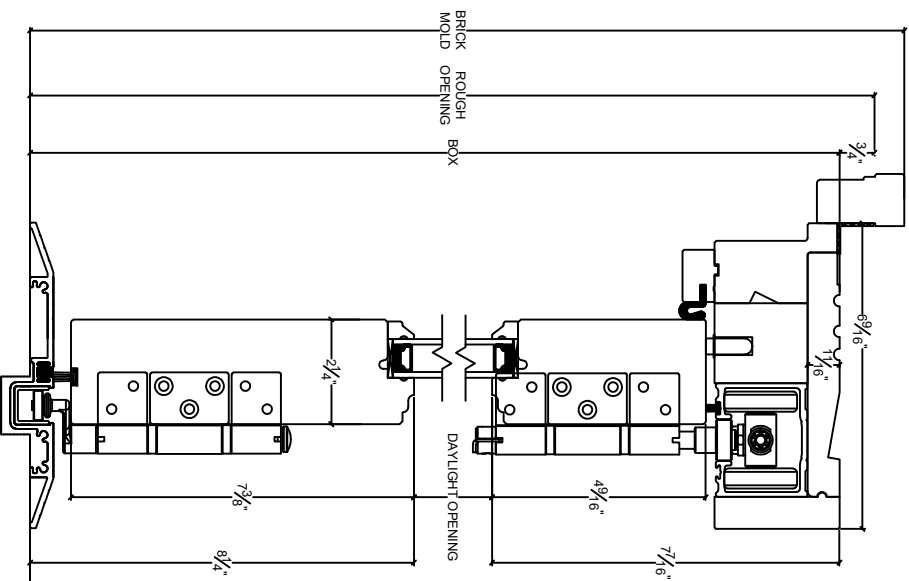

NORWOOD

WINDOWS & DOORS

Folding Door Inswing 6 9/16" - 2 1/4" Panel Sill Options

Vertical

Flush To Finish Floor Option

Vertical