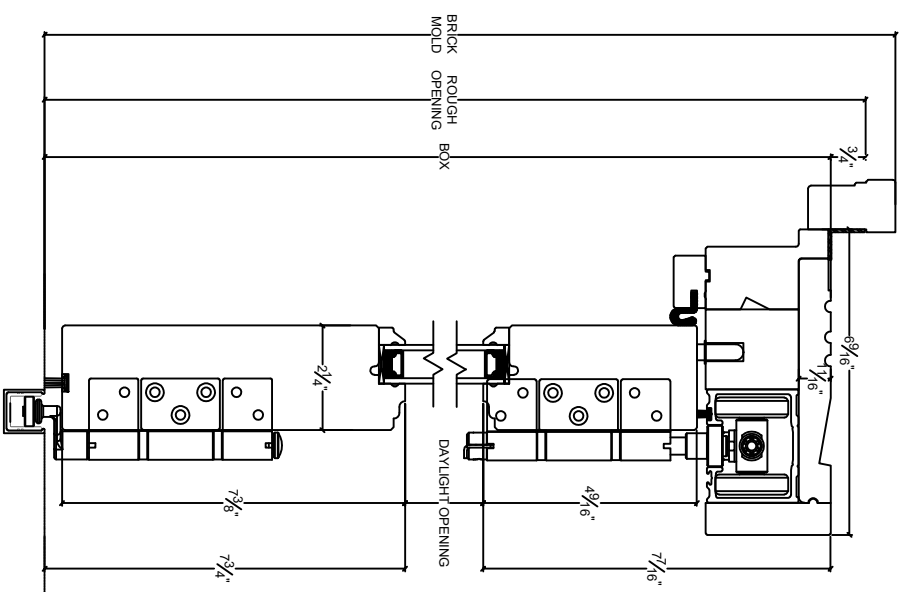

NORWOOD

WINDOWS & DOORS

Folding Door Inswing 6 9/16" - 2 1/4" Panel Sill Options

Vertical

Flush To Finish Floor Option

Vertical