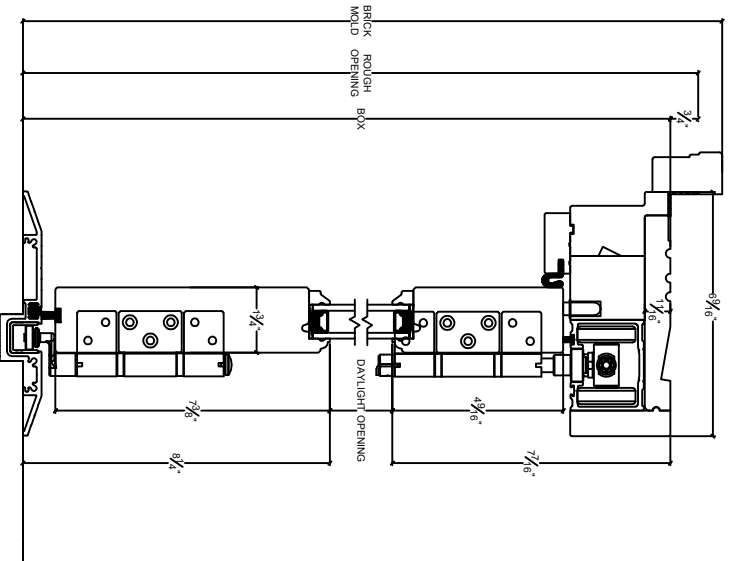

NORWOOD

WINDOWS & DOORS

Folding Door Inswing 6 9/16" Sill Options

Vertical

Flush To Finish Floor Option

KT788 ADA Low Profile Sill

Vertical