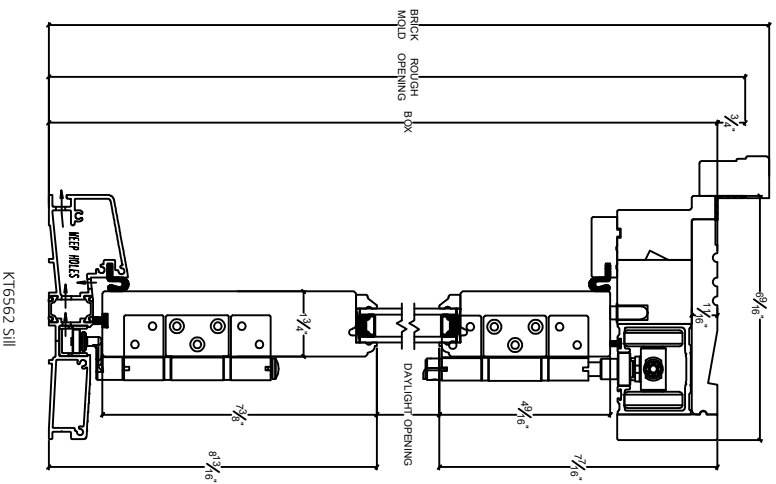

NORWOOD

WINDOWS & DOORS

Folding Door Inswing 6 9/16" Sill Options

Vertical

Flush To Finish Floor Option

KT788 ADA Low Profile Sill

Vertical