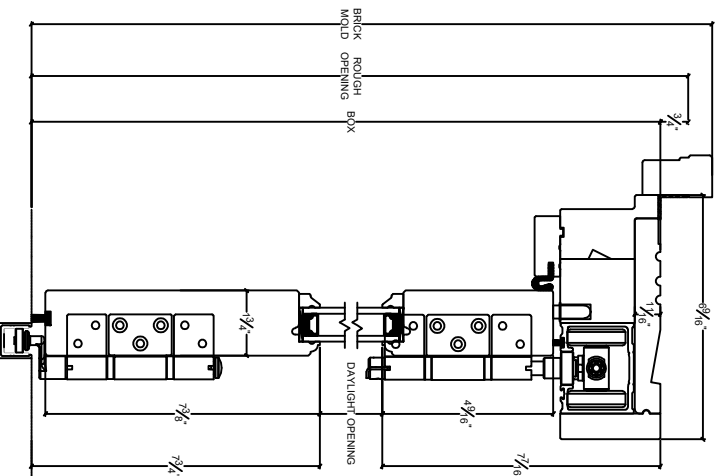

NORWOOD

WINDOWS & DOORS

Folding Door Inswing 6 9/16" Sill Options

Vertical

Flush To Finish Floor Option

KT788 ADA Low Profile Sill

Vertical