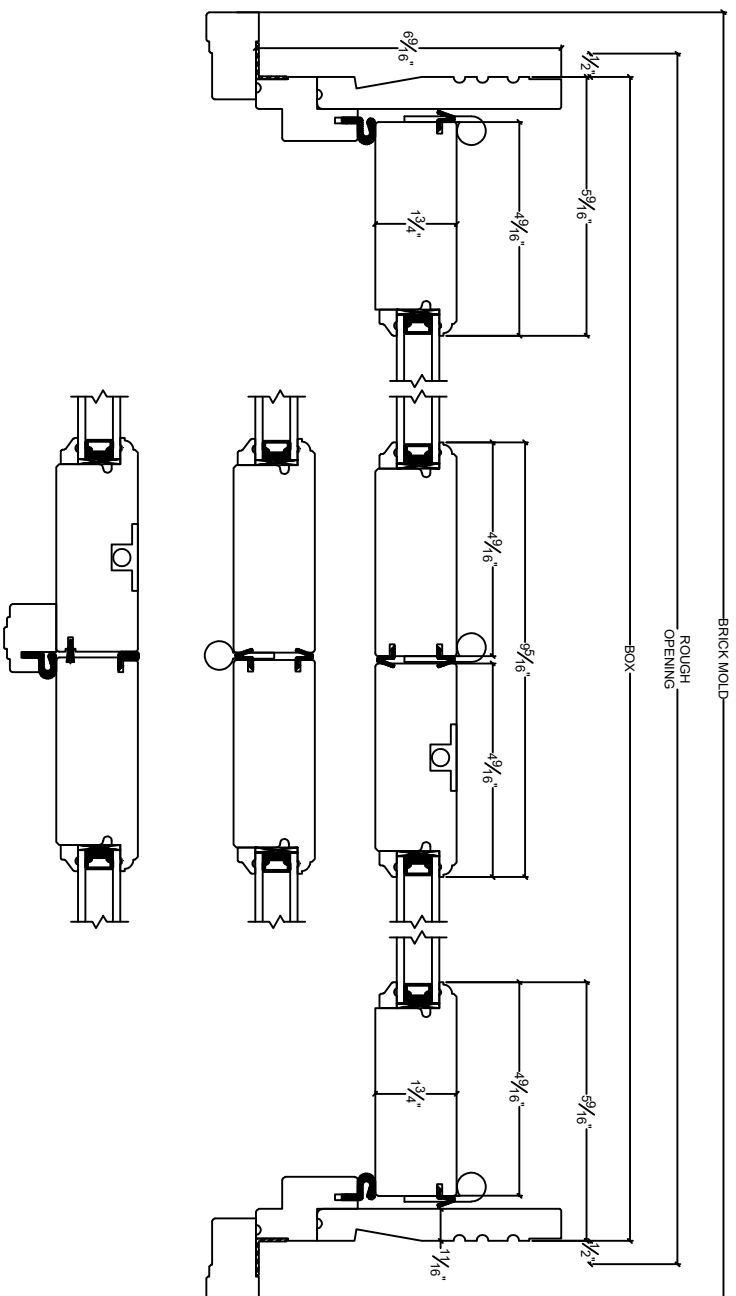

NORWOOD

WINDOWS & DOORS

Folding Door Inswing 6 9/16"

* VARIOUS INTERMEDIATE STILE COMBINATIONS *

Horizontal