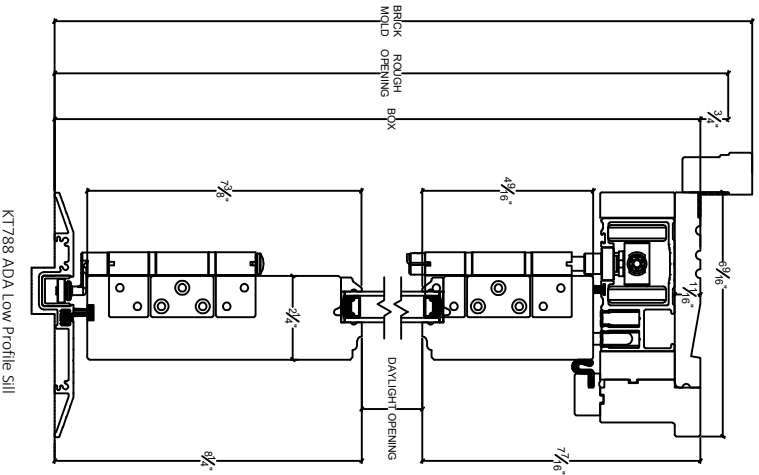

NORWOOD

WINDOWS & DOORS

Folding Door Outswing 6 9/16" - 2 1/4" Panel Sill Options

Vertical

Vertical