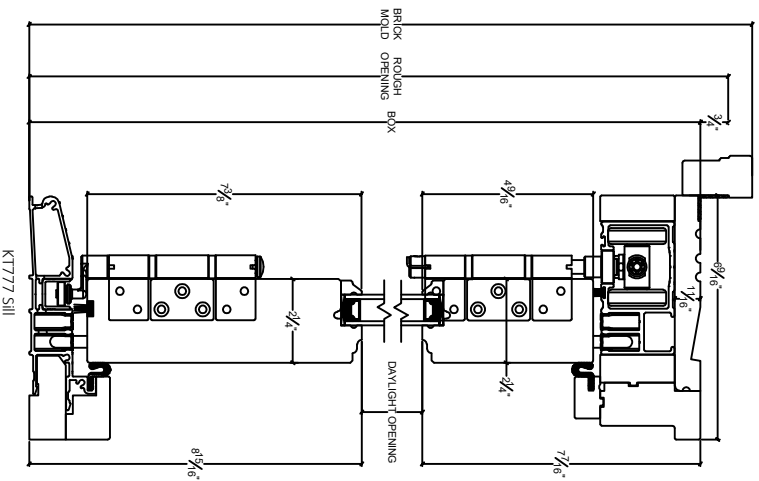

NORWOOD

WINDOWS & DOORS

Folding Door Outswing 6 9/16" - 2 1/4" Panel Sill Options

Vertical

Vertical