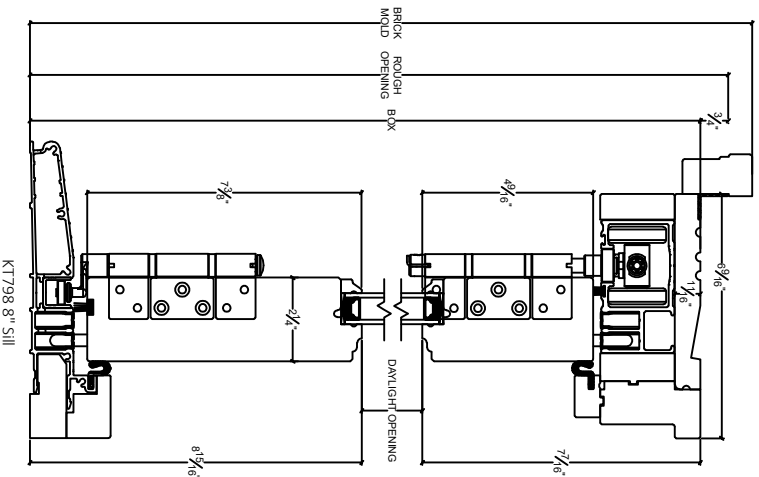

NORWOOD

WINDOWS & DOORS

Folding Door Outswing 6 9/16" - 2 1/4" Panel Sill Options

Vertical

Vertical