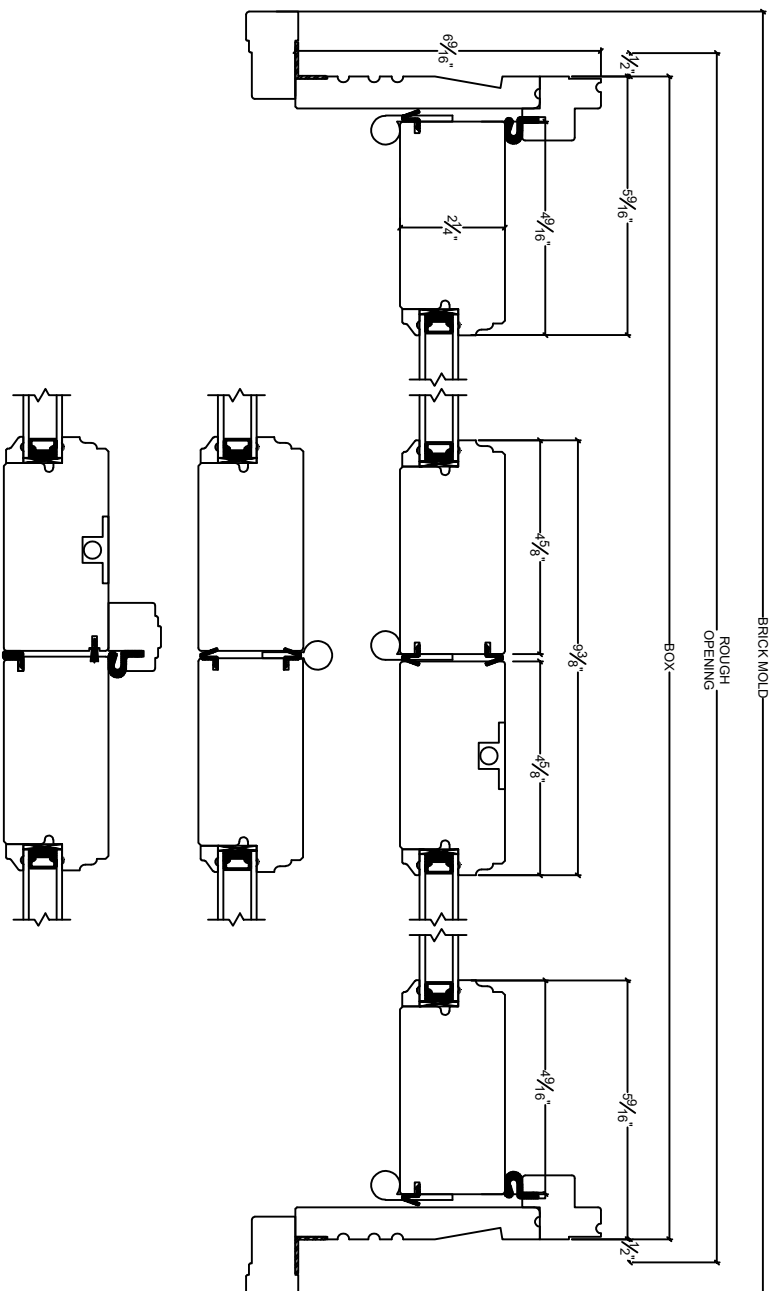

## WINDOWS & DOORS

Folding Door Outswing 6 9/16" - 2 1/4" Panel

\* VARIOUS INTERMEDIATE STILE COMBINATIONS \*

Horizontal