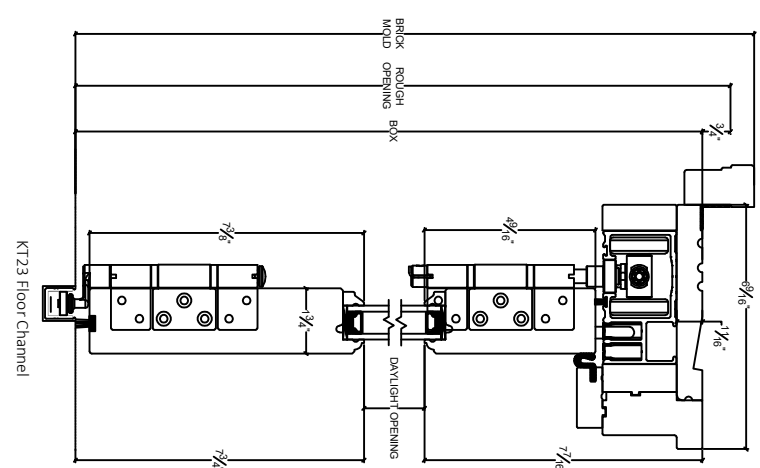

NORWOOD

WINDOWS & DOORS

Folding Door Outswing 6 9/16" Sill Options

Vertical

Vertical