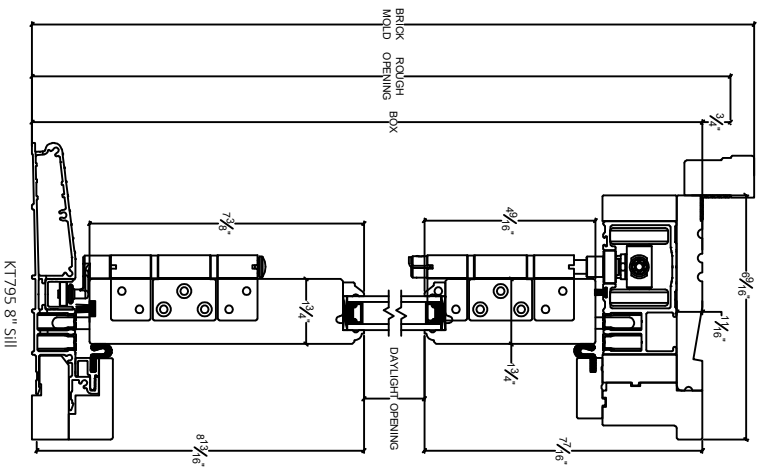

NORWOOD

WINDOWS & DOORS

Folding Door Outswing 6 9/16" Sill Options

Vertical

Vertical