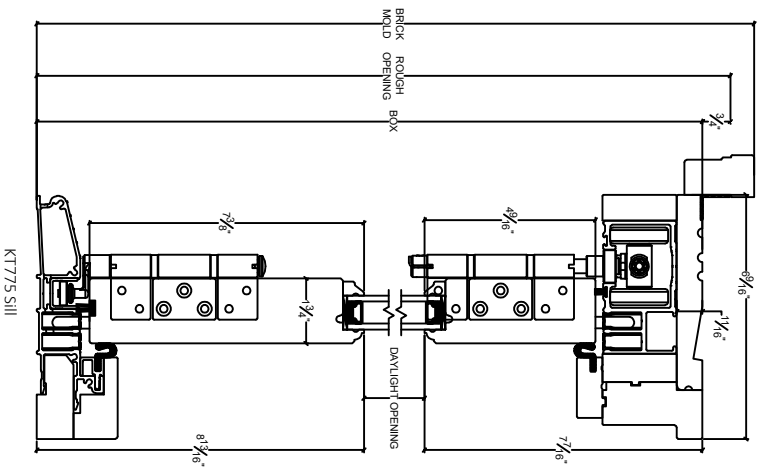

NORWOOD

WINDOWS & DOORS

Folding Door Outswing 6 9/16" Sill Options

Vertical

Vertical