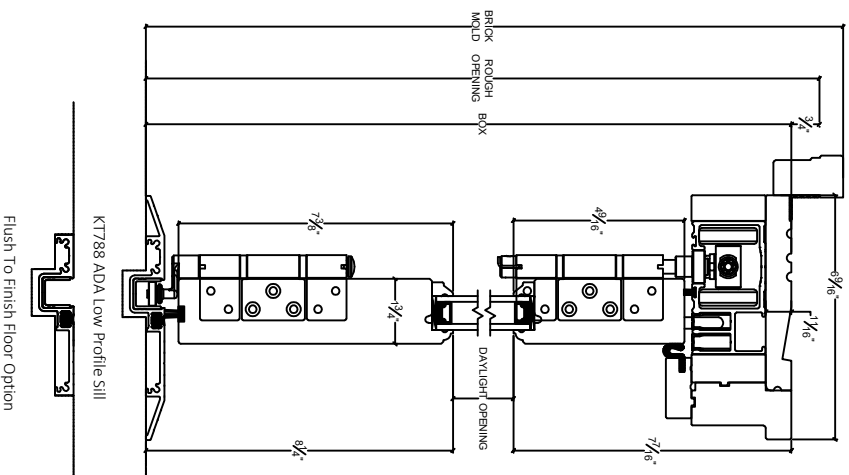

NORWOOD

WINDOWS & DOORS

Folding Door Outswing 6 9/16" Sill Options

Vertical

Vertical