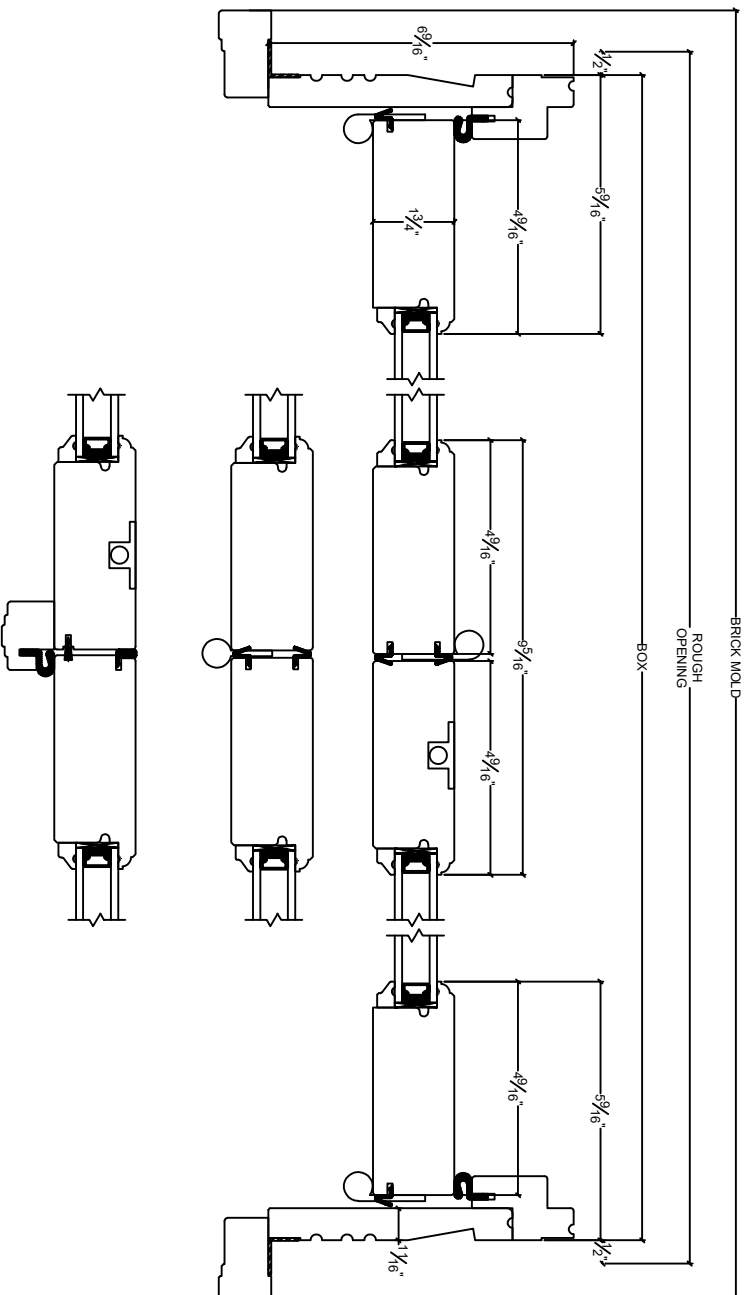

NORWOOD

WINDOWS & DOORS

Folding Door Outswing 6 9/16"

* VARIOUS INTERMEDIATE STILE COMBINATIONS *

Horizontal