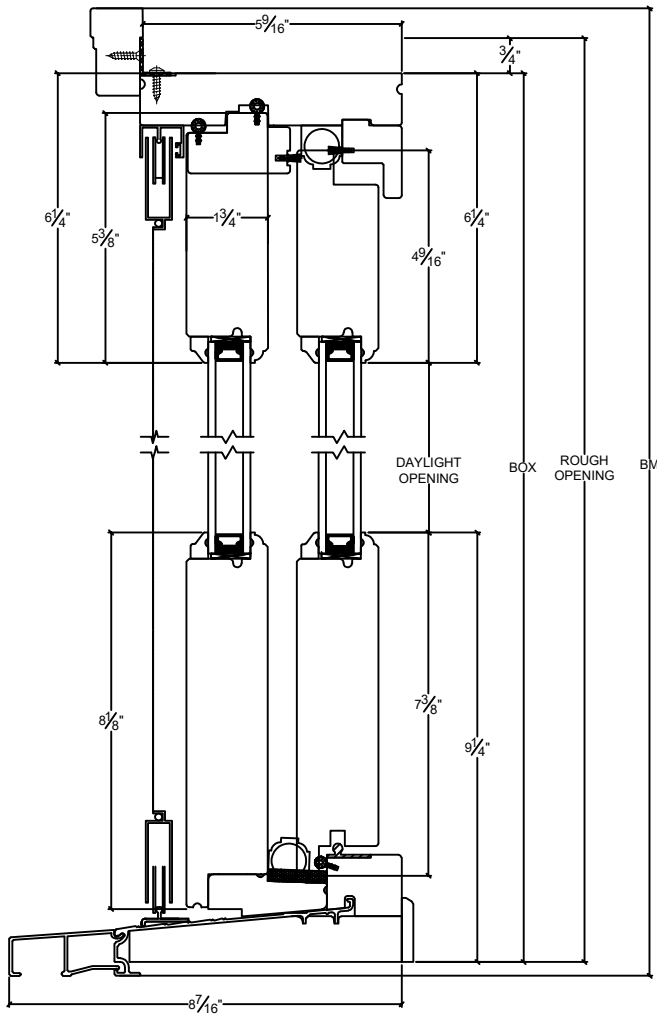

## French Patio Door 5 9/16" Aluminum Screen

Vertical

Horizontal