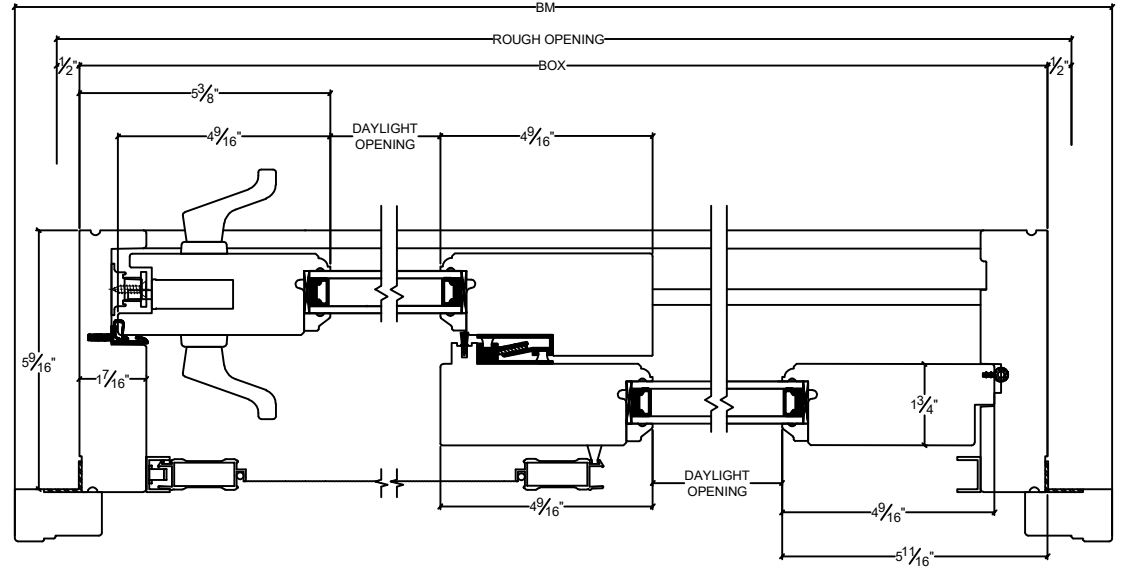

## French Patio Door 5 9/16" Aluminum Screen

Vertical

Horizontal