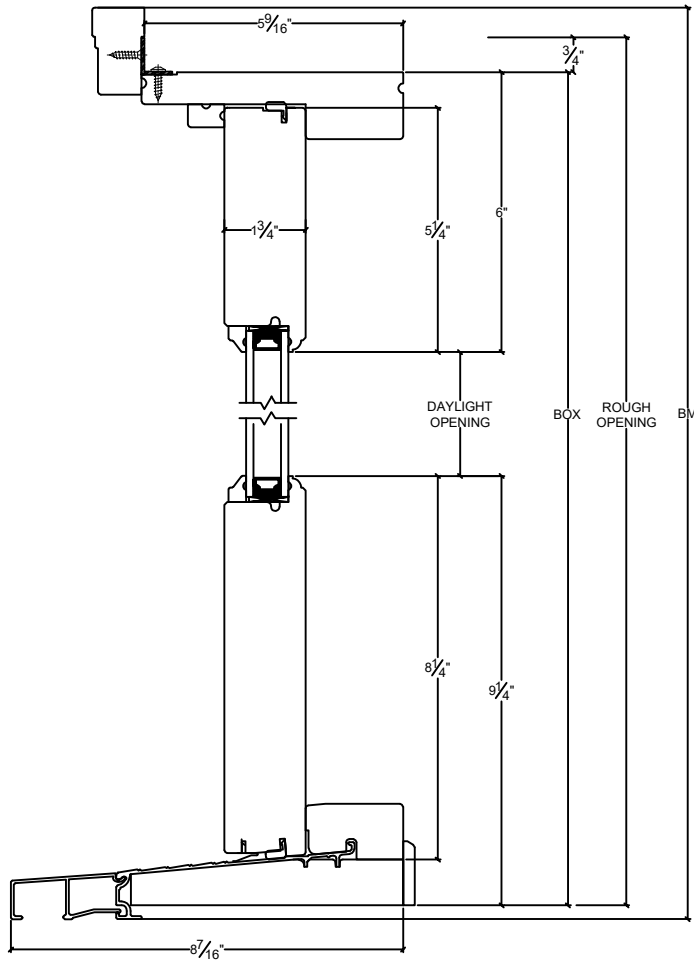

NORWOOD

WINDOWS & DOORS

French Patio Door Sidelite 5 9/16"

Vertical

Horizontal