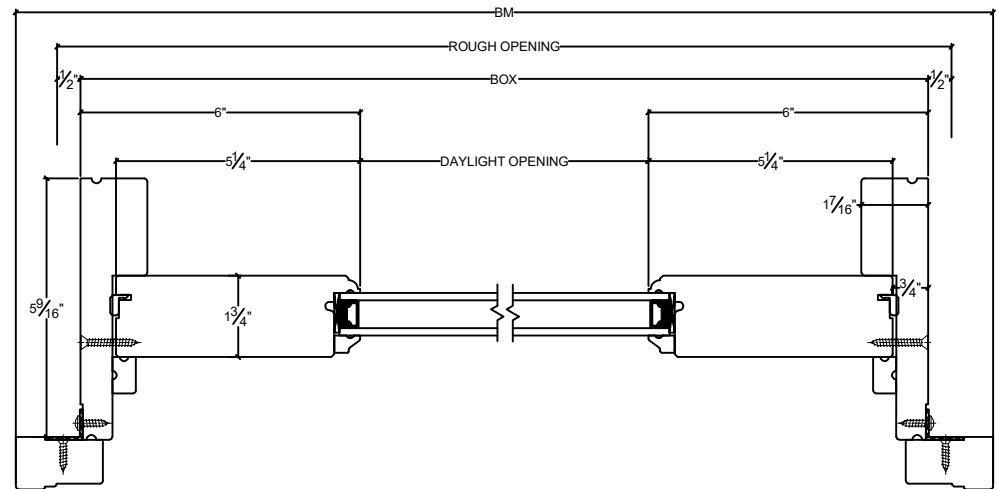

NORWOOD

WINDOWS & DOORS

French Patio Door Sidelite 5 9/16"

Vertical

Horizontal