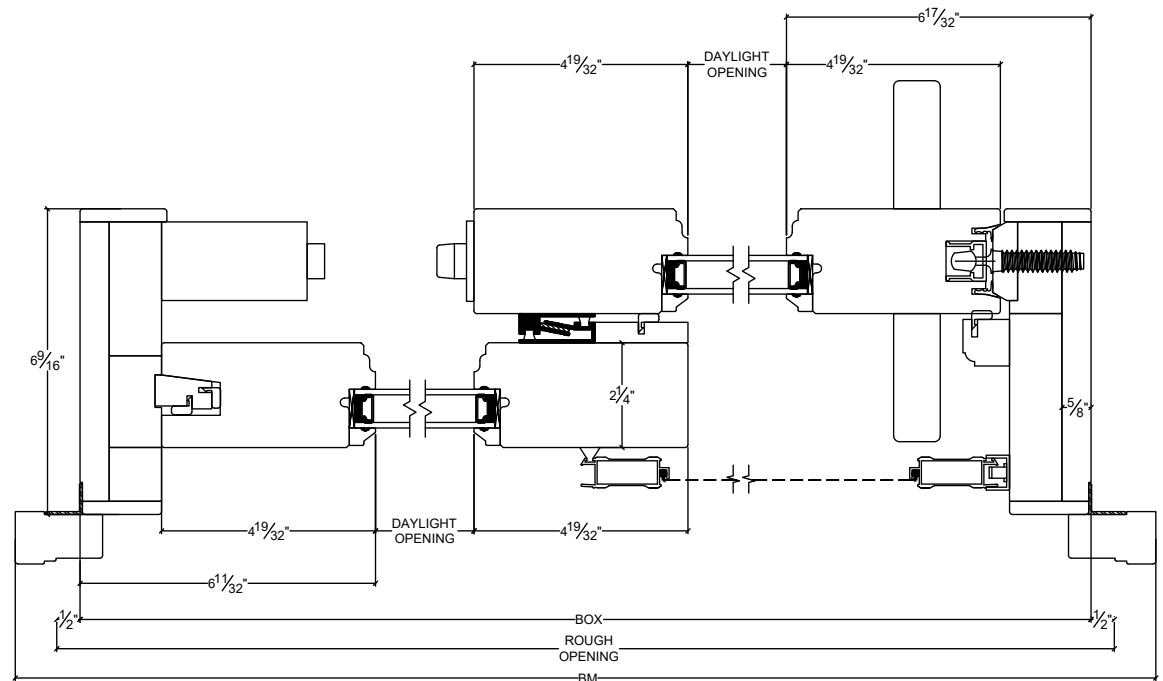

## Lift and Slide Scheme A 6 9/16" Jamb Aluminum Screen

Vertical

Horizontal