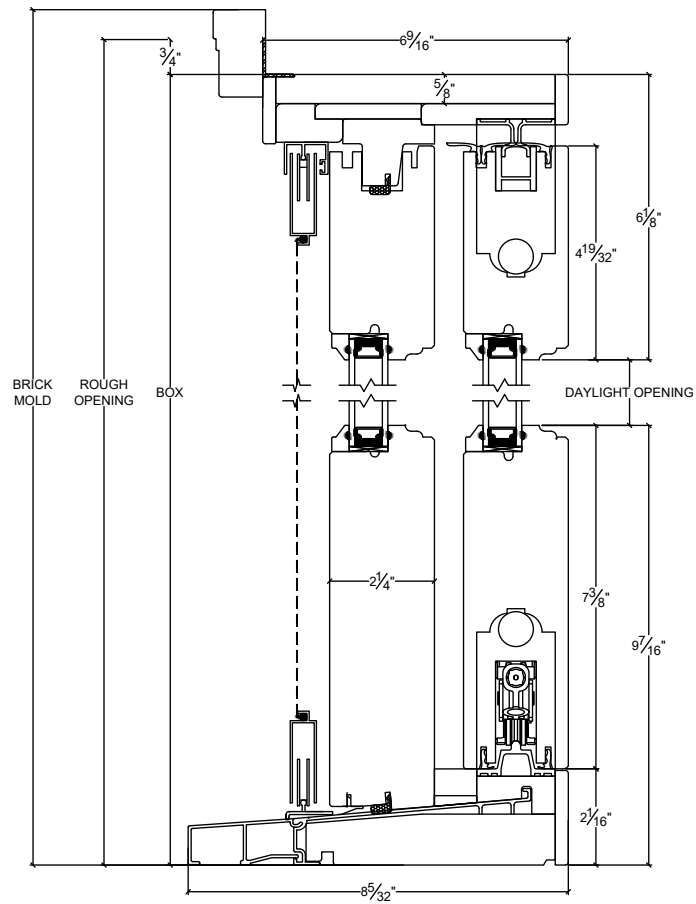

## Lift and Slide Scheme A 6 9/16" Jamb Aluminum Screen

Vertical

Horizontal